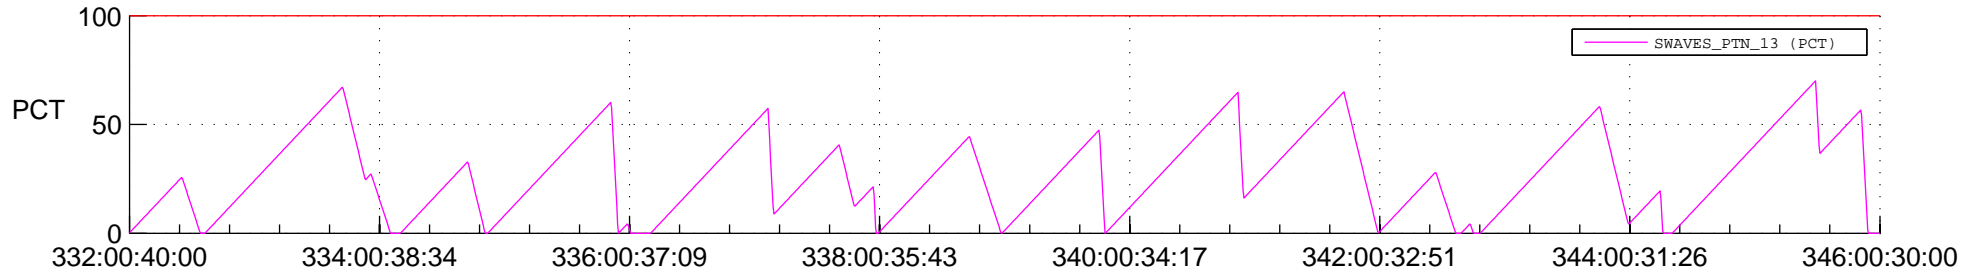

STEREO AHEAD SSR PCT Full Prediction

SWAVES_Percent_Full_Prediction

IMPACT_Percent_Full_Prediction

PLASTIC_Percent_Full_Prediction

Spacecraft_DownLink_Rate

Ground Time (2016:332:00:40:00.000 -2016:346:00:30:00.000)