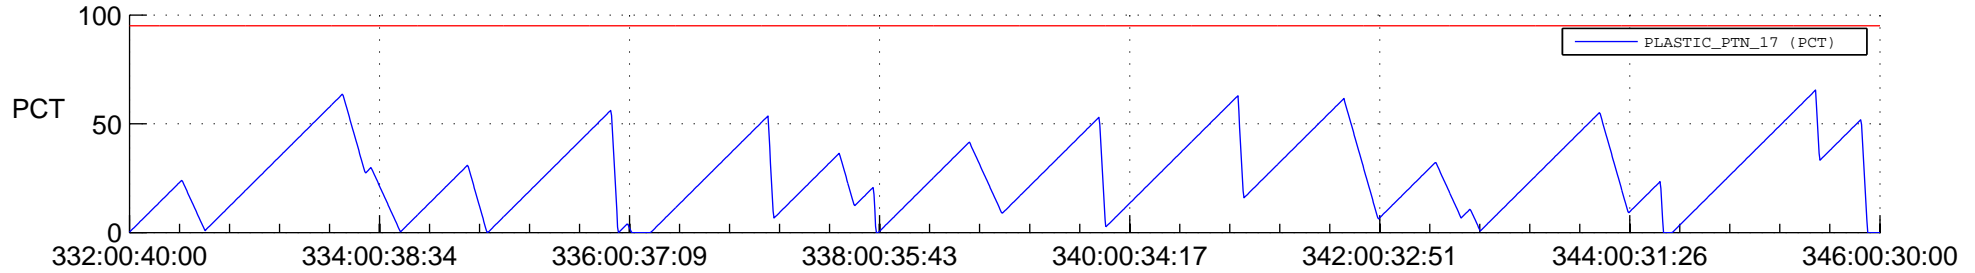

STEREO AHEAD SSR PCT Full Prediction

SWAVES_Percent_Full_Prediction

IMPACT_Percent_Full_Prediction

PLASTIC_Percent_Full_Prediction

Spacecraft_DownLink_Rate

Ground Time (2016:332:00:40:00.000 -2016:346:00:30:00.000)