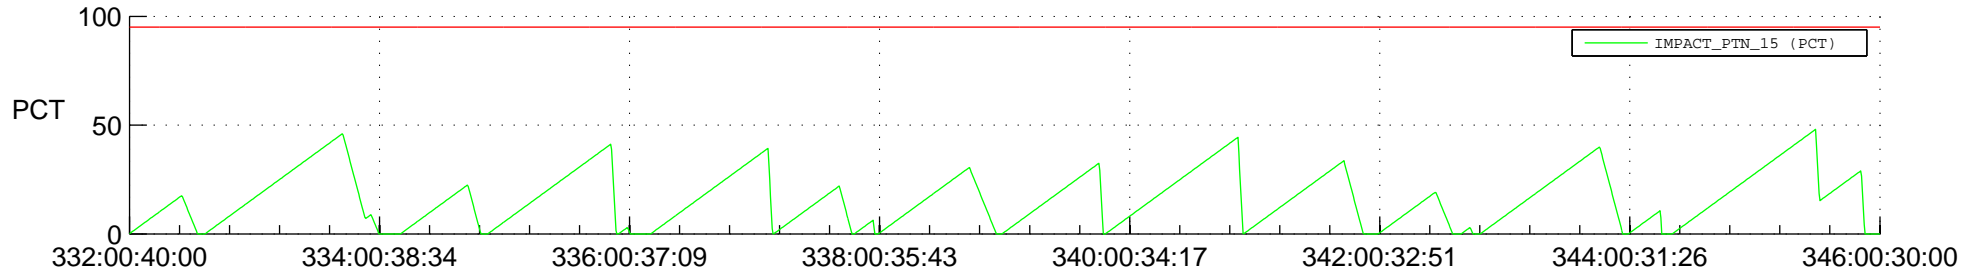

STEREO AHEAD SSR PCT Full Prediction

SWAVES_Percent_Full_Prediction

IMPACT_Percent_Full_Prediction

PLASTIC_Percent_Full_Prediction

Spacecraft_DownLink_Rate

Ground Time (2016:332:00:40:00.000 -2016:346:00:30:00.000)