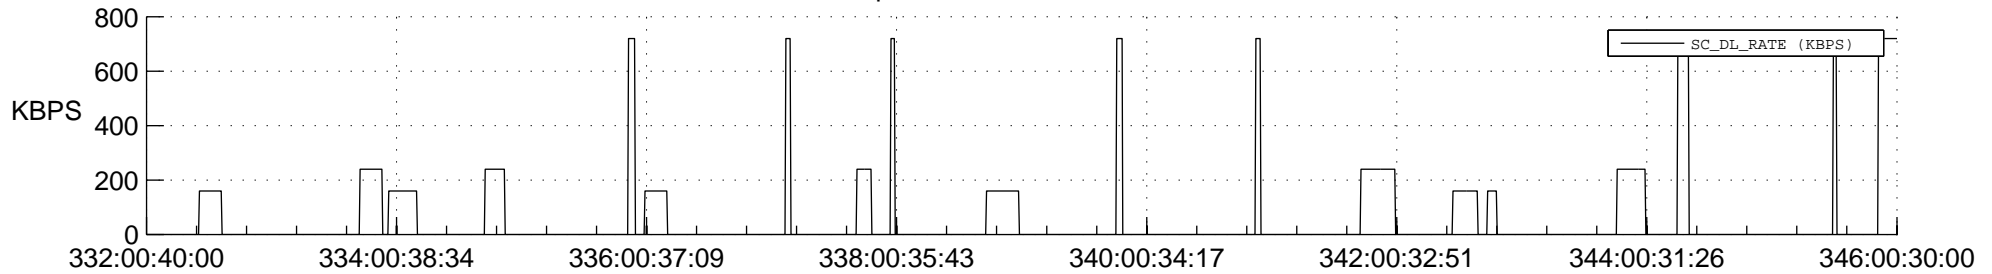

STEREO AHEAD SSR PCT Full Prediction

SWAVES_Percent_Full_Prediction

IMPACT_Percent_Full_Prediction

PLASTIC_Percent_Full_Prediction

Spacecraft_DownLink_Rate

Ground Time (2016:332:00:40:00.000 -2016:346:00:30:00.000)