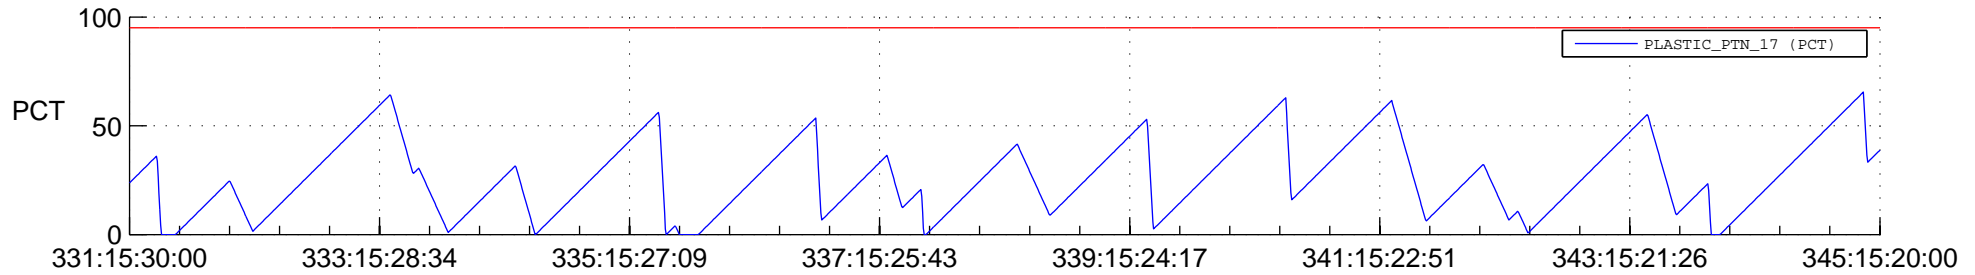

STEREO AHEAD SSR PCT Full Prediction

SWAVES_Percent_Full_Prediction

IMPACT_Percent_Full_Prediction

PLASTIC_Percent_Full_Prediction

Spacecraft_DownLink_Rate