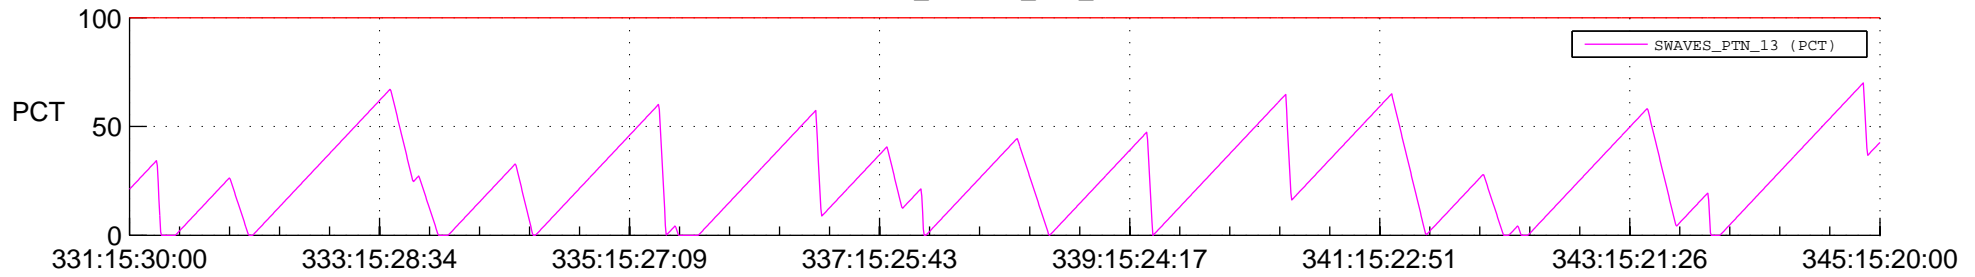

STEREO AHEAD SSR PCT Full Prediction

SWAVES_Percent_Full_Prediction

IMPACT_Percent_Full_Prediction

PLASTIC_Percent_Full_Prediction

Spacecraft_DownLink_Rate