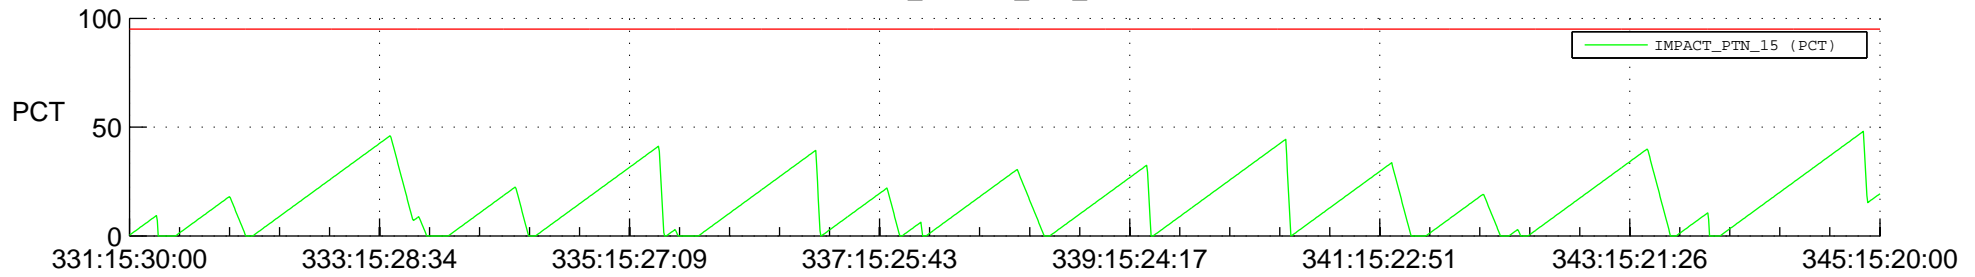

STEREO AHEAD SSR PCT Full Prediction

SWAVES_Percent_Full_Prediction

IMPACT_Percent_Full_Prediction

PLASTIC_Percent_Full_Prediction

Spacecraft_DownLink_Rate