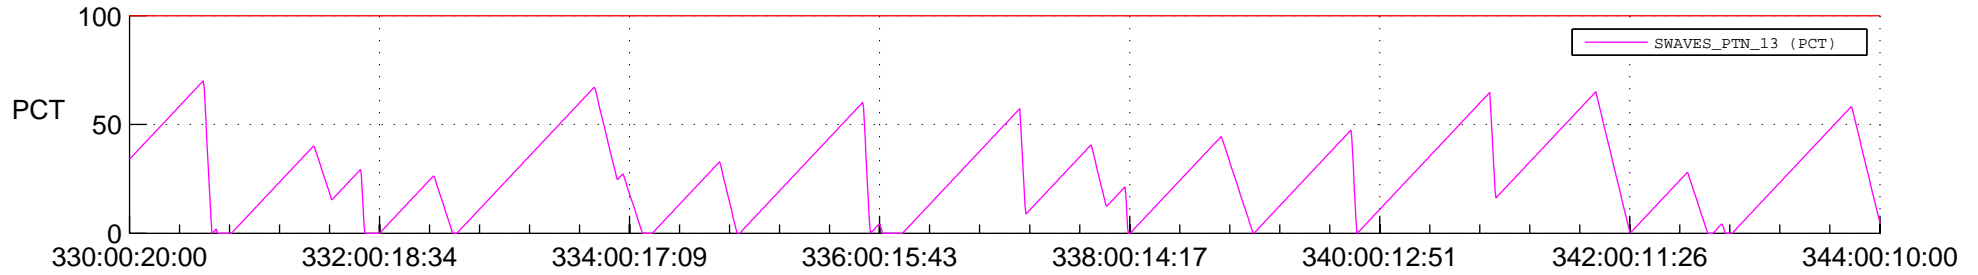

## SWAVES\_Percent\_Full\_Prediction

## Spacecraft\_DownLink\_Rate

Ground Time (2016:330:00:20:00.000 -2016:344:00:10:00.000)