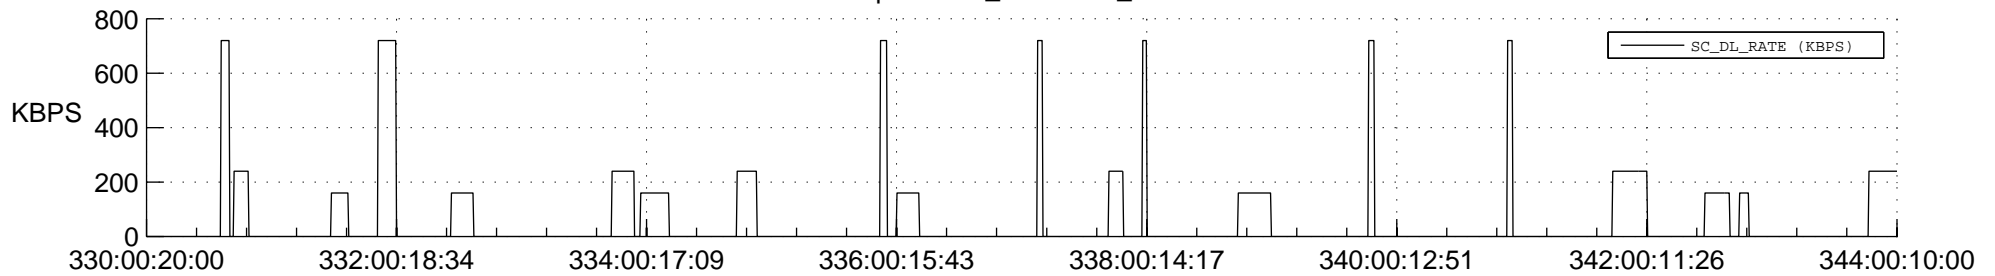

## Spacecraft\_DownLink\_Rate

Ground Time (2016:330:00:20:00.000 -2016:344:00:10:00.000)