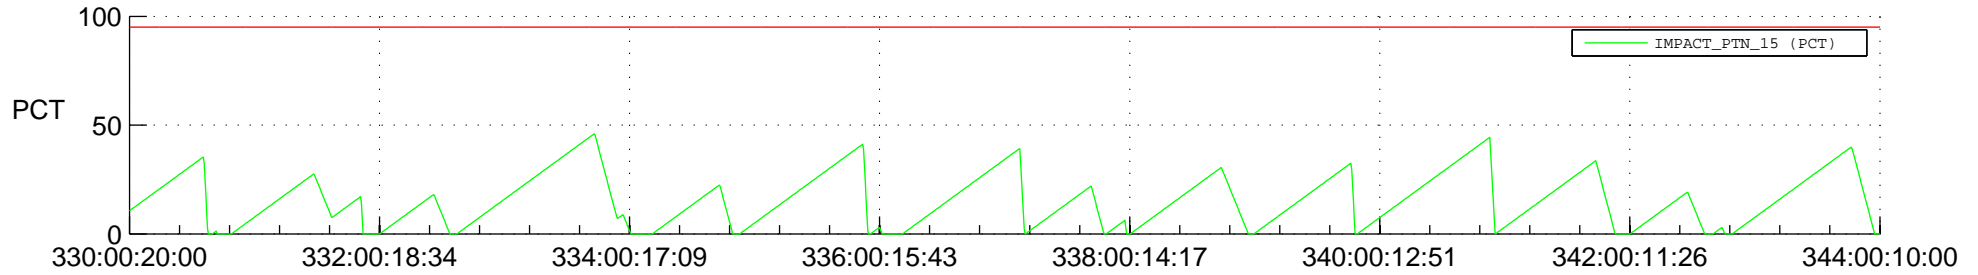

IMPACT_Percent_Full_Prediction