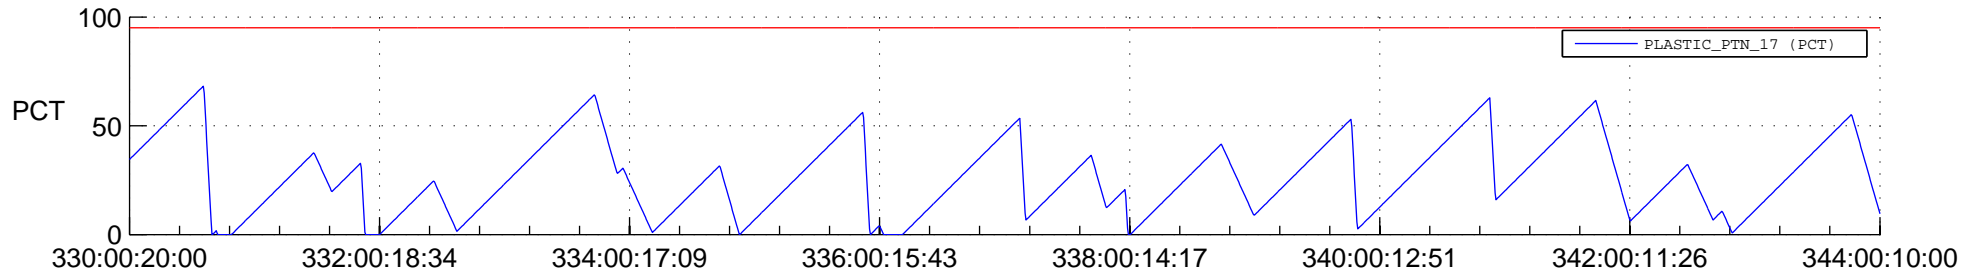

## SWAVES\_Percent\_Full\_Prediction

## Spacecraft\_DownLink\_Rate

Ground Time (2016:330:00:20:00.000 -2016:344:00:10:00.000)