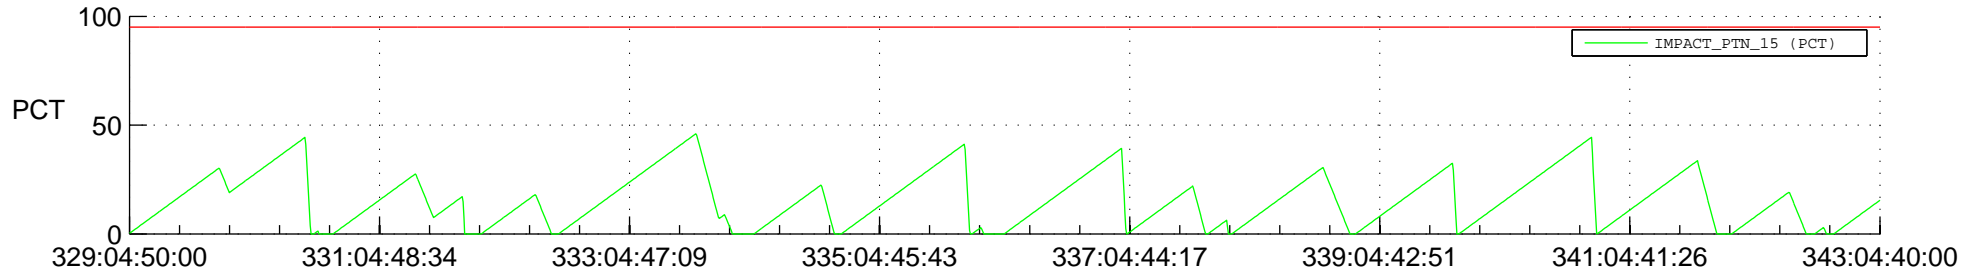

STEREO AHEAD SSR PCT Full Prediction

SWAVES_Percent_Full_Prediction

IMPACT_Percent_Full_Prediction

PLASTIC_Percent_Full_Prediction

Spacecraft_DownLink_Rate

Ground Time (2016:329:04:50:00.000 -2016:343:04:40:00.000)