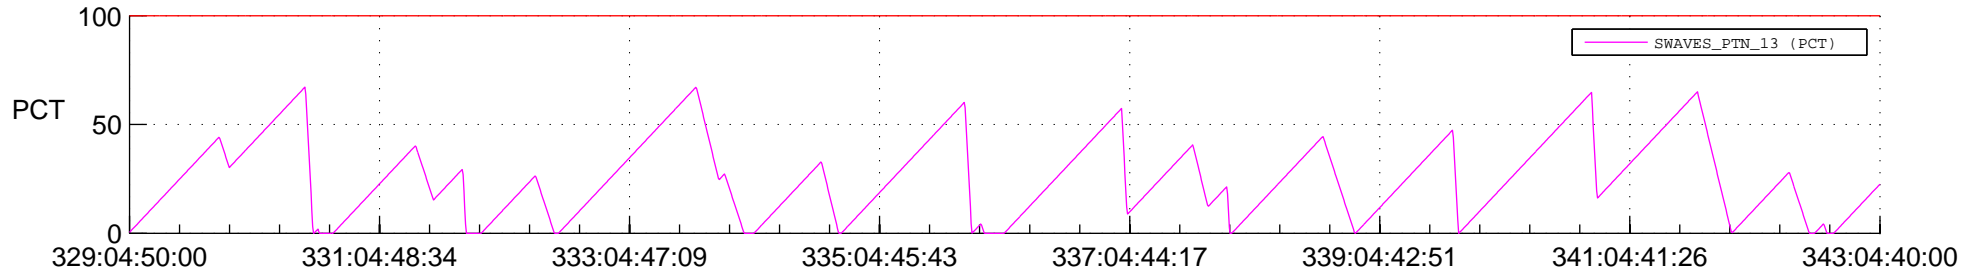

STEREO AHEAD SSR PCT Full Prediction

SWAVES_Percent_Full_Prediction

IMPACT_Percent_Full_Prediction

PLASTIC_Percent_Full_Prediction

Spacecraft_DownLink_Rate

Ground Time (2016:329:04:50:00.000 -2016:343:04:40:00.000)