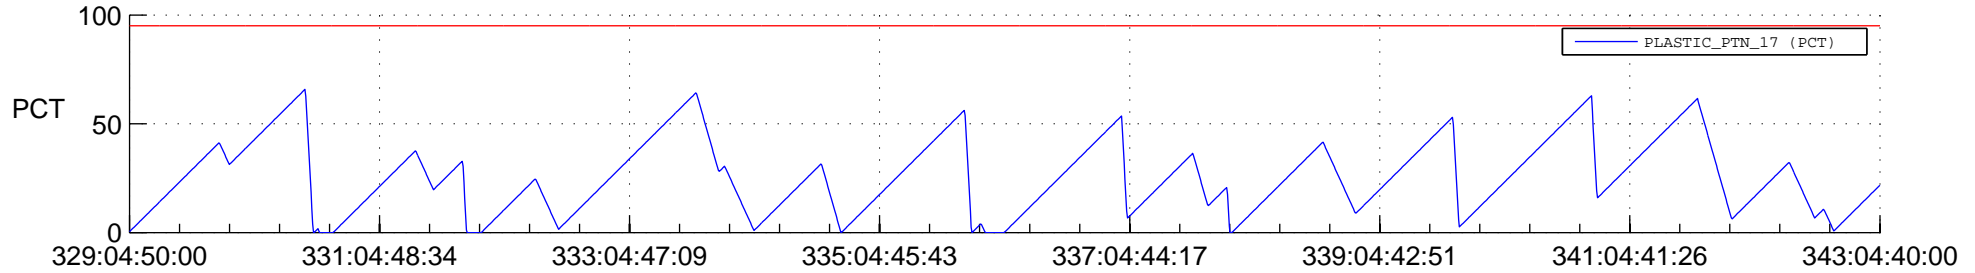

STEREO AHEAD SSR PCT Full Prediction

SWAVES_Percent_Full_Prediction

IMPACT_Percent_Full_Prediction

PLASTIC_Percent_Full_Prediction

Spacecraft_DownLink_Rate

Ground Time (2016:329:04:50:00.000 -2016:343:04:40:00.000)