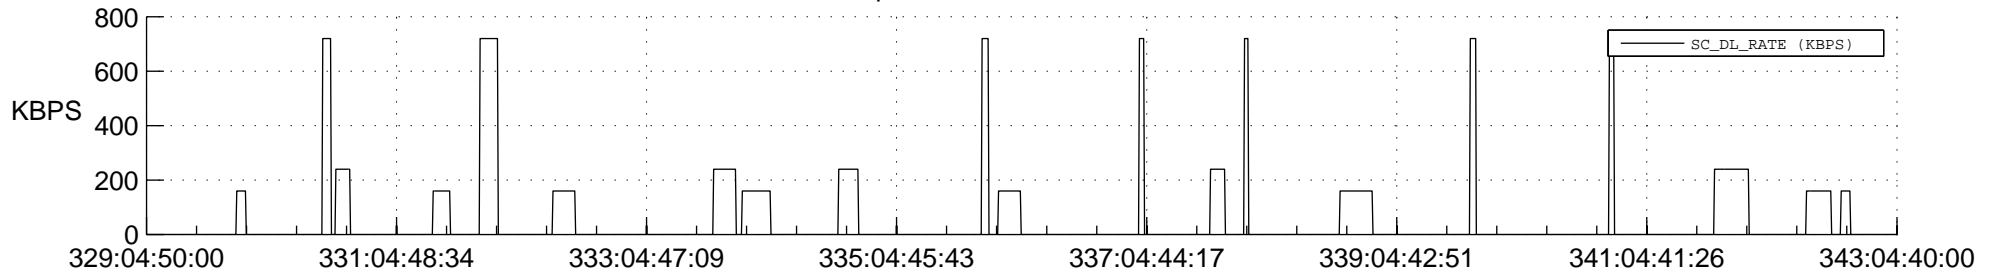

STEREO AHEAD SSR PCT Full Prediction

SWAVES_Percent_Full_Prediction

IMPACT_Percent_Full_Prediction

PLASTIC_Percent_Full_Prediction

Spacecraft_DownLink_Rate

Ground Time (2016:329:04:50:00.000 -2016:343:04:40:00.000)