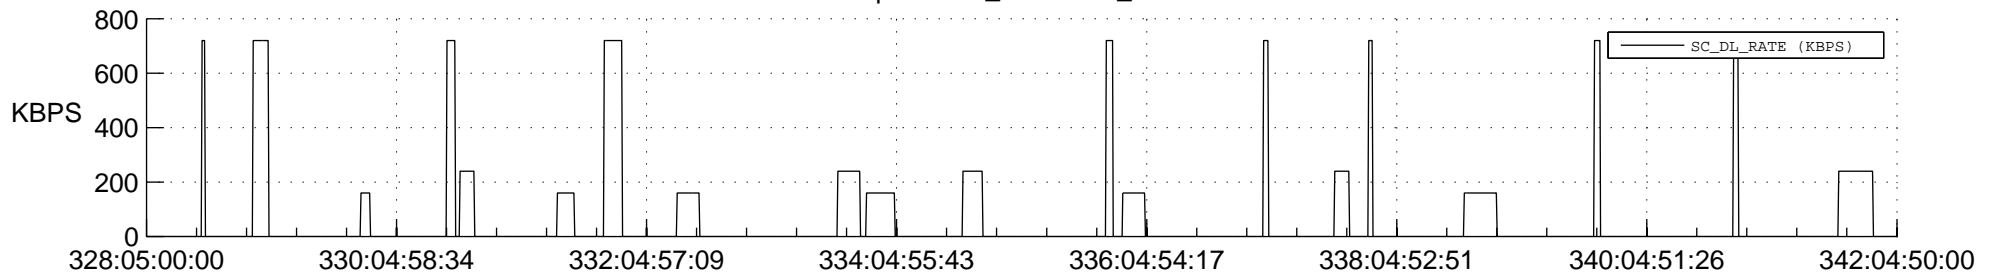

STEREO AHEAD SSR PCT Full Prediction

SWAVES_Percent_Full_Prediction

IMPACT_Percent_Full_Prediction

PLASTIC_Percent_Full_Prediction

Spacecraft_DownLink_Rate

Ground Time (2016:328:05:00:00.000 -2016:342:04:50:00.000)