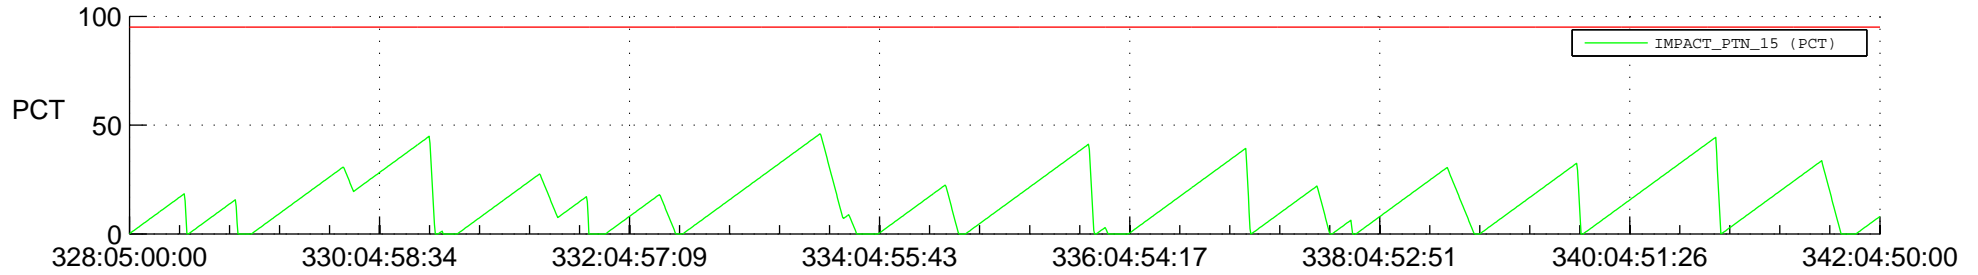

STEREO AHEAD SSR PCT Full Prediction

SWAVES_Percent_Full_Prediction

IMPACT_Percent_Full_Prediction

PLASTIC_Percent_Full_Prediction

Spacecraft_DownLink_Rate

Ground Time (2016:328:05:00:00.000 -2016:342:04:50:00.000)