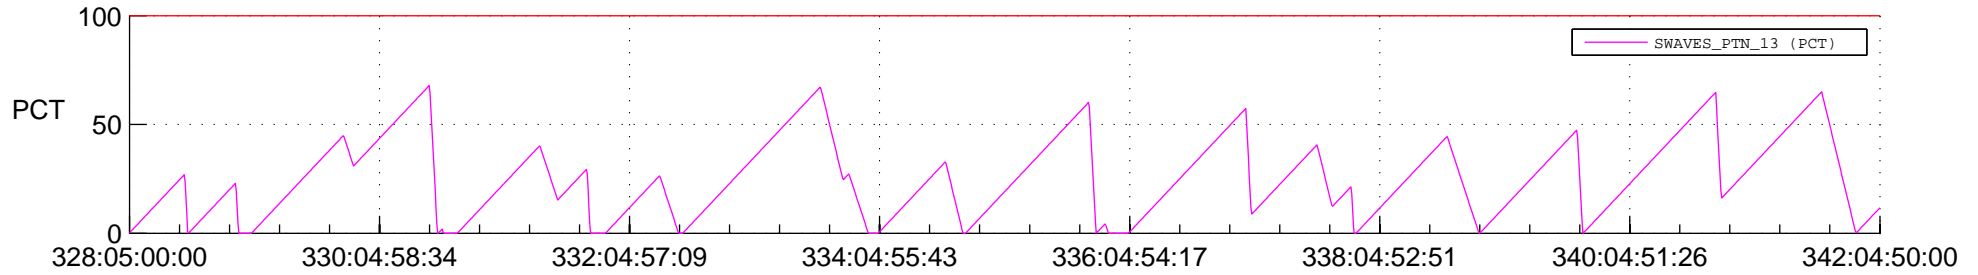

STEREO AHEAD SSR PCT Full Prediction

SWAVES_Percent_Full_Prediction

IMPACT_Percent_Full_Prediction

PLASTIC_Percent_Full_Prediction

Spacecraft_DownLink_Rate

Ground Time (2016:328:05:00:00.000 -2016:342:04:50:00.000)