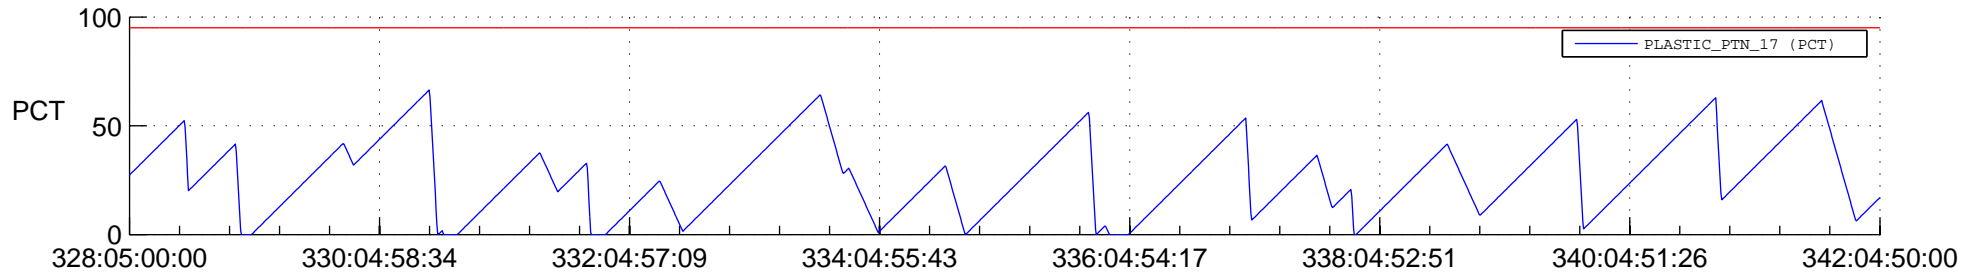

STEREO AHEAD SSR PCT Full Prediction

SWAVES_Percent_Full_Prediction

IMPACT_Percent_Full_Prediction

PLASTIC_Percent_Full_Prediction

Spacecraft_DownLink_Rate

Ground Time (2016:328:05:00:00.000 -2016:342:04:50:00.000)