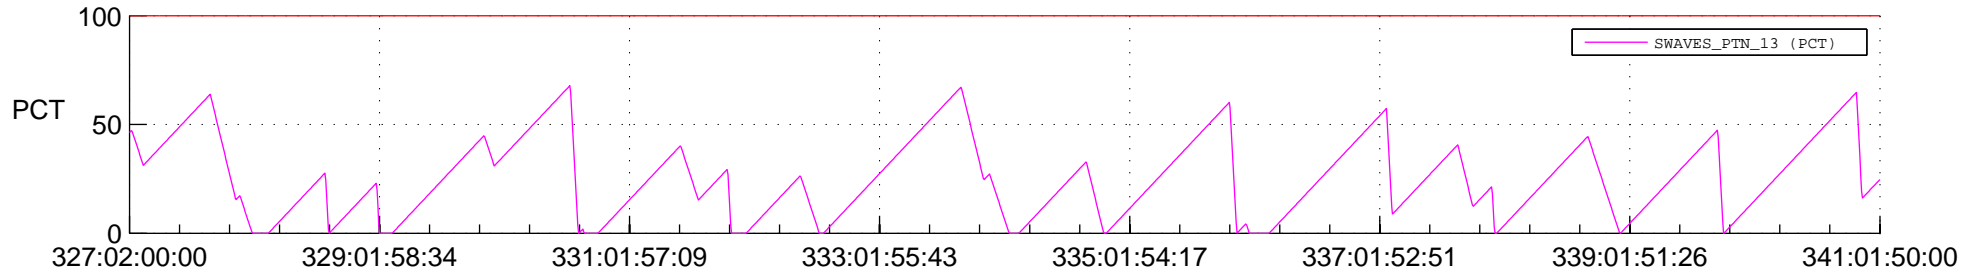

STEREO AHEAD SSR PCT Full Prediction

SWAVES_Percent_Full_Prediction

IMPACT_Percent_Full_Prediction

PLASTIC_Percent_Full_Prediction

Spacecraft_DownLink_Rate

Ground Time (2016:327:02:00:00.000 -2016:341:01:50:00.000)