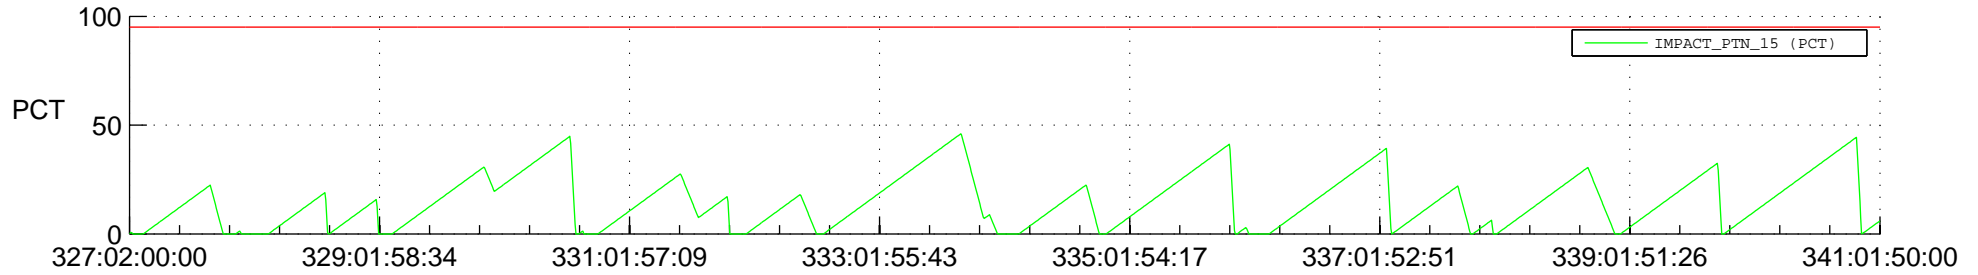

STEREO AHEAD SSR PCT Full Prediction

SWAVES_Percent_Full_Prediction

IMPACT_Percent_Full_Prediction

PLASTIC_Percent_Full_Prediction

Spacecraft_DownLink_Rate

Ground Time (2016:327:02:00:00.000 -2016:341:01:50:00.000)