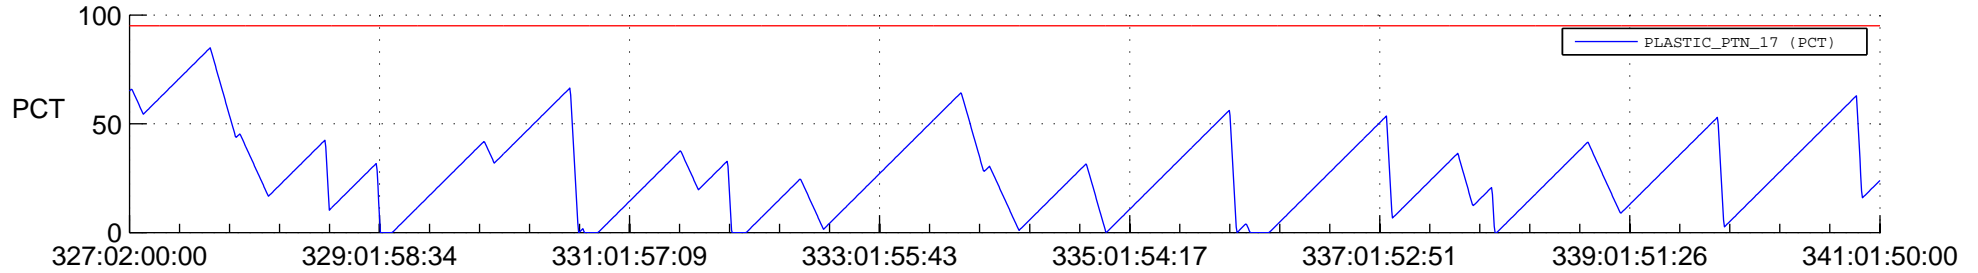

STEREO AHEAD SSR PCT Full Prediction

SWAVES_Percent_Full_Prediction

IMPACT_Percent_Full_Prediction

PLASTIC_Percent_Full_Prediction

Spacecraft_DownLink_Rate

Ground Time (2016:327:02:00:00.000 -2016:341:01:50:00.000)