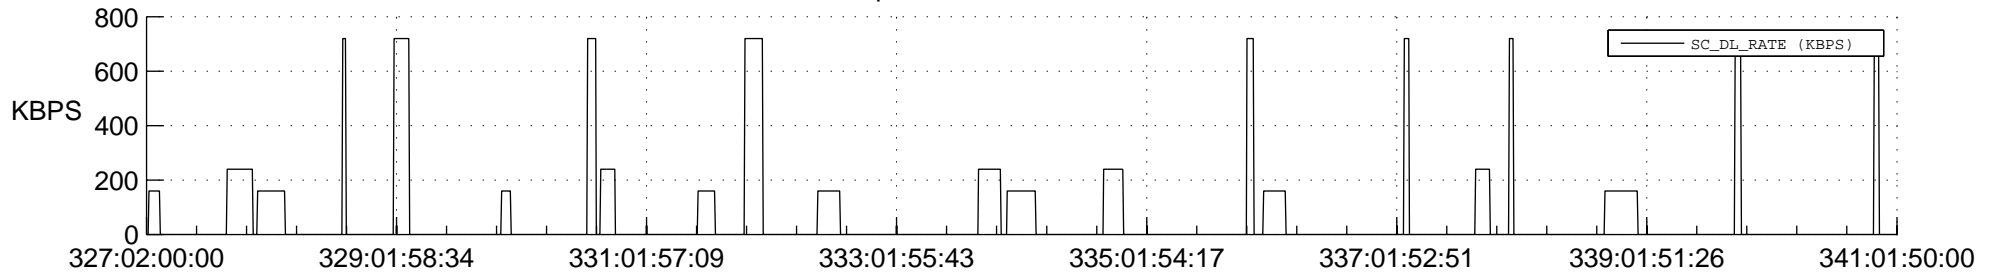

STEREO AHEAD SSR PCT Full Prediction

SWAVES_Percent_Full_Prediction

IMPACT_Percent_Full_Prediction

PLASTIC_Percent_Full_Prediction

Spacecraft_DownLink_Rate

Ground Time (2016:327:02:00:00.000 -2016:341:01:50:00.000)