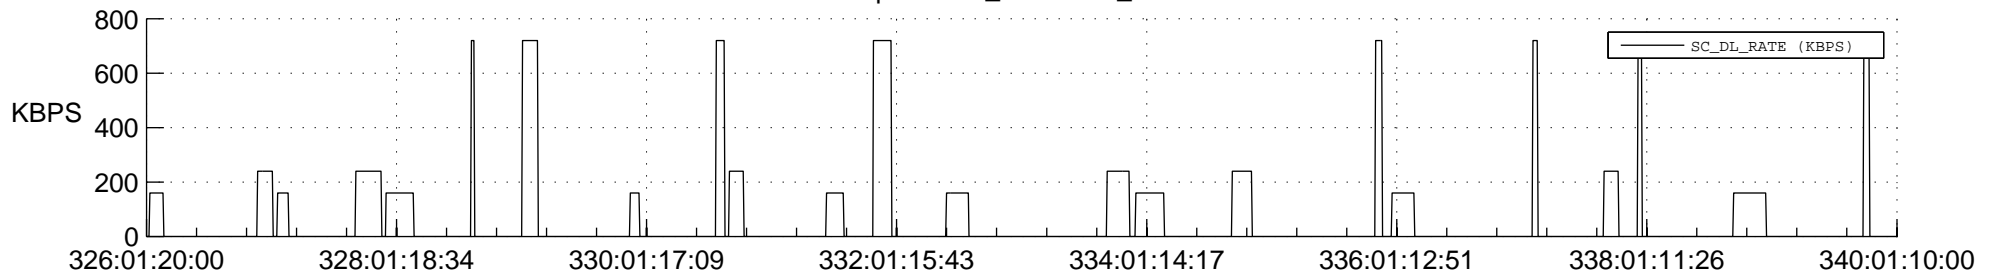

## Spacecraft\_DownLink\_Rate

Ground Time (2016:326:01:20:00.000 -2016:340:01:10:00.000)