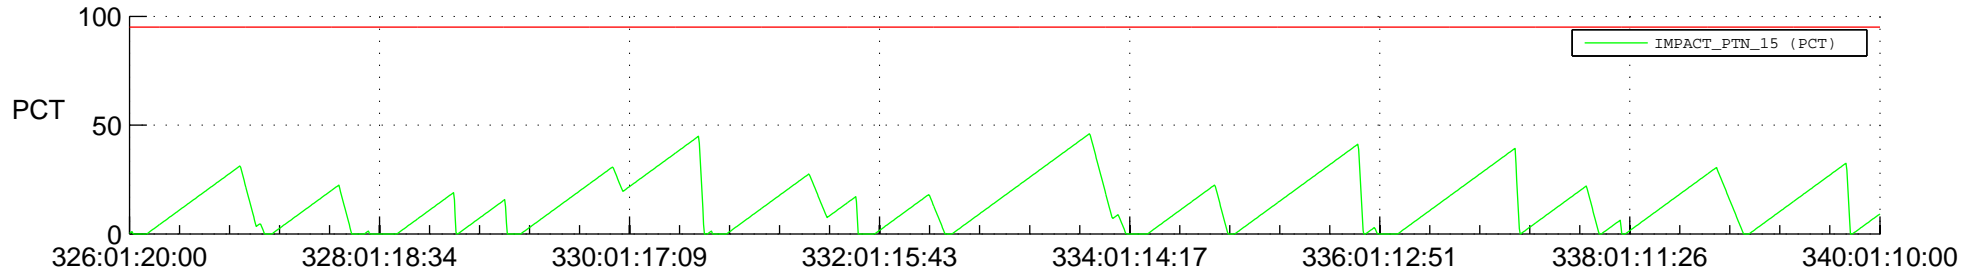

IMPACT_Percent_Full_Prediction