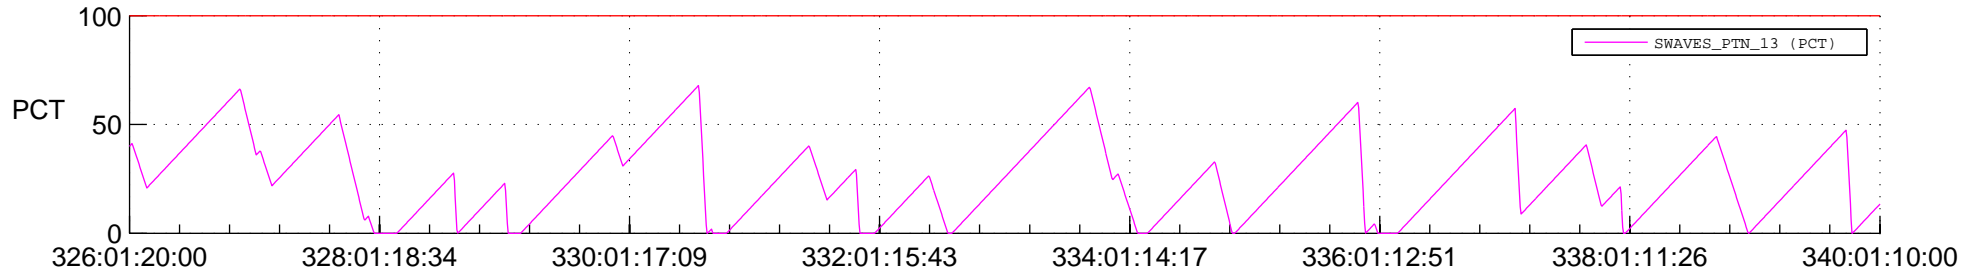

## SWAVES\_Percent\_Full\_Prediction

## Spacecraft\_DownLink\_Rate

Ground Time (2016:326:01:20:00.000 -2016:340:01:10:00.000)