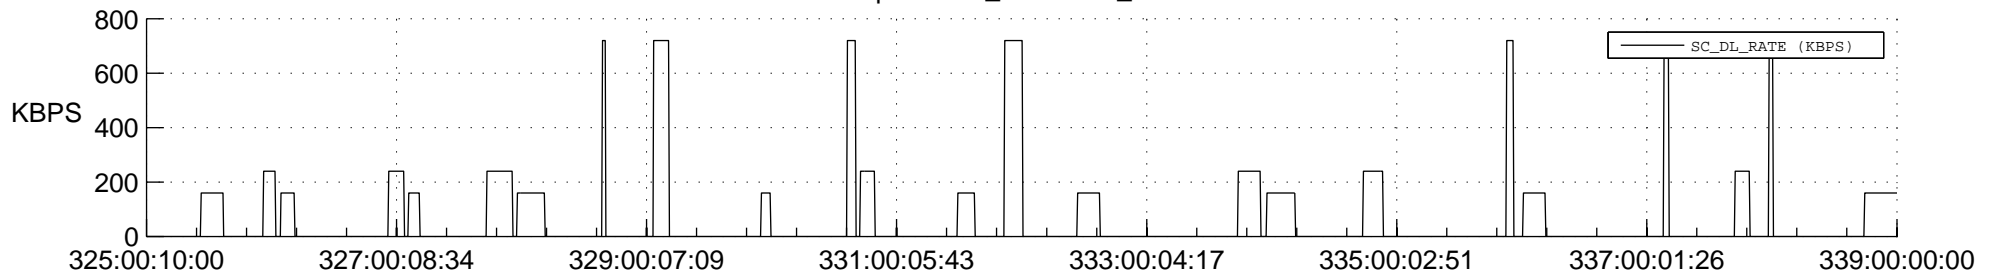

STEREO AHEAD SSR PCT Full Prediction

SWAVES_Percent_Full_Prediction

IMPACT_Percent_Full_Prediction

PLASTIC_Percent_Full_Prediction

Spacecraft_DownLink_Rate

Ground Time (2016:325:00:10:00.000 -2016:339:00:00:00.000)