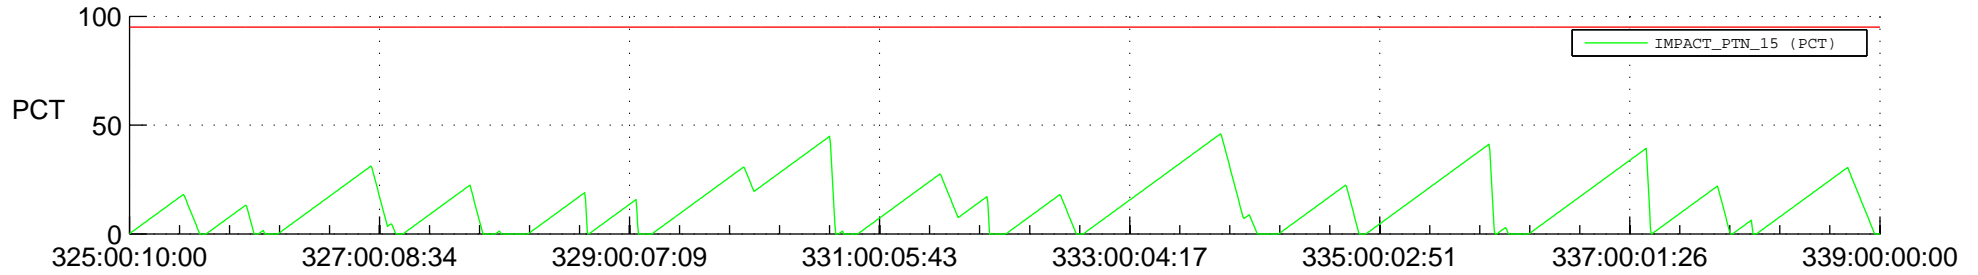

STEREO AHEAD SSR PCT Full Prediction

SWAVES_Percent_Full_Prediction

IMPACT_Percent_Full_Prediction

PLASTIC_Percent_Full_Prediction

Spacecraft_DownLink_Rate

Ground Time (2016:325:00:10:00.000 -2016:339:00:00:00.000)