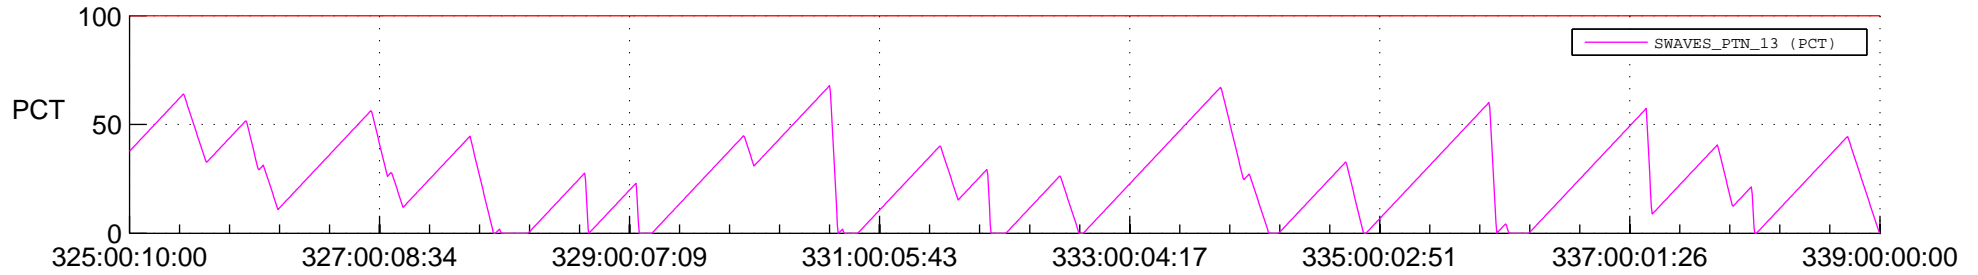

STEREO AHEAD SSR PCT Full Prediction

SWAVES_Percent_Full_Prediction

IMPACT_Percent_Full_Prediction

PLASTIC_Percent_Full_Prediction

Spacecraft_DownLink_Rate

Ground Time (2016:325:00:10:00.000 -2016:339:00:00:00.000)