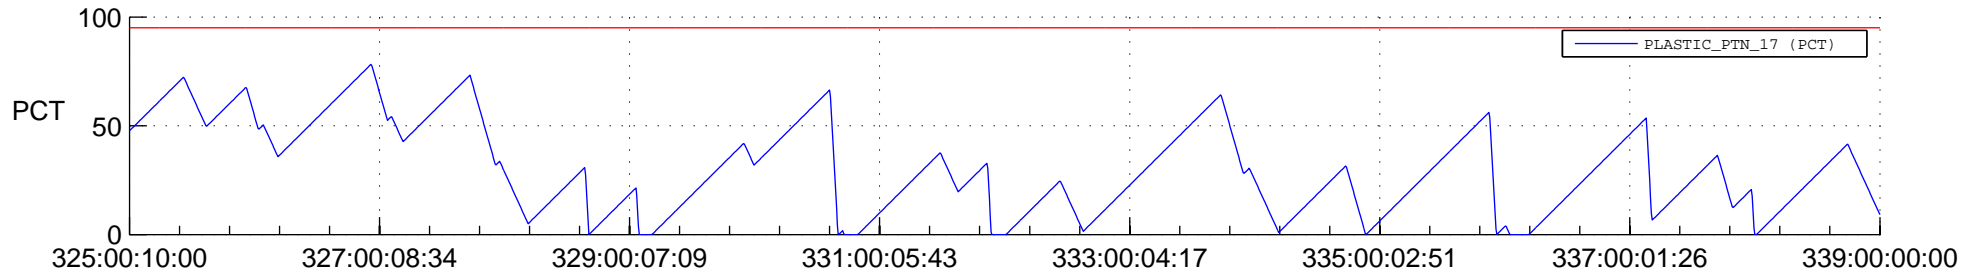

STEREO AHEAD SSR PCT Full Prediction

SWAVES_Percent_Full_Prediction

IMPACT_Percent_Full_Prediction

PLASTIC_Percent_Full_Prediction

Spacecraft_DownLink_Rate

Ground Time (2016:325:00:10:00.000 -2016:339:00:00:00.000)