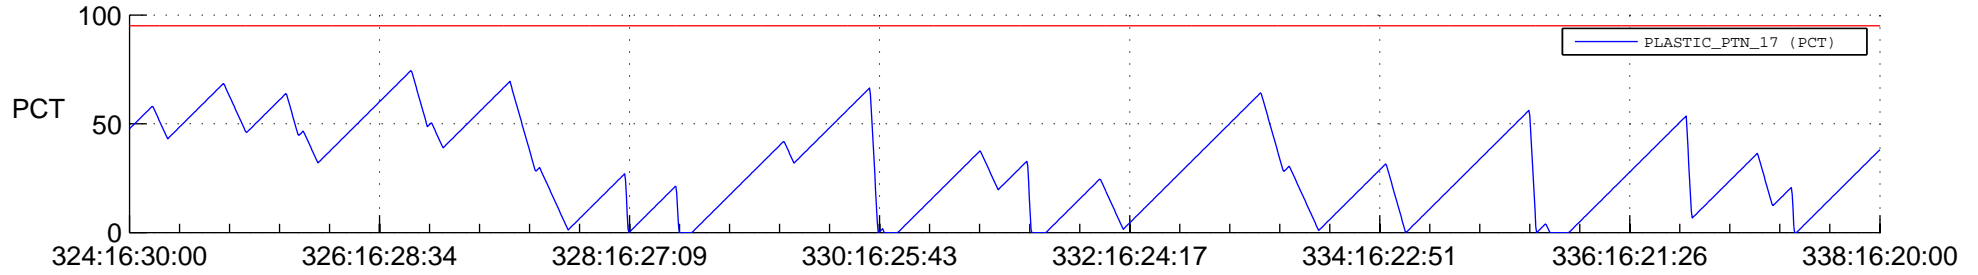

STEREO AHEAD SSR PCT Full Prediction

SWAVES_Percent_Full_Prediction

IMPACT_Percent_Full_Prediction

PLASTIC_Percent_Full_Prediction

Spacecraft_DownLink_Rate

Ground Time (2016:324:16:30:00.000 -2016:338:16:20:00.000)