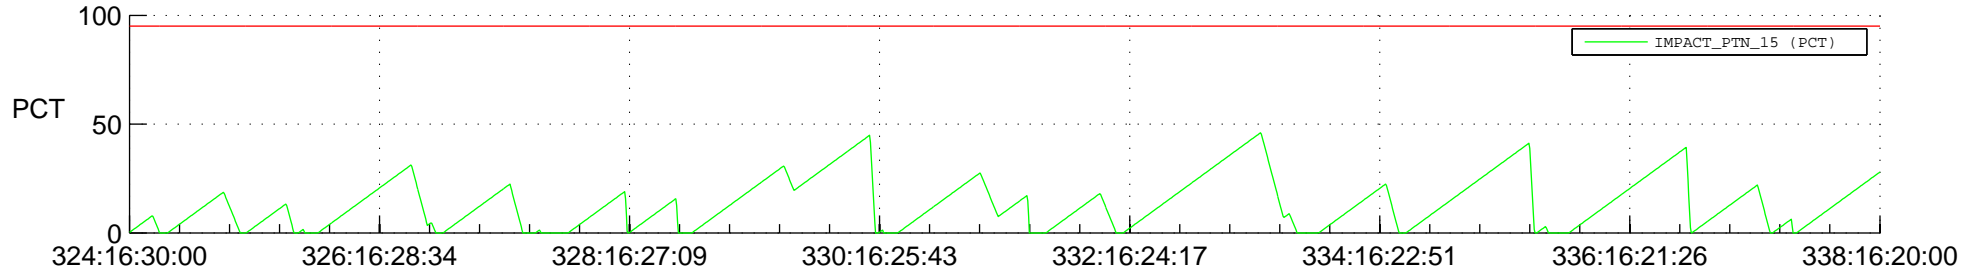

STEREO AHEAD SSR PCT Full Prediction

SWAVES_Percent_Full_Prediction

IMPACT_Percent_Full_Prediction

PLASTIC_Percent_Full_Prediction

Spacecraft_DownLink_Rate

Ground Time (2016:324:16:30:00.000 -2016:338:16:20:00.000)