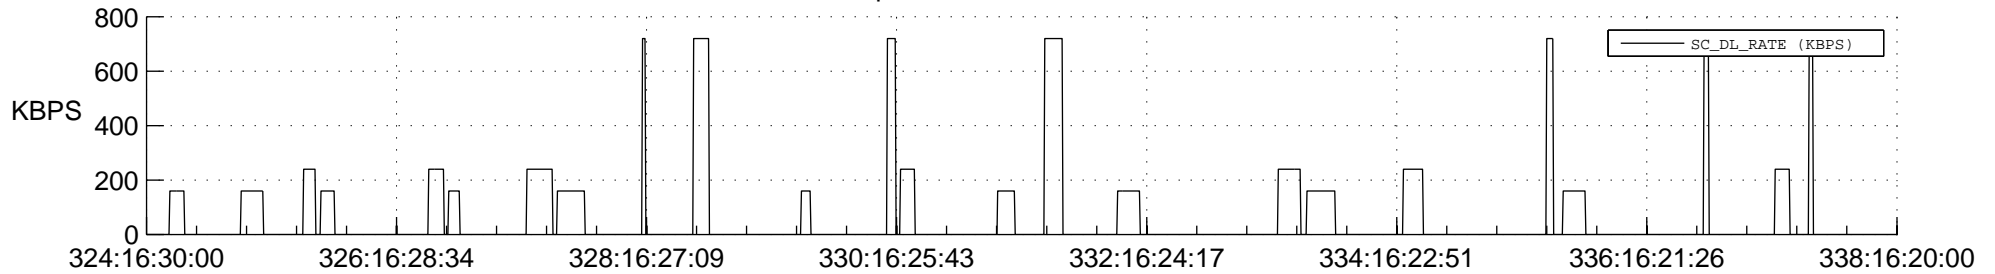

STEREO AHEAD SSR PCT Full Prediction

SWAVES_Percent_Full_Prediction

IMPACT_Percent_Full_Prediction

PLASTIC_Percent_Full_Prediction

Spacecraft_DownLink_Rate

Ground Time (2016:324:16:30:00.000 -2016:338:16:20:00.000)