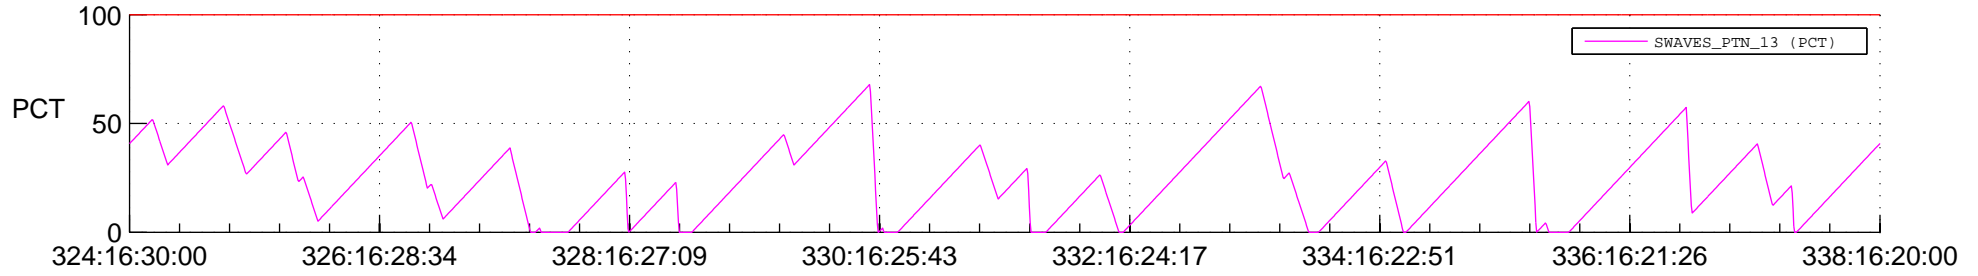

STEREO AHEAD SSR PCT Full Prediction

SWAVES_Percent_Full_Prediction

IMPACT_Percent_Full_Prediction

PLASTIC_Percent_Full_Prediction

Spacecraft_DownLink_Rate

Ground Time (2016:324:16:30:00.000 -2016:338:16:20:00.000)