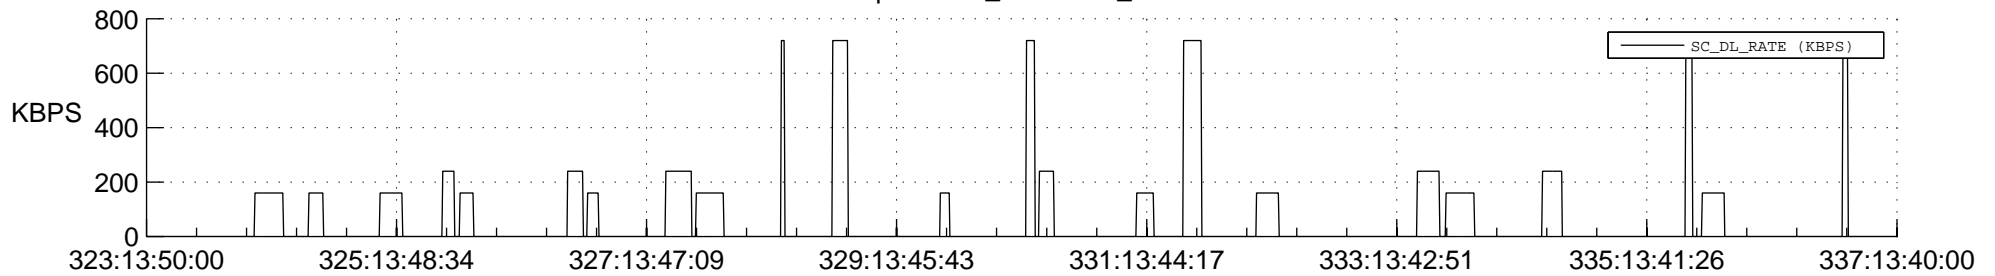

STEREO AHEAD SSR PCT Full Prediction

SWAVES_Percent_Full_Prediction

IMPACT_Percent_Full_Prediction

PLASTIC_Percent_Full_Prediction

Spacecraft_DownLink_Rate

Ground Time (2016:323:13:50:00.000 -2016:337:13:40:00.000)