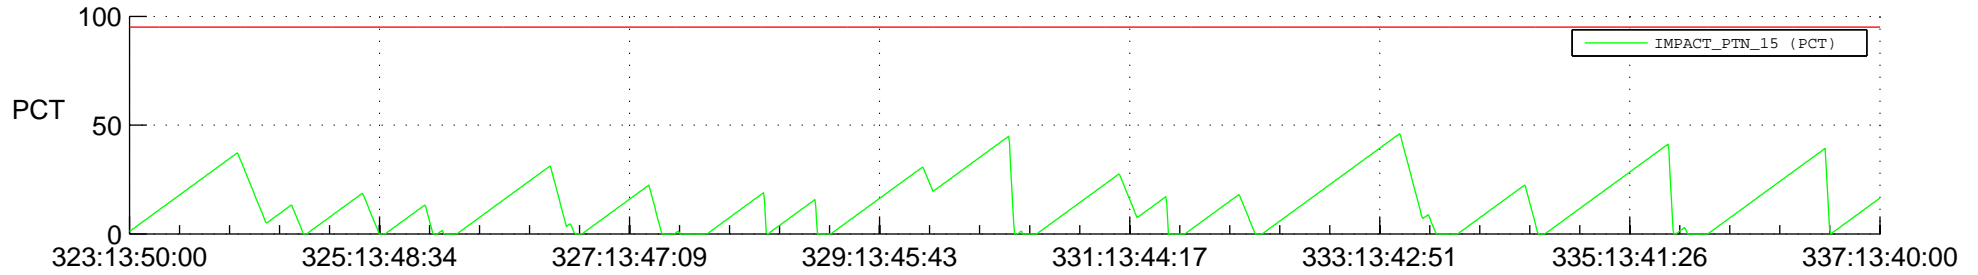

STEREO AHEAD SSR PCT Full Prediction

SWAVES_Percent_Full_Prediction

IMPACT_Percent_Full_Prediction

PLASTIC_Percent_Full_Prediction

Spacecraft_DownLink_Rate

Ground Time (2016:323:13:50:00.000 -2016:337:13:40:00.000)