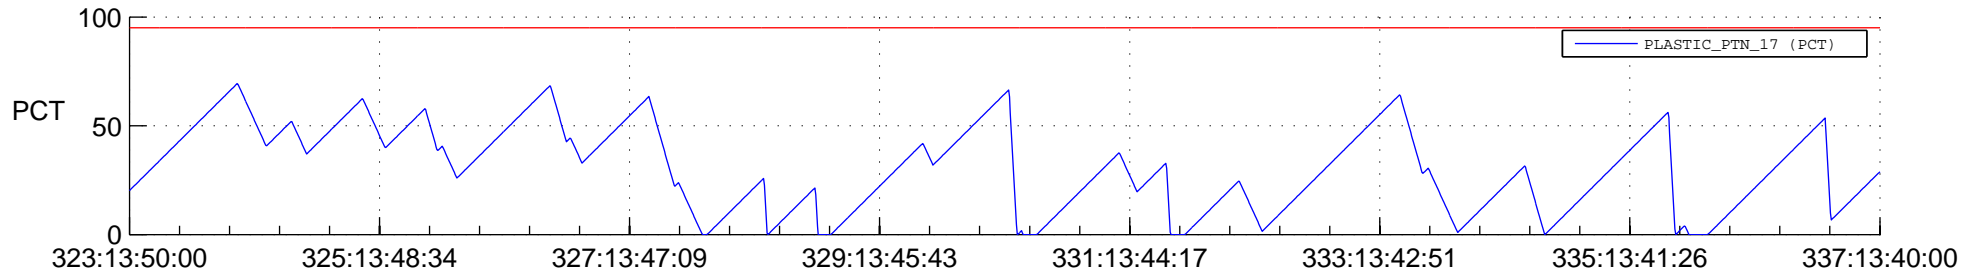

STEREO AHEAD SSR PCT Full Prediction

SWAVES_Percent_Full_Prediction

IMPACT_Percent_Full_Prediction

PLASTIC_Percent_Full_Prediction

Spacecraft_DownLink_Rate

Ground Time (2016:323:13:50:00.000 -2016:337:13:40:00.000)