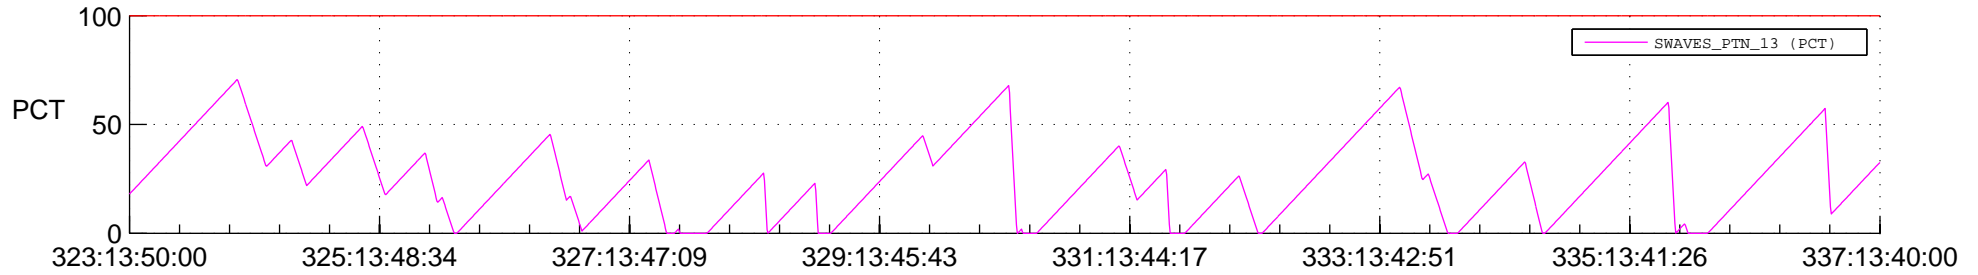

STEREO AHEAD SSR PCT Full Prediction

SWAVES_Percent_Full_Prediction

IMPACT_Percent_Full_Prediction

PLASTIC_Percent_Full_Prediction

Spacecraft_DownLink_Rate

Ground Time (2016:323:13:50:00.000 -2016:337:13:40:00.000)