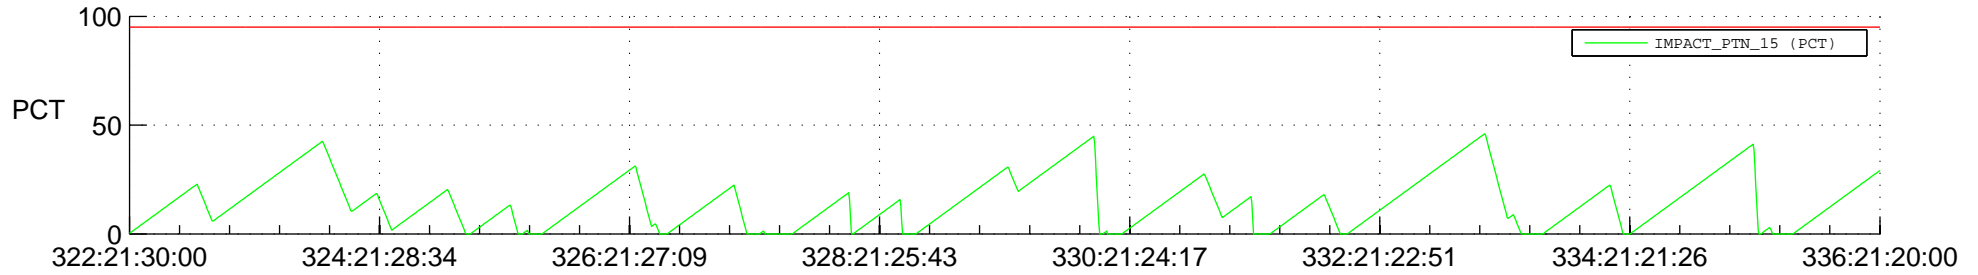

IMPACT_Percent_Full_Prediction