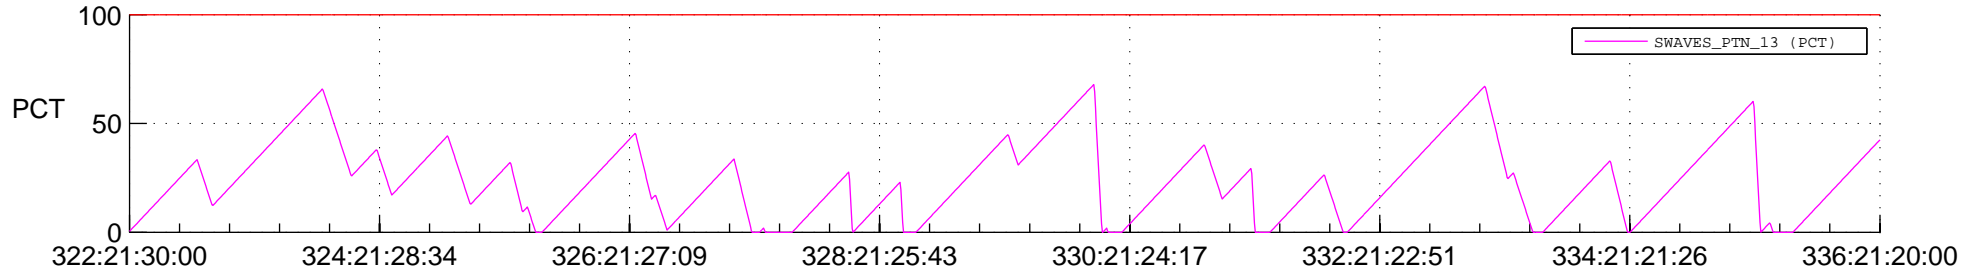

## SWAVES\_Percent\_Full\_Prediction

## Spacecraft\_DownLink\_Rate

Ground Time (2016:322:21:30:00.000 -2016:336:21:20:00.000)