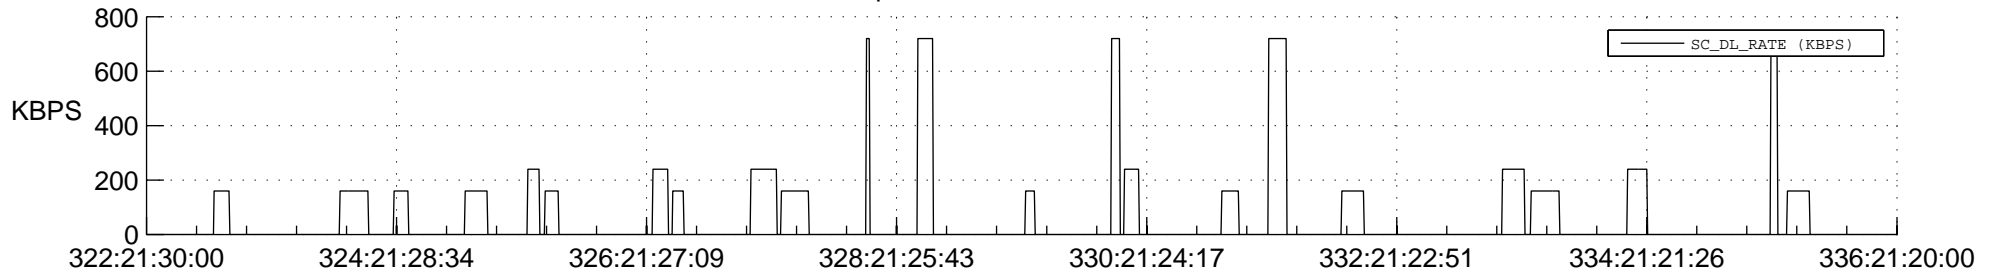

## Spacecraft\_DownLink\_Rate

Ground Time (2016:322:21:30:00.000 -2016:336:21:20:00.000)