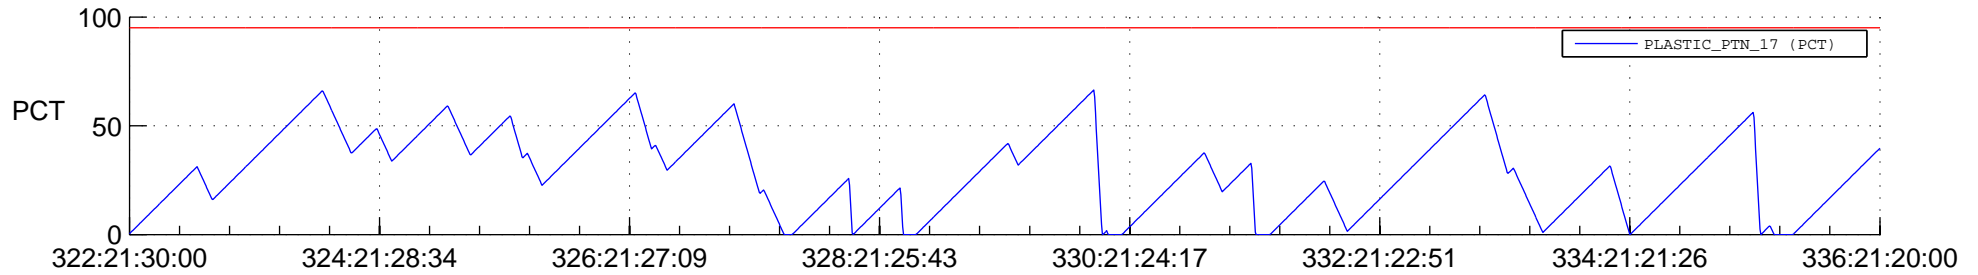

# STEREO AHEAD SSR PCT Full Prediction

## SWAVES\_Percent\_Full\_Prediction

## Spacecraft\_DownLink\_Rate

Ground Time (2016:322:21:30:00.000 -2016:336:21:20:00.000)