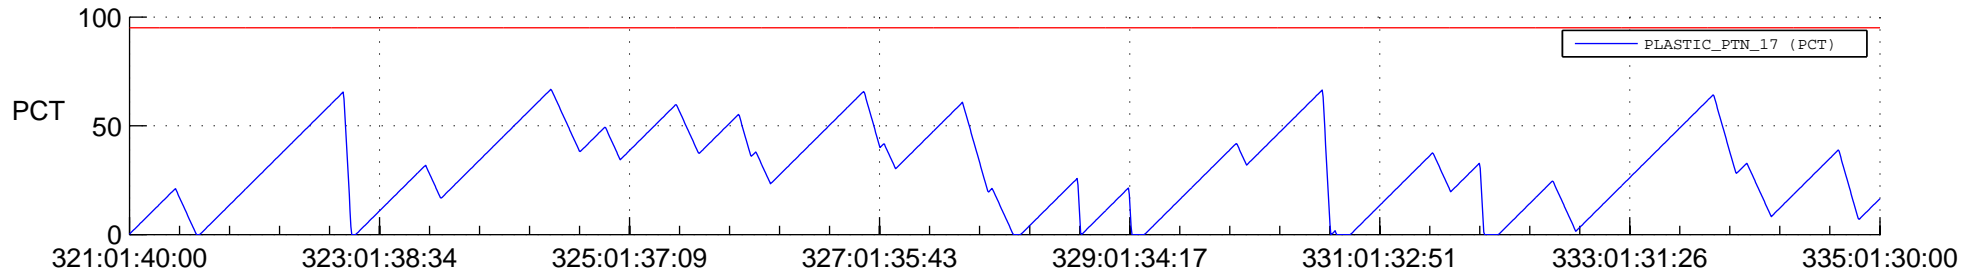

STEREO AHEAD SSR PCT Full Prediction

SWAVES_Percent_Full_Prediction

IMPACT_Percent_Full_Prediction

PLASTIC_Percent_Full_Prediction

Spacecraft_DownLink_Rate

Ground Time (2016:321:01:40:00.000 -2016:335:01:30:00.000)