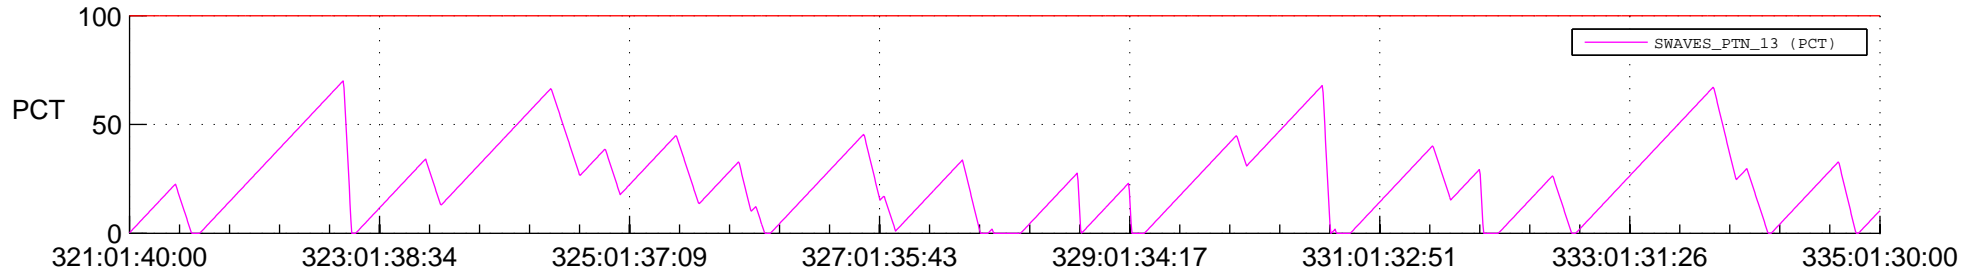

STEREO AHEAD SSR PCT Full Prediction

SWAVES_Percent_Full_Prediction

IMPACT_Percent_Full_Prediction

PLASTIC_Percent_Full_Prediction

Spacecraft_DownLink_Rate

Ground Time (2016:321:01:40:00.000 -2016:335:01:30:00.000)