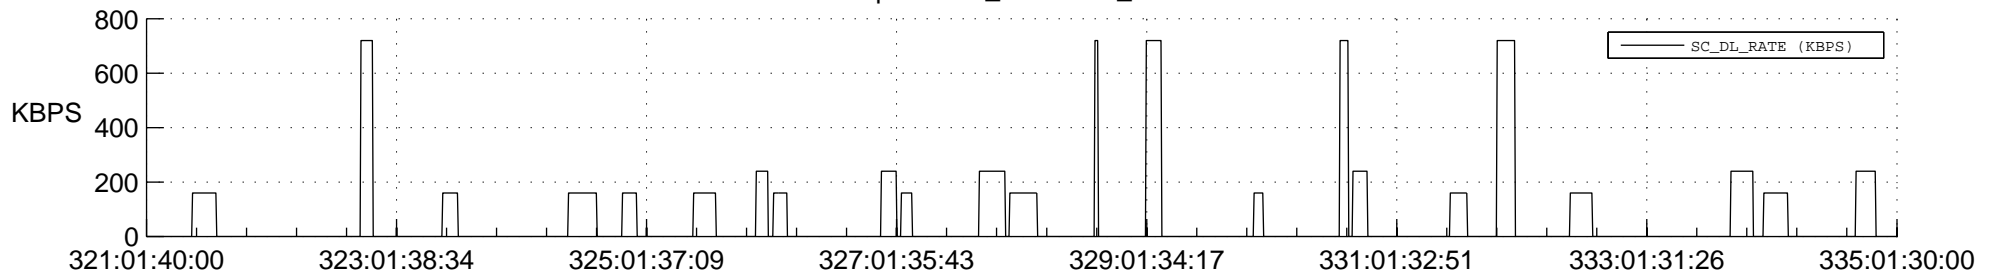

STEREO AHEAD SSR PCT Full Prediction

SWAVES_Percent_Full_Prediction

IMPACT_Percent_Full_Prediction

PLASTIC_Percent_Full_Prediction

Spacecraft_DownLink_Rate

Ground Time (2016:321:01:40:00.000 -2016:335:01:30:00.000)