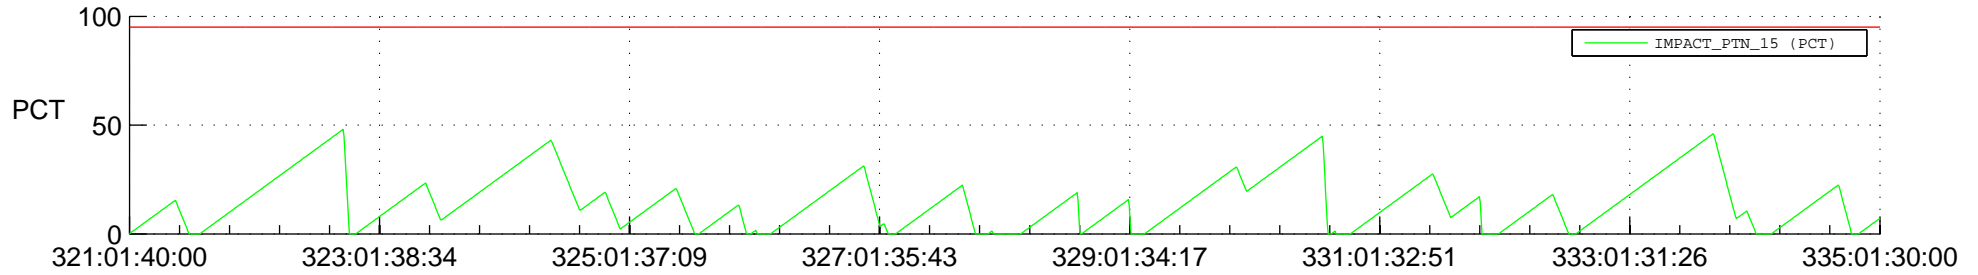

STEREO AHEAD SSR PCT Full Prediction

SWAVES_Percent_Full_Prediction

IMPACT_Percent_Full_Prediction

PLASTIC_Percent_Full_Prediction

Spacecraft_DownLink_Rate

Ground Time (2016:321:01:40:00.000 -2016:335:01:30:00.000)