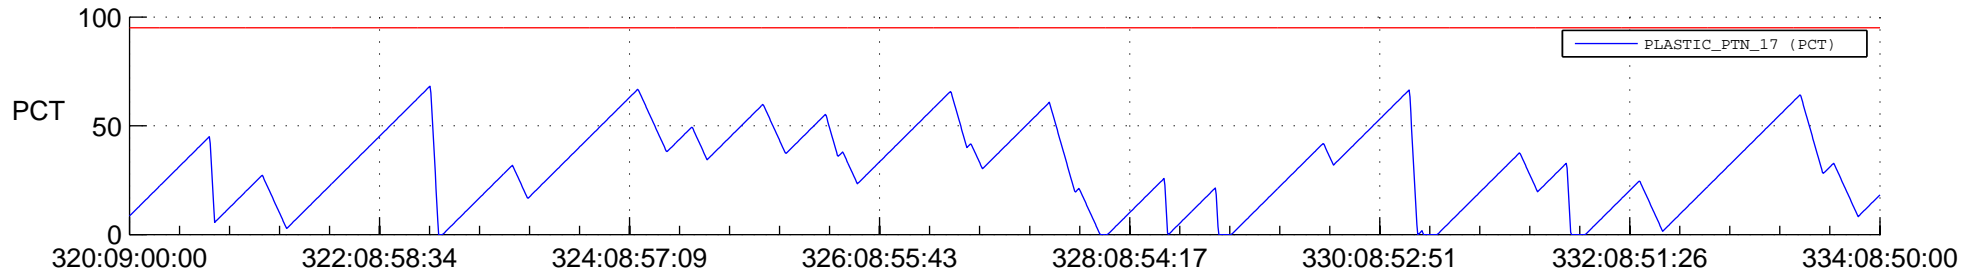

STEREO AHEAD SSR PCT Full Prediction

SWAVES_Percent_Full_Prediction

IMPACT_Percent_Full_Prediction

PLASTIC_Percent_Full_Prediction

Spacecraft_DownLink_Rate

Ground Time (2016:320:09:00:00.000 -2016:334:08:50:00.000)