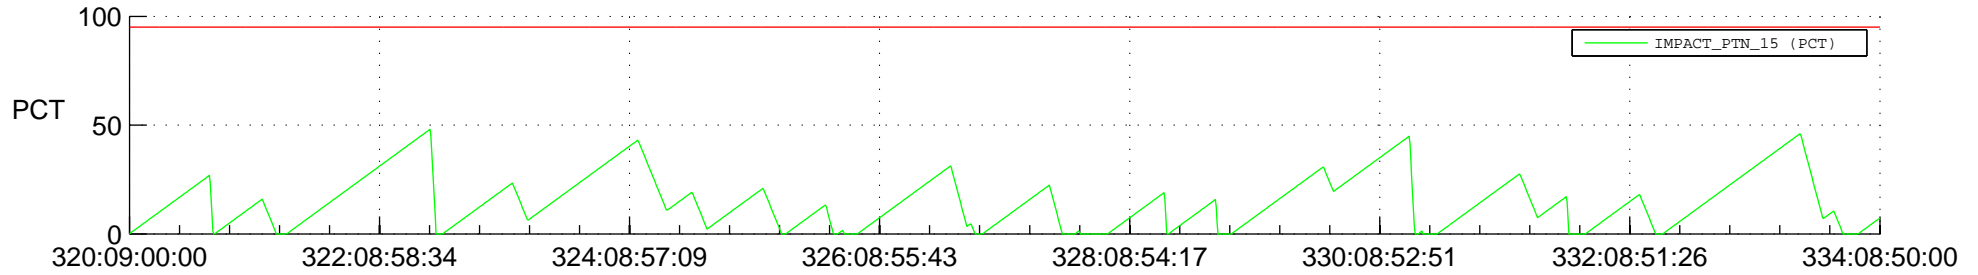

STEREO AHEAD SSR PCT Full Prediction

SWAVES_Percent_Full_Prediction

IMPACT_Percent_Full_Prediction

PLASTIC_Percent_Full_Prediction

Spacecraft_DownLink_Rate

Ground Time (2016:320:09:00:00.000 -2016:334:08:50:00.000)