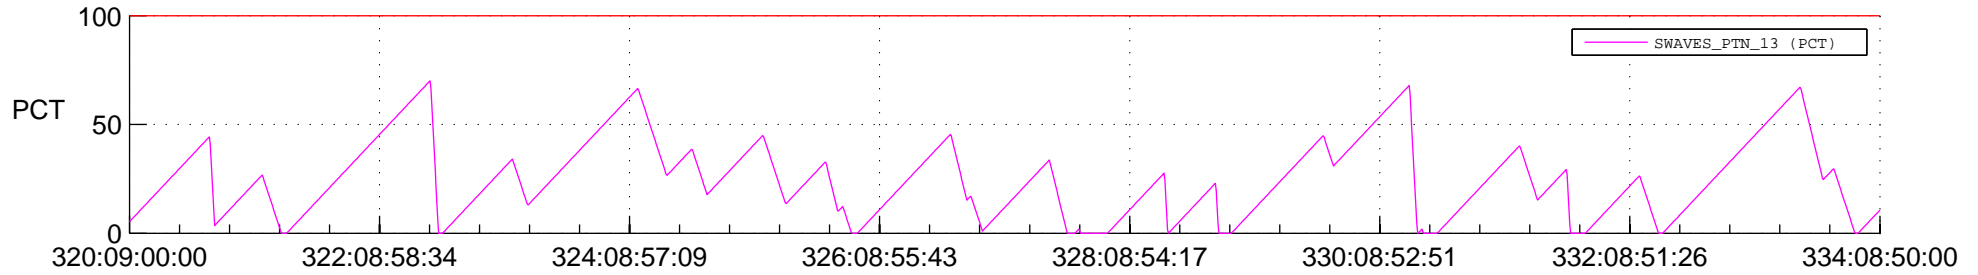

STEREO AHEAD SSR PCT Full Prediction

SWAVES_Percent_Full_Prediction

IMPACT_Percent_Full_Prediction

PLASTIC_Percent_Full_Prediction

Spacecraft_DownLink_Rate

Ground Time (2016:320:09:00:00.000 -2016:334:08:50:00.000)