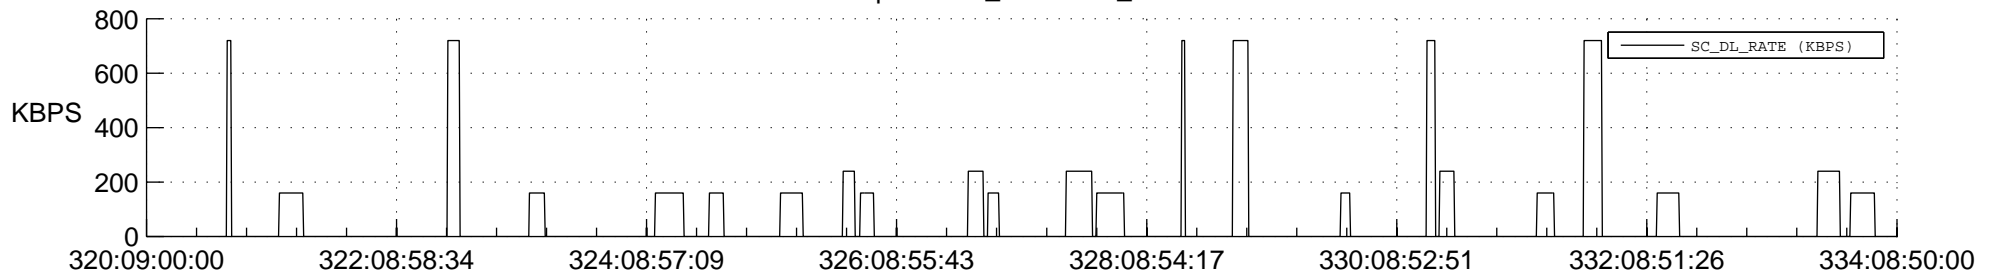

STEREO AHEAD SSR PCT Full Prediction

SWAVES_Percent_Full_Prediction

IMPACT_Percent_Full_Prediction

PLASTIC_Percent_Full_Prediction

Spacecraft_DownLink_Rate

Ground Time (2016:320:09:00:00.000 -2016:334:08:50:00.000)