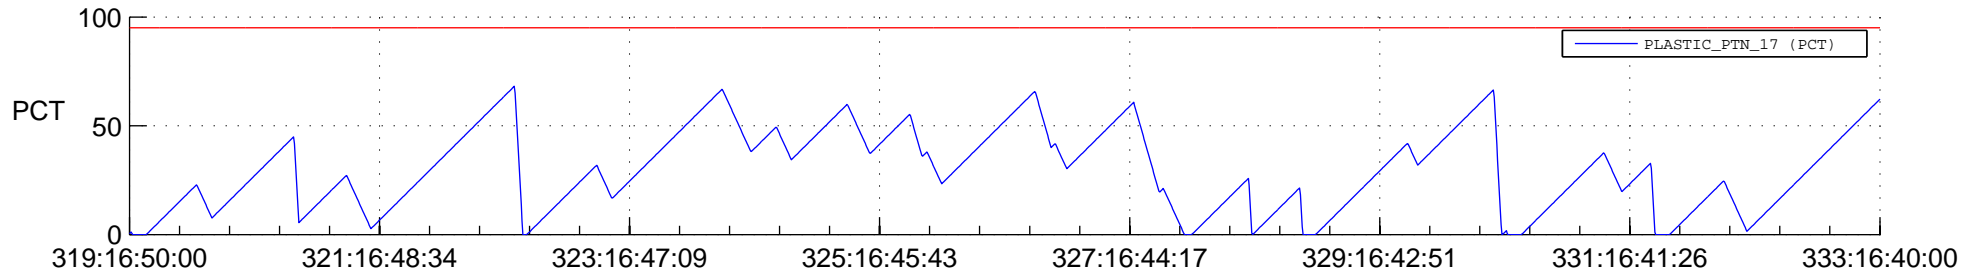

STEREO AHEAD SSR PCT Full Prediction

SWAVES_Percent_Full_Prediction

IMPACT_Percent_Full_Prediction

PLASTIC_Percent_Full_Prediction

Spacecraft_DownLink_Rate

Ground Time (2016:319:16:50:00.000 -2016:333:16:40:00.000)