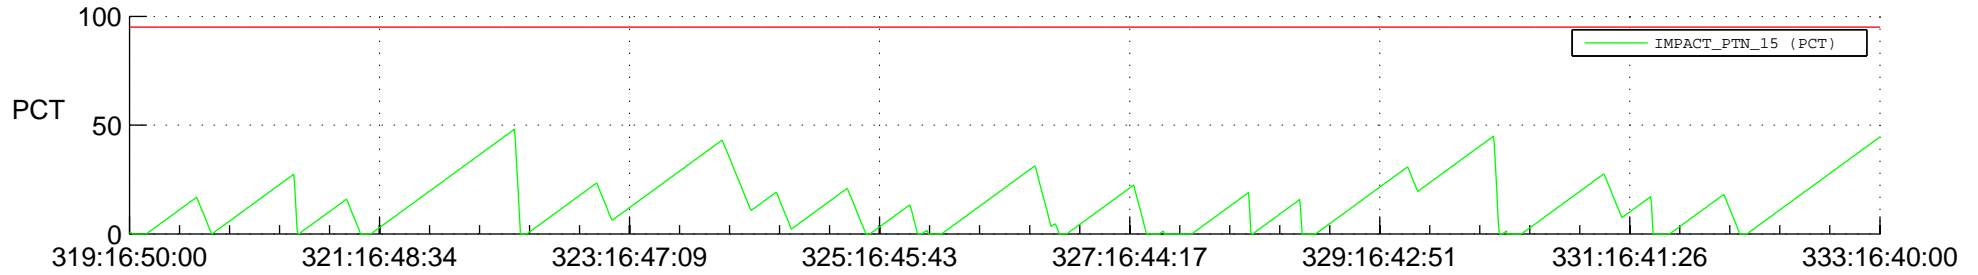

STEREO AHEAD SSR PCT Full Prediction

SWAVES_Percent_Full_Prediction

IMPACT_Percent_Full_Prediction

PLASTIC_Percent_Full_Prediction

Spacecraft_DownLink_Rate

Ground Time (2016:319:16:50:00.000 -2016:333:16:40:00.000)