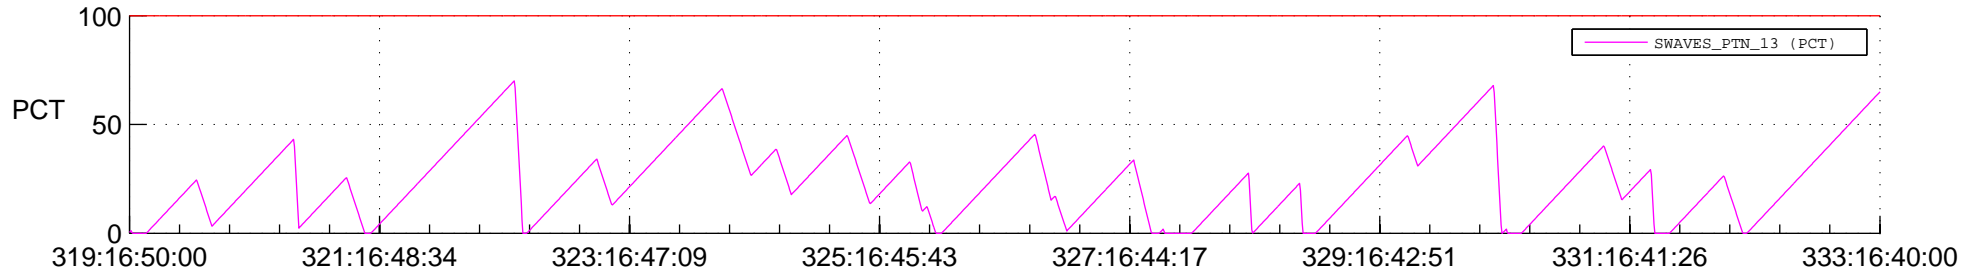

STEREO AHEAD SSR PCT Full Prediction

SWAVES_Percent_Full_Prediction

IMPACT_Percent_Full_Prediction

PLASTIC_Percent_Full_Prediction

Spacecraft_DownLink_Rate

Ground Time (2016:319:16:50:00.000 -2016:333:16:40:00.000)