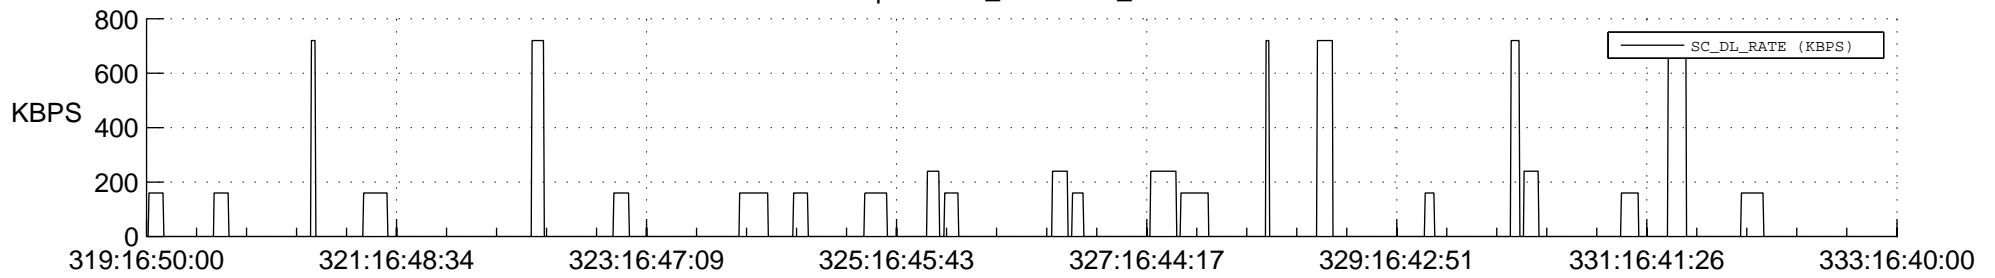

STEREO AHEAD SSR PCT Full Prediction

SWAVES_Percent_Full_Prediction

IMPACT_Percent_Full_Prediction

PLASTIC_Percent_Full_Prediction

Spacecraft_DownLink_Rate

Ground Time (2016:319:16:50:00.000 -2016:333:16:40:00.000)