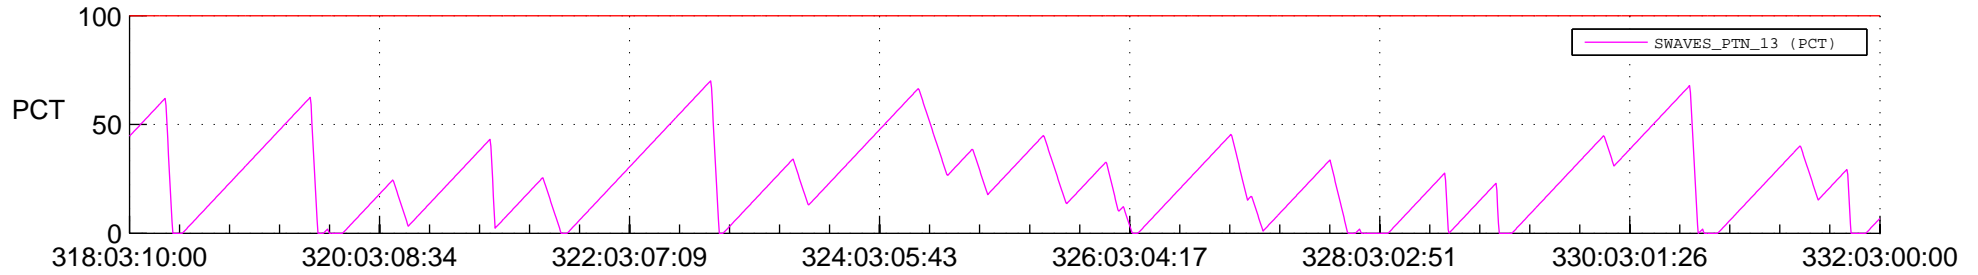

## SWAVES\_Percent\_Full\_Prediction

## Spacecraft\_DownLink\_Rate

Ground Time (2016:318:03:10:00.000 -2016:332:03:00:00.000)