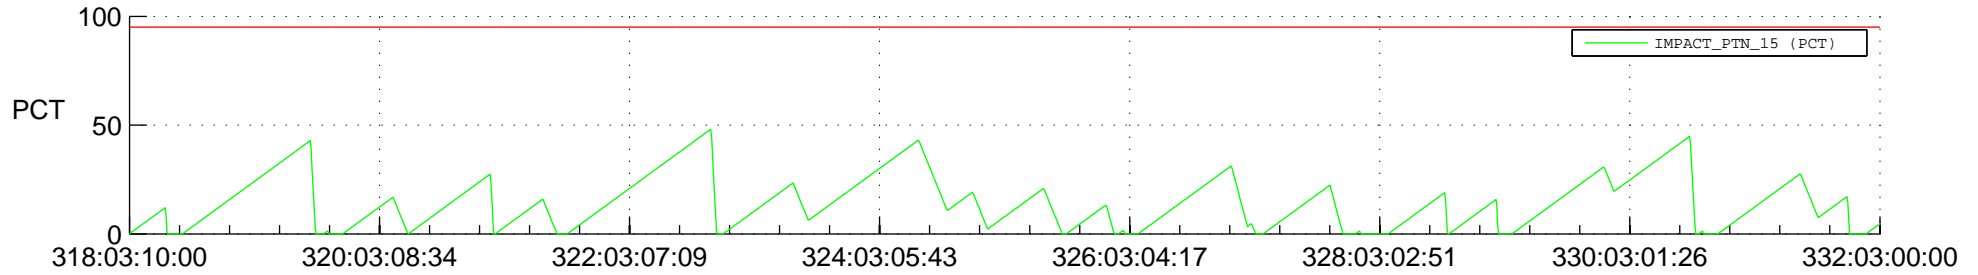

IMPACT_Percent_Full_Prediction