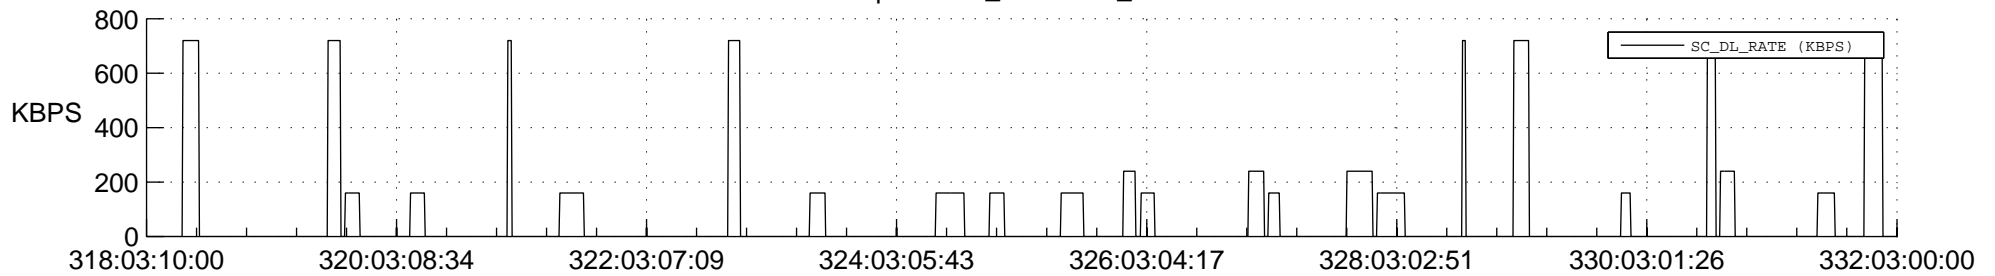

## Spacecraft\_DownLink\_Rate

Ground Time (2016:318:03:10:00.000 -2016:332:03:00:00.000)