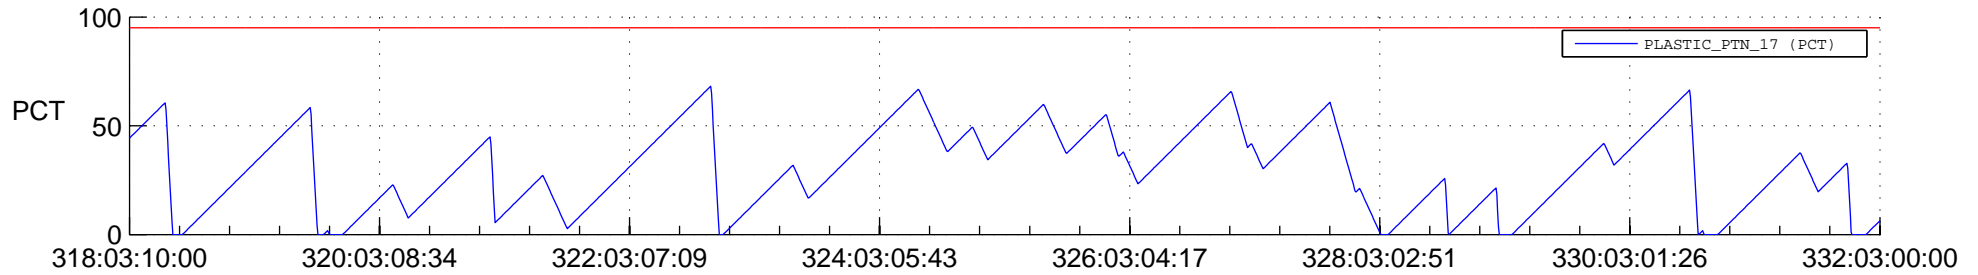

## SWAVES\_Percent\_Full\_Prediction

## Spacecraft\_DownLink\_Rate

Ground Time (2016:318:03:10:00.000 -2016:332:03:00:00.000)