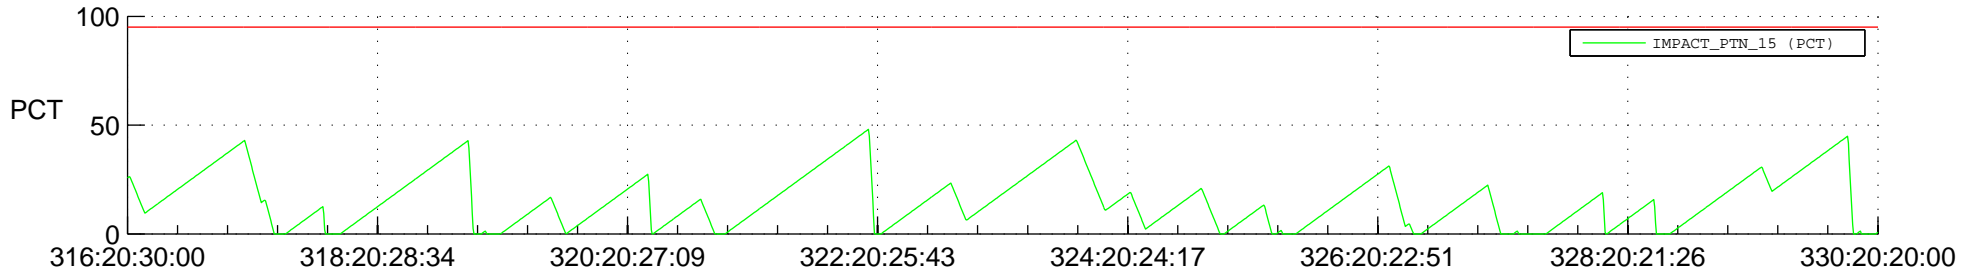

STEREO AHEAD SSR PCT Full Prediction

SWAVES_Percent_Full_Prediction

IMPACT_Percent_Full_Prediction

PLASTIC_Percent_Full_Prediction

Spacecraft_DownLink_Rate

Ground Time (2016:316:20:30:00.000 -2016:330:20:20:00.000)