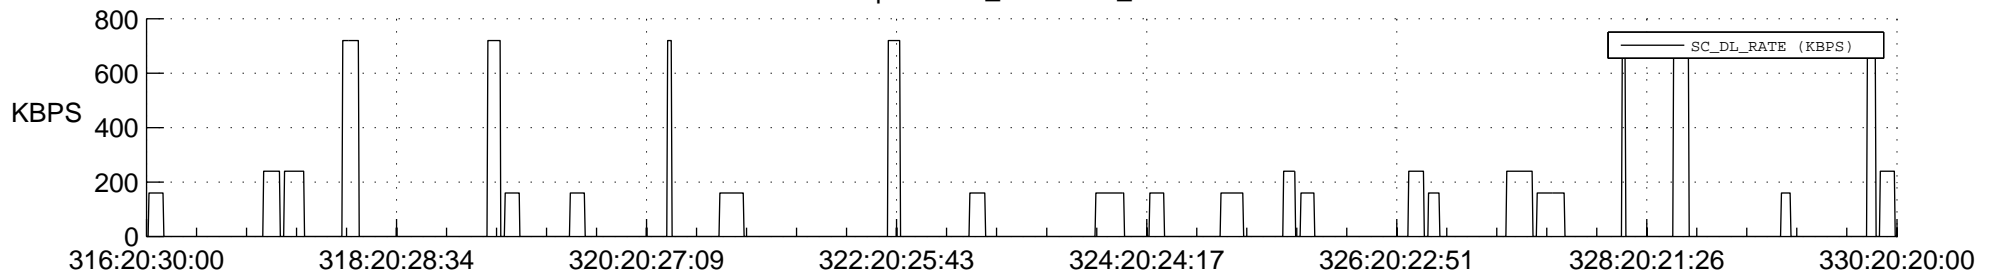

STEREO AHEAD SSR PCT Full Prediction

SWAVES_Percent_Full_Prediction

IMPACT_Percent_Full_Prediction

PLASTIC_Percent_Full_Prediction

Spacecraft_DownLink_Rate

Ground Time (2016:316:20:30:00.000 -2016:330:20:20:00.000)