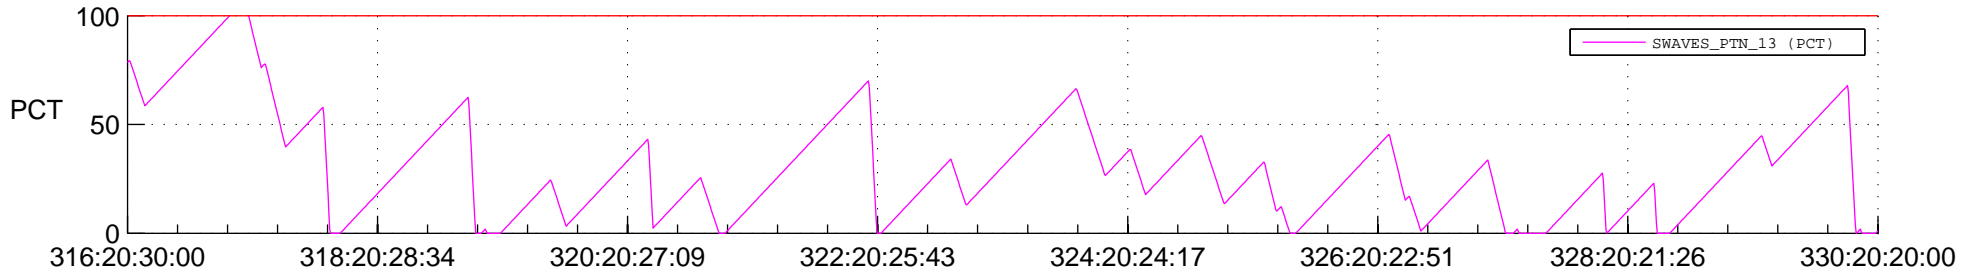

STEREO AHEAD SSR PCT Full Prediction

SWAVES_Percent_Full_Prediction

IMPACT_Percent_Full_Prediction

PLASTIC_Percent_Full_Prediction

Spacecraft_DownLink_Rate

Ground Time (2016:316:20:30:00.000 -2016:330:20:20:00.000)