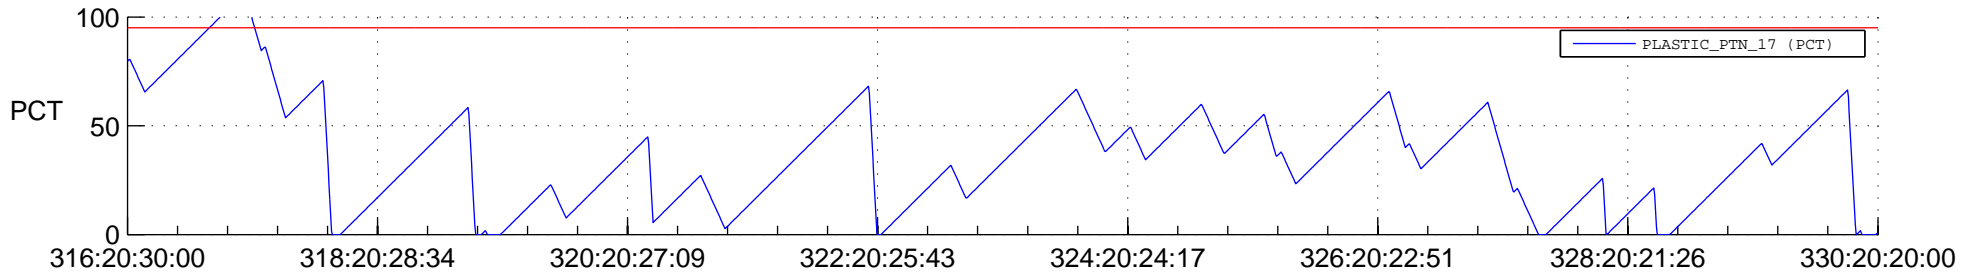

STEREO AHEAD SSR PCT Full Prediction

SWAVES_Percent_Full_Prediction

IMPACT_Percent_Full_Prediction

PLASTIC_Percent_Full_Prediction

Spacecraft_DownLink_Rate

Ground Time (2016:316:20:30:00.000 -2016:330:20:20:00.000)