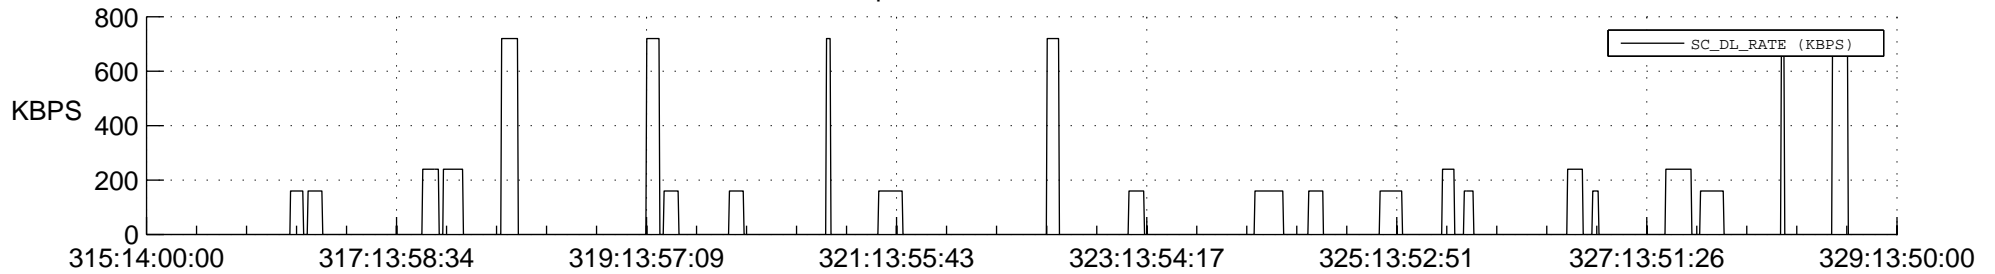

## Spacecraft\_DownLink\_Rate

Ground Time (2016:315:14:00:00.000 -2016:329:13:50:00.000)