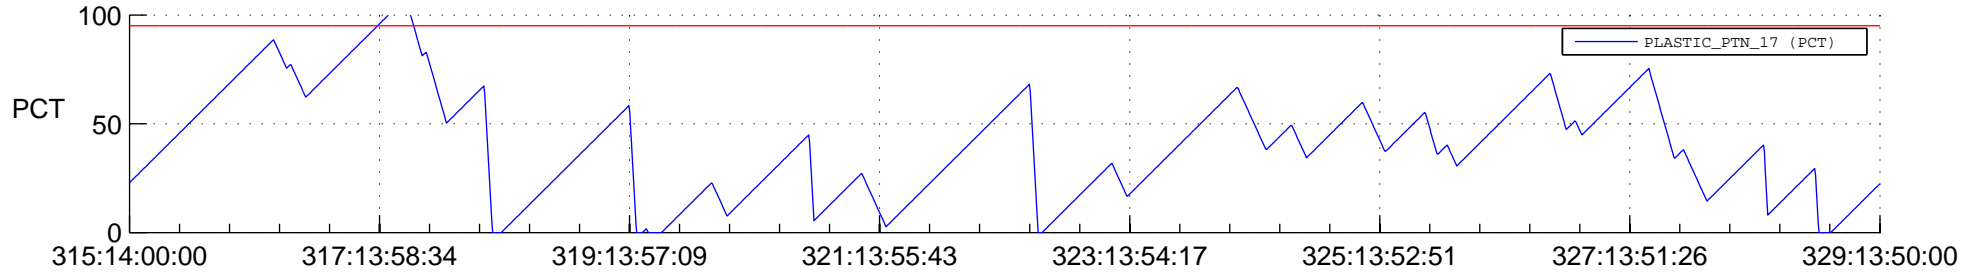

## SWAVES\_Percent\_Full\_Prediction

## Spacecraft\_DownLink\_Rate

Ground Time (2016:315:14:00:00.000 -2016:329:13:50:00.000)