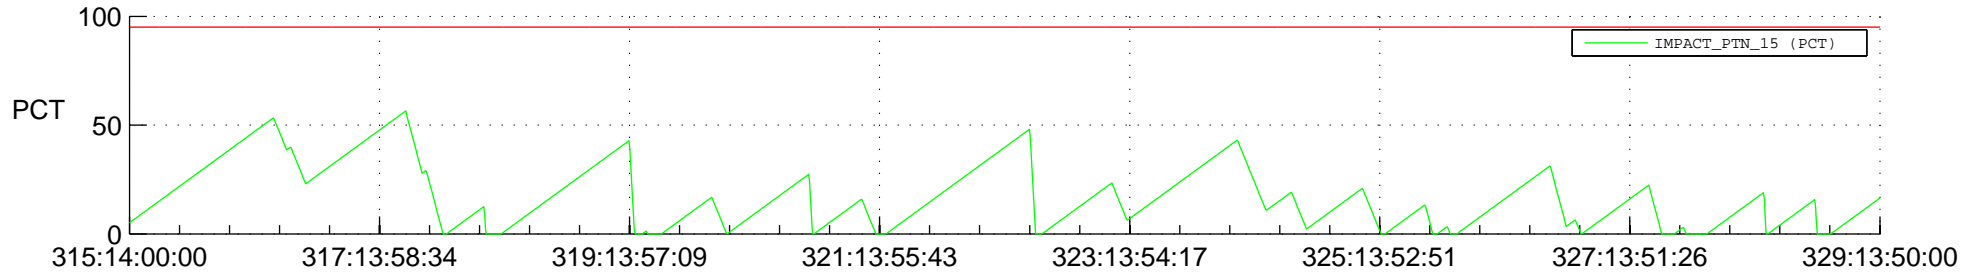

IMPACT_Percent_Full_Prediction