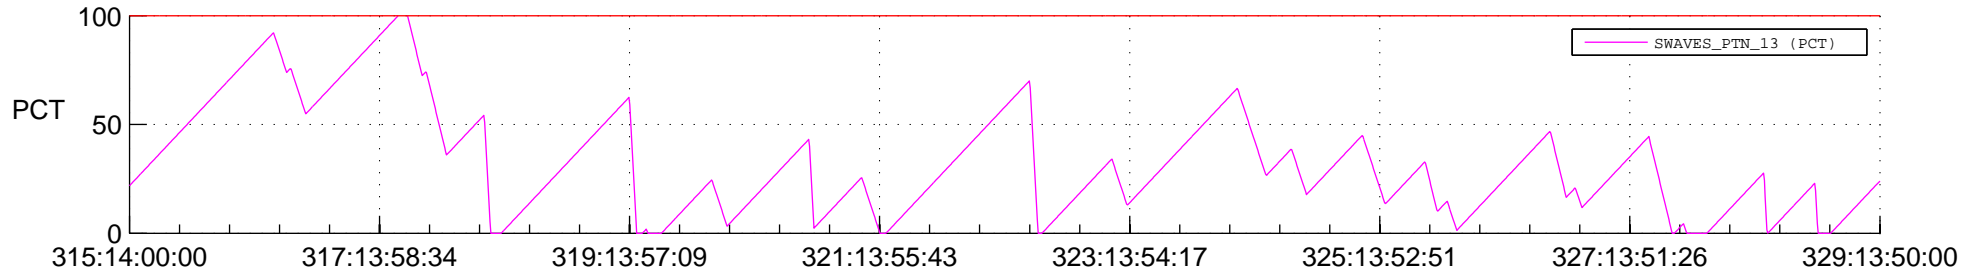

## SWAVES\_Percent\_Full\_Prediction

## Spacecraft\_DownLink\_Rate

Ground Time (2016:315:14:00:00.000 -2016:329:13:50:00.000)