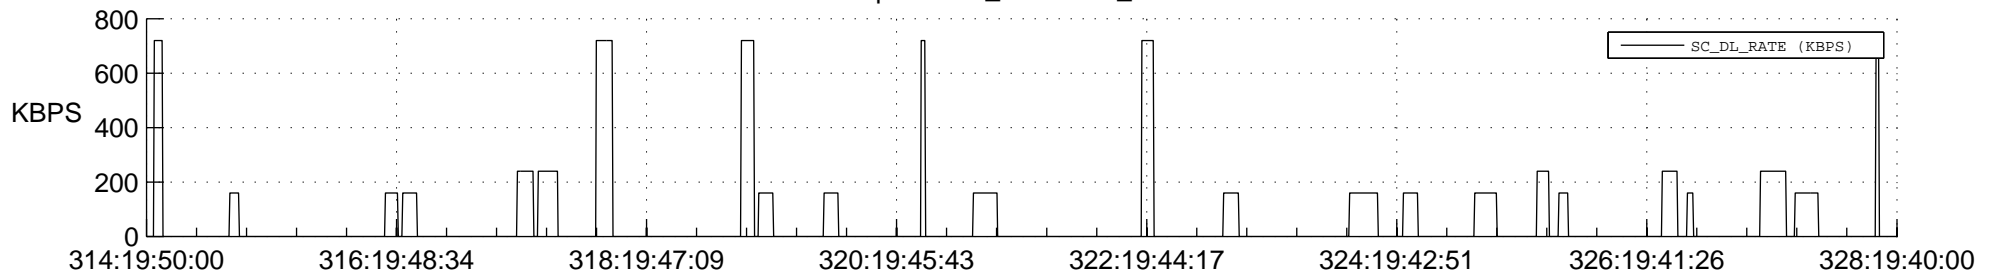

STEREO AHEAD SSR PCT Full Prediction

SWAVES_Percent_Full_Prediction

IMPACT_Percent_Full_Prediction

PLASTIC_Percent_Full_Prediction

Spacecraft_DownLink_Rate

Ground Time (2016:314:19:50:00.000 -2016:328:19:40:00.000)