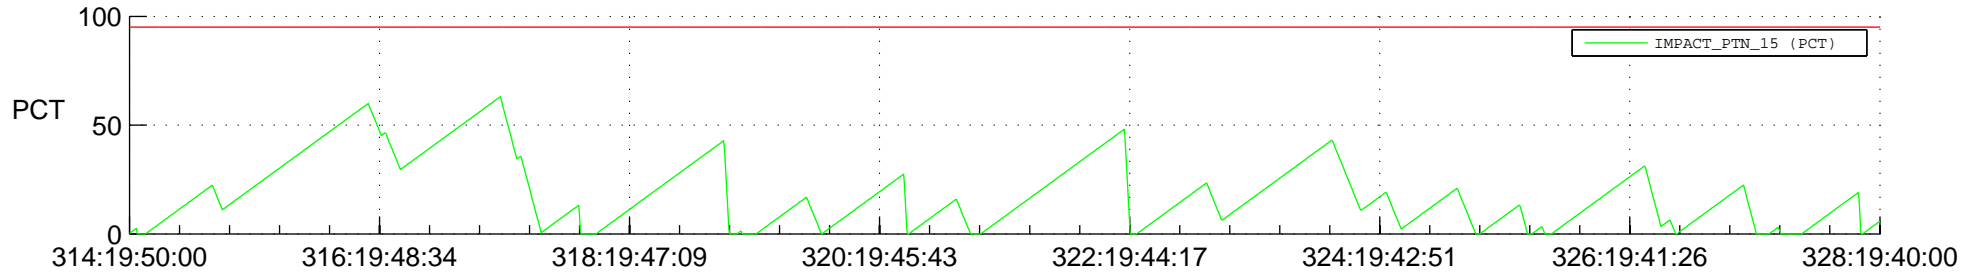

STEREO AHEAD SSR PCT Full Prediction

SWAVES_Percent_Full_Prediction

IMPACT_Percent_Full_Prediction

PLASTIC_Percent_Full_Prediction

Spacecraft_DownLink_Rate

Ground Time (2016:314:19:50:00.000 -2016:328:19:40:00.000)