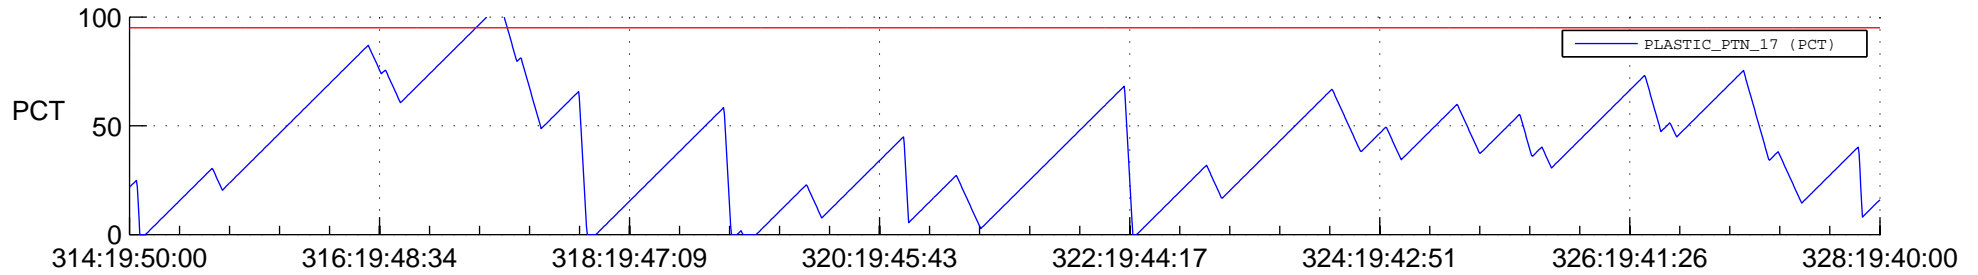

STEREO AHEAD SSR PCT Full Prediction

SWAVES_Percent_Full_Prediction

IMPACT_Percent_Full_Prediction

PLASTIC_Percent_Full_Prediction

Spacecraft_DownLink_Rate

Ground Time (2016:314:19:50:00.000 -2016:328:19:40:00.000)