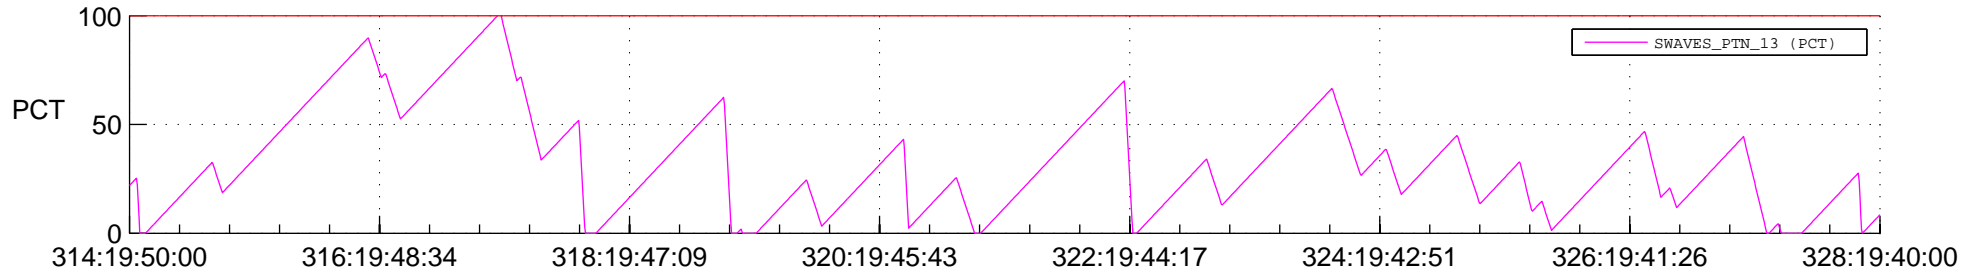

STEREO AHEAD SSR PCT Full Prediction

SWAVES_Percent_Full_Prediction

IMPACT_Percent_Full_Prediction

PLASTIC_Percent_Full_Prediction

Spacecraft_DownLink_Rate

Ground Time (2016:314:19:50:00.000 -2016:328:19:40:00.000)