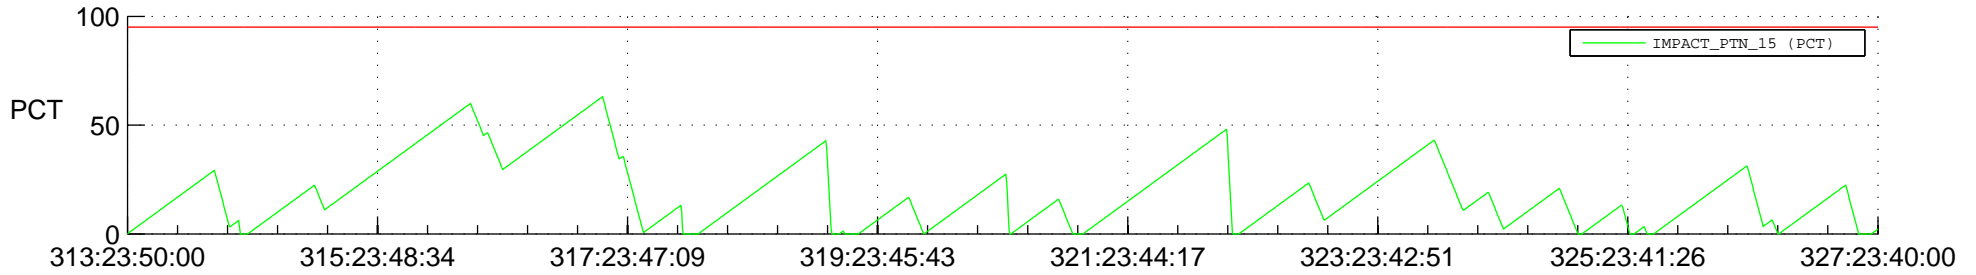

IMPACT_Percent_Full_Prediction