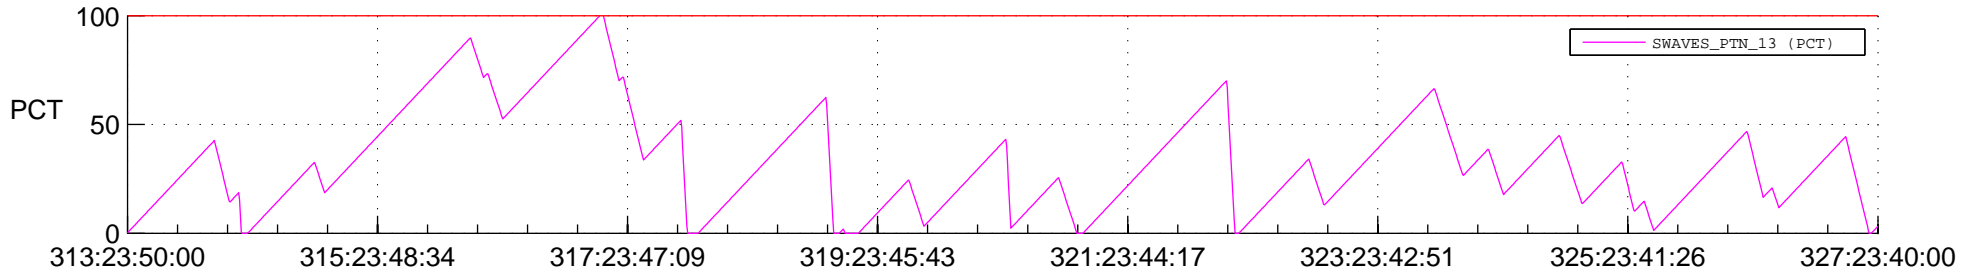

## SWAVES\_Percent\_Full\_Prediction

## Spacecraft\_DownLink\_Rate

Ground Time (2016:313:23:50:00.000 -2016:327:23:40:00.000)