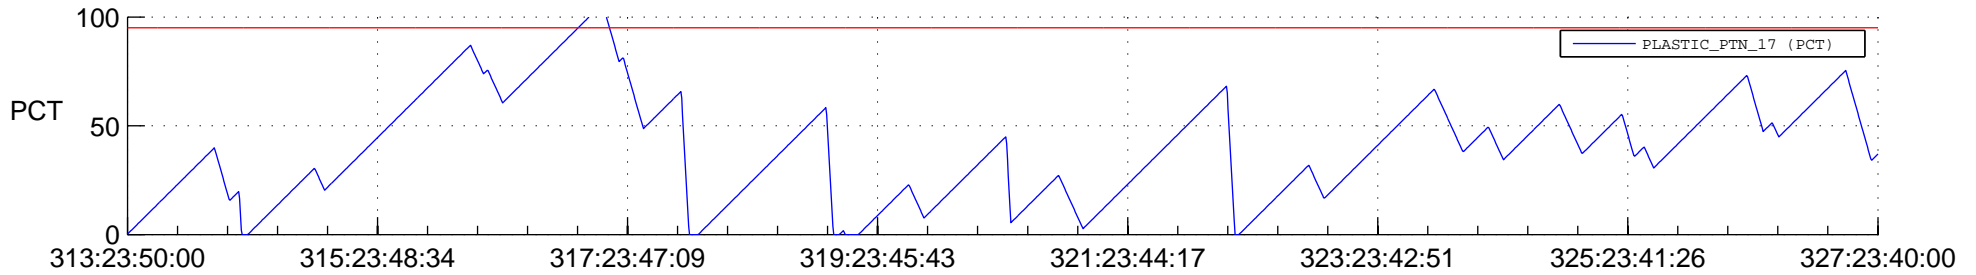

# STEREO AHEAD SSR PCT Full Prediction

## SWAVES\_Percent\_Full\_Prediction

## Spacecraft\_DownLink\_Rate

Ground Time (2016:313:23:50:00.000 -2016:327:23:40:00.000)