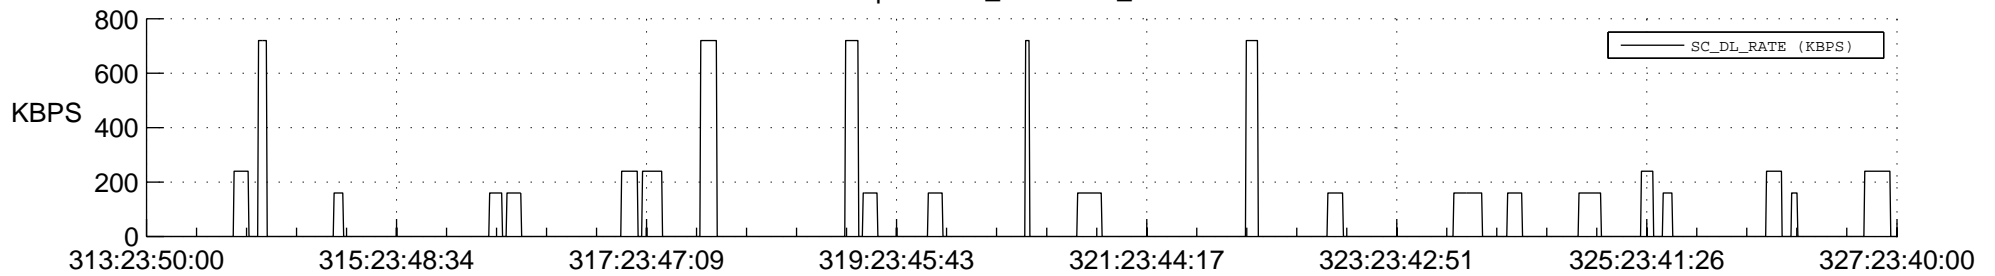

## Spacecraft\_DownLink\_Rate

Ground Time (2016:313:23:50:00.000 -2016:327:23:40:00.000)