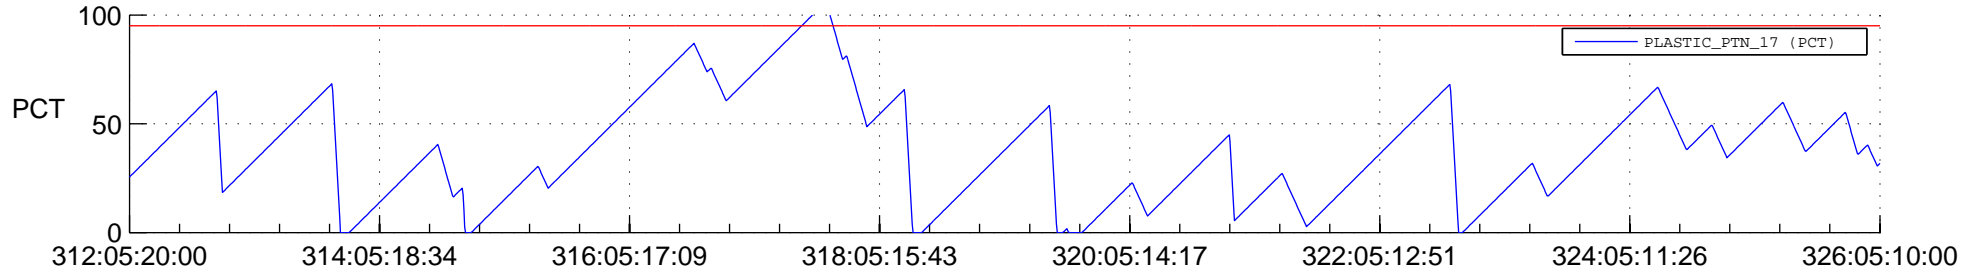

STEREO AHEAD SSR PCT Full Prediction

SWAVES_Percent_Full_Prediction

IMPACT_Percent_Full_Prediction

PLASTIC_Percent_Full_Prediction

Spacecraft_DownLink_Rate

Ground Time (2016:312:05:20:00.000 -2016:326:05:10:00.000)