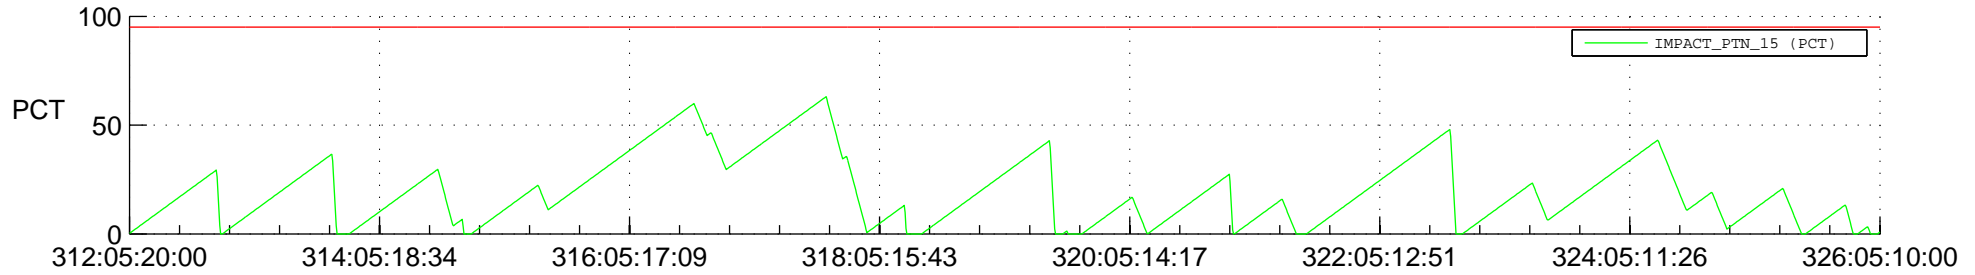

STEREO AHEAD SSR PCT Full Prediction

SWAVES_Percent_Full_Prediction

IMPACT_Percent_Full_Prediction

PLASTIC_Percent_Full_Prediction

Spacecraft_DownLink_Rate

Ground Time (2016:312:05:20:00.000 -2016:326:05:10:00.000)