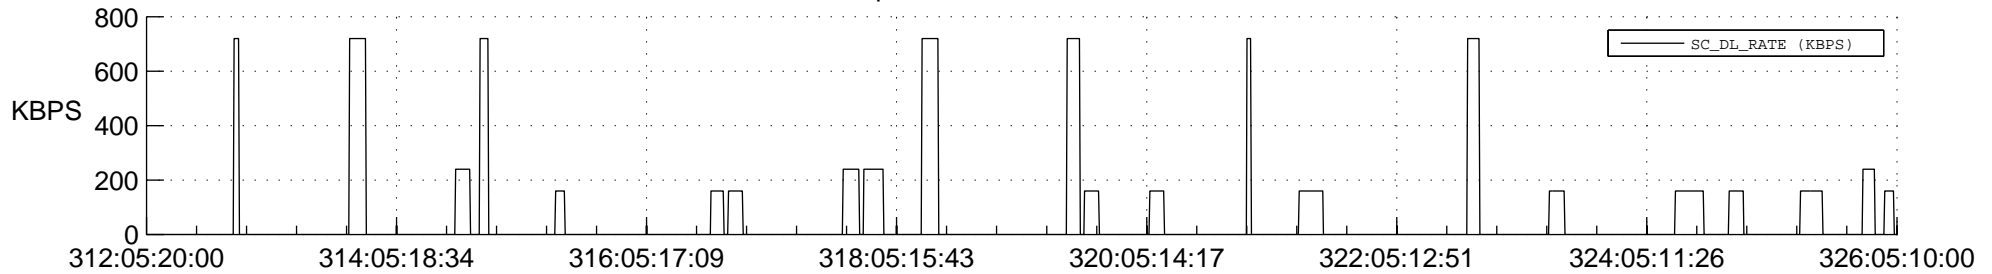

STEREO AHEAD SSR PCT Full Prediction

SWAVES_Percent_Full_Prediction

IMPACT_Percent_Full_Prediction

PLASTIC_Percent_Full_Prediction

Spacecraft_DownLink_Rate

Ground Time (2016:312:05:20:00.000 -2016:326:05:10:00.000)