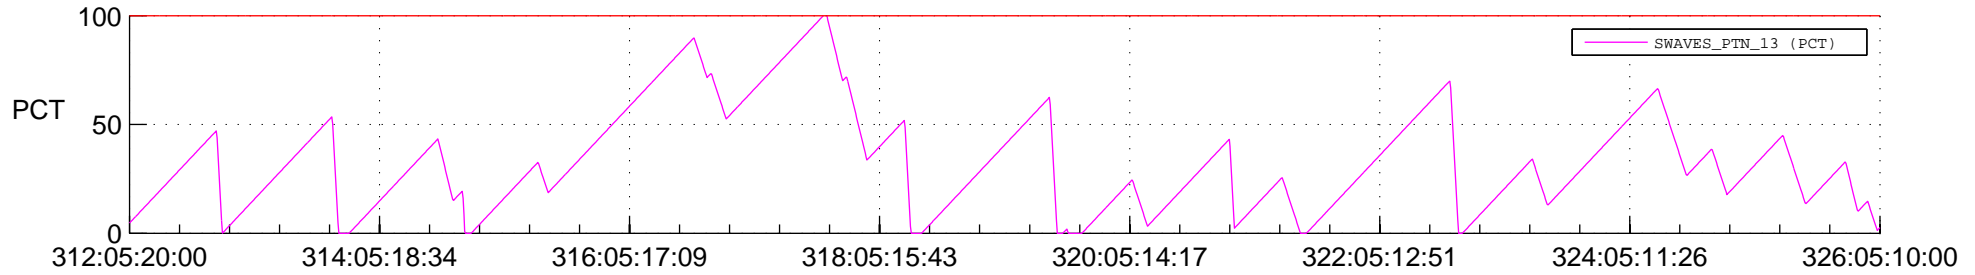

STEREO AHEAD SSR PCT Full Prediction

SWAVES_Percent_Full_Prediction

IMPACT_Percent_Full_Prediction

PLASTIC_Percent_Full_Prediction

Spacecraft_DownLink_Rate

Ground Time (2016:312:05:20:00.000 -2016:326:05:10:00.000)