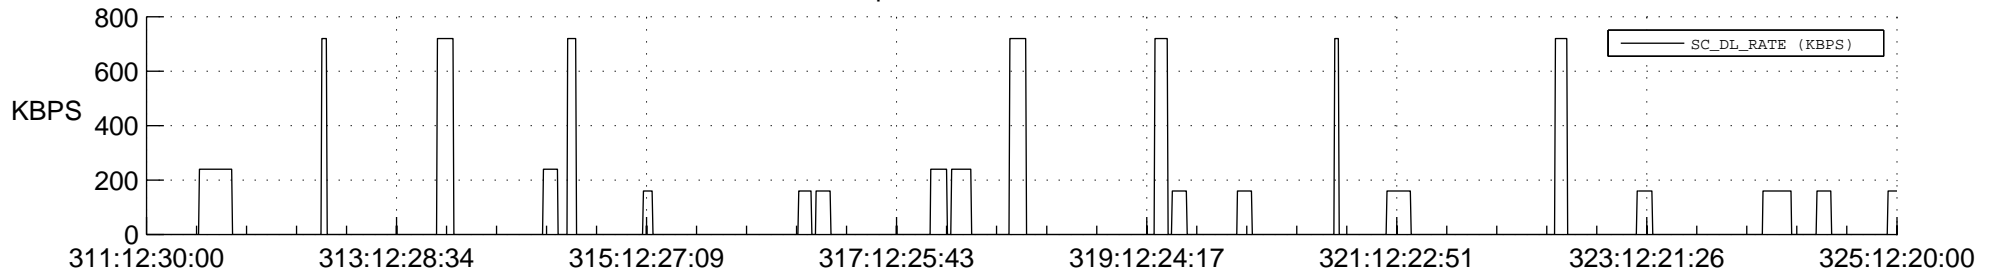

STEREO AHEAD SSR PCT Full Prediction

SWAVES_Percent_Full_Prediction

IMPACT_Percent_Full_Prediction

PLASTIC_Percent_Full_Prediction

Spacecraft_DownLink_Rate

Ground Time (2016:311:12:30:00.000 -2016:325:12:20:00.000)