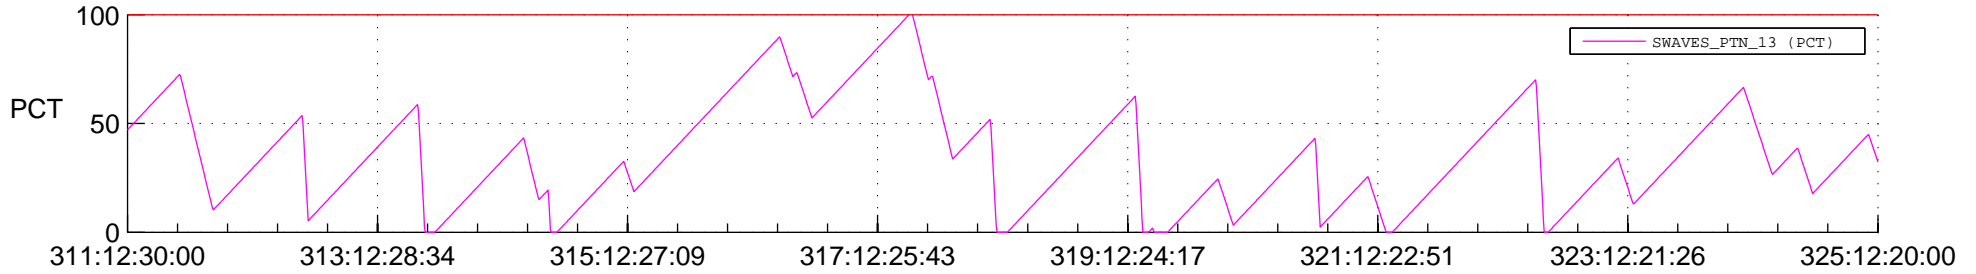

STEREO AHEAD SSR PCT Full Prediction

SWAVES_Percent_Full_Prediction

IMPACT_Percent_Full_Prediction

PLASTIC_Percent_Full_Prediction

Spacecraft_DownLink_Rate

Ground Time (2016:311:12:30:00.000 -2016:325:12:20:00.000)