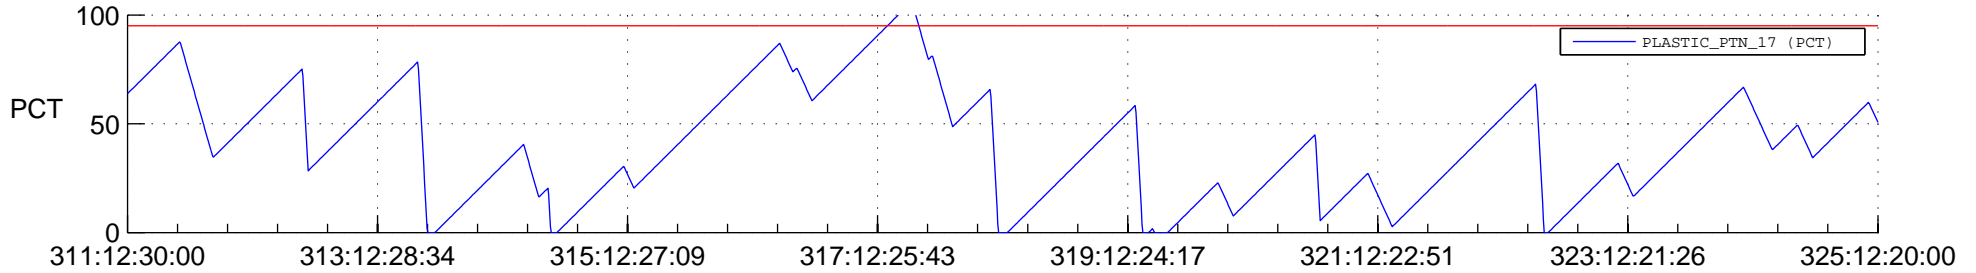

STEREO AHEAD SSR PCT Full Prediction

SWAVES_Percent_Full_Prediction

IMPACT_Percent_Full_Prediction

PLASTIC_Percent_Full_Prediction

Spacecraft_DownLink_Rate

Ground Time (2016:311:12:30:00.000 -2016:325:12:20:00.000)