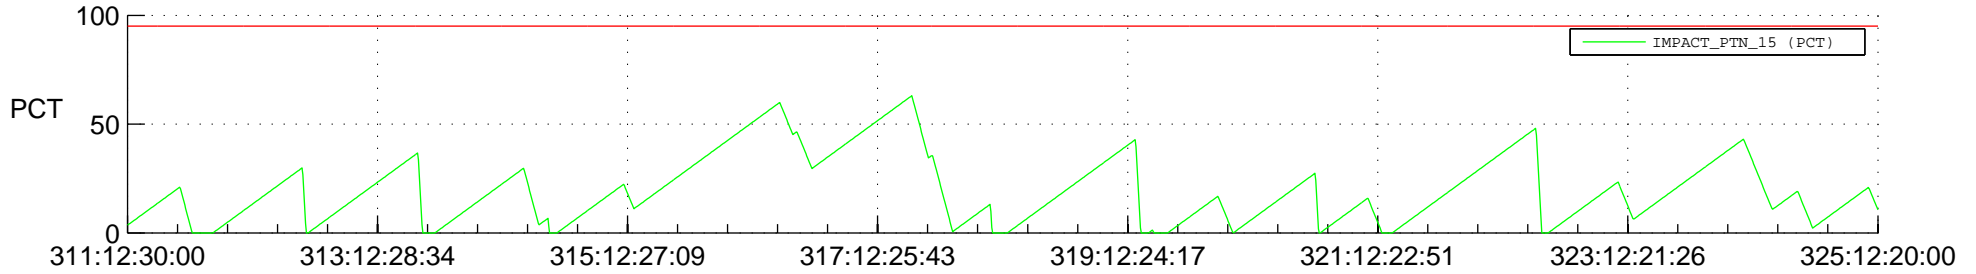

STEREO AHEAD SSR PCT Full Prediction

SWAVES_Percent_Full_Prediction

IMPACT_Percent_Full_Prediction

PLASTIC_Percent_Full_Prediction

Spacecraft_DownLink_Rate

Ground Time (2016:311:12:30:00.000 -2016:325:12:20:00.000)