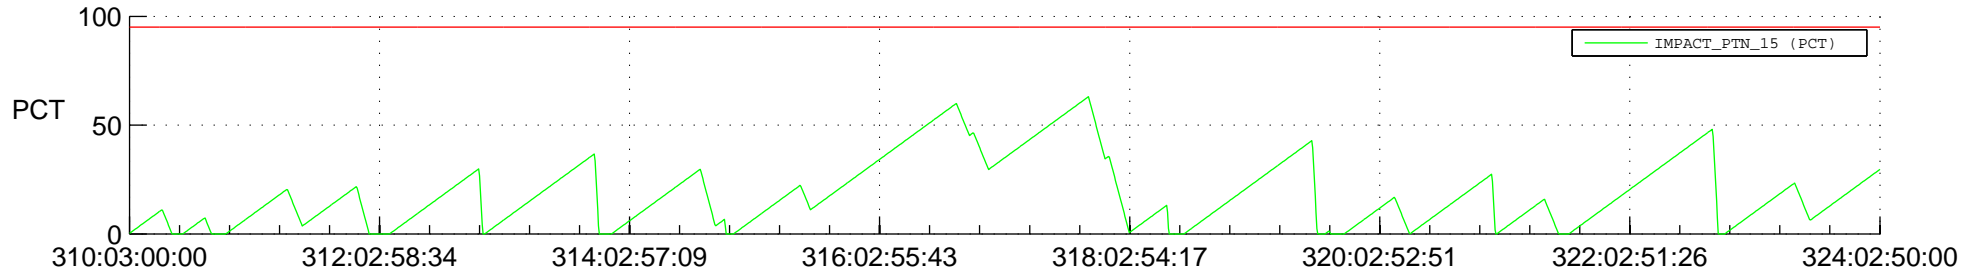

STEREO AHEAD SSR PCT Full Prediction

SWAVES_Percent_Full_Prediction

IMPACT_Percent_Full_Prediction

PLASTIC_Percent_Full_Prediction

Spacecraft_DownLink_Rate

Ground Time (2016:310:03:00:00.000 -2016:324:02:50:00.000)