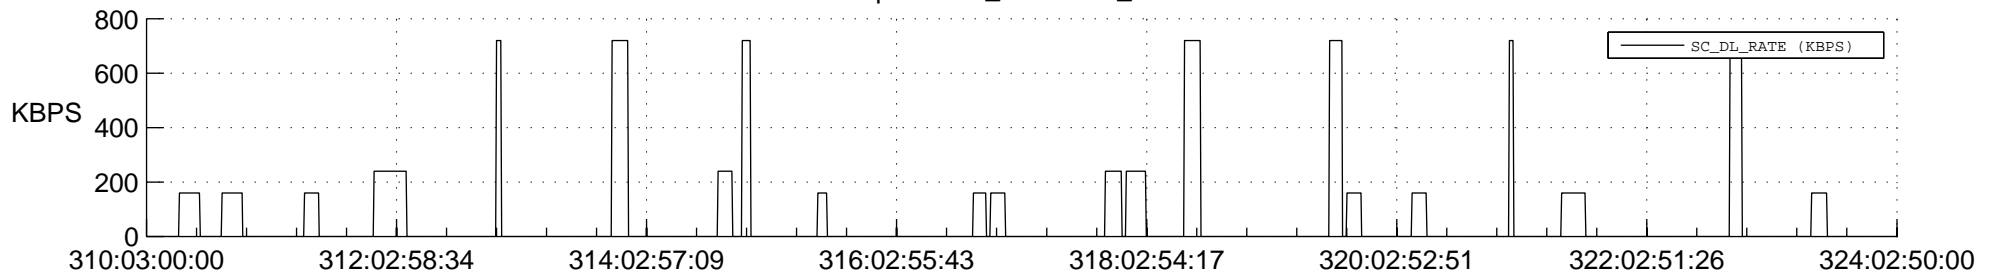

STEREO AHEAD SSR PCT Full Prediction

SWAVES_Percent_Full_Prediction

IMPACT_Percent_Full_Prediction

PLASTIC_Percent_Full_Prediction

Spacecraft_DownLink_Rate

Ground Time (2016:310:03:00:00.000 -2016:324:02:50:00.000)