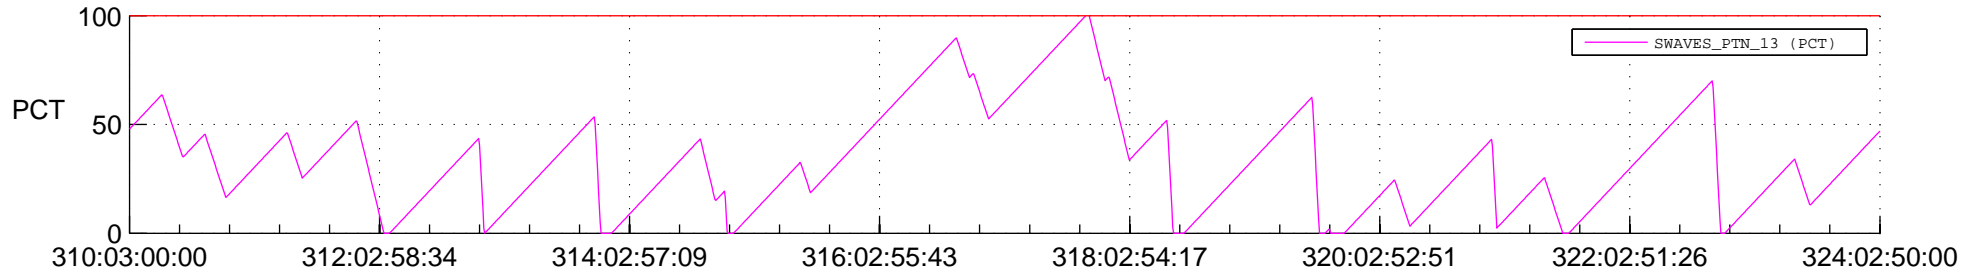

STEREO AHEAD SSR PCT Full Prediction

SWAVES_Percent_Full_Prediction

IMPACT_Percent_Full_Prediction

PLASTIC_Percent_Full_Prediction

Spacecraft_DownLink_Rate

Ground Time (2016:310:03:00:00.000 -2016:324:02:50:00.000)