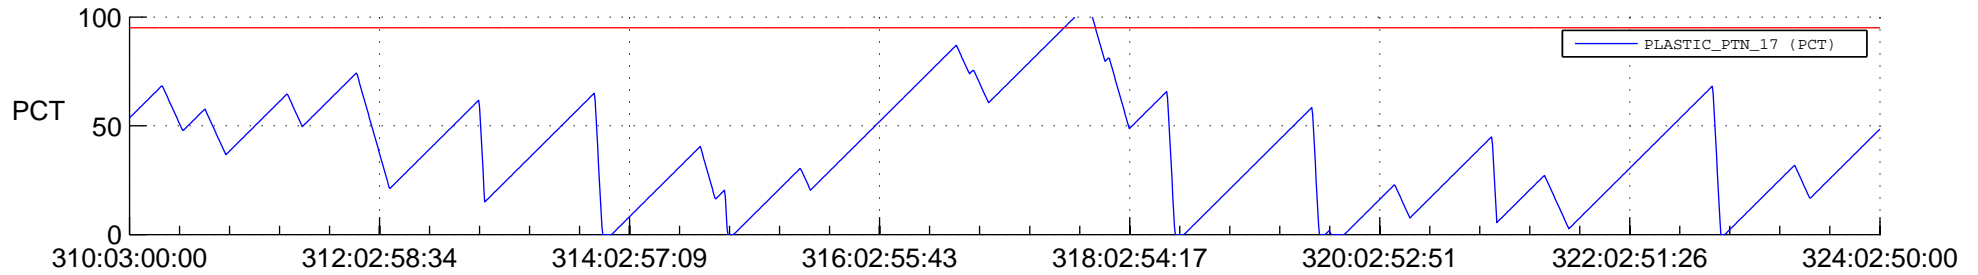

STEREO AHEAD SSR PCT Full Prediction

SWAVES_Percent_Full_Prediction

IMPACT_Percent_Full_Prediction

PLASTIC_Percent_Full_Prediction

Spacecraft_DownLink_Rate

Ground Time (2016:310:03:00:00.000 -2016:324:02:50:00.000)