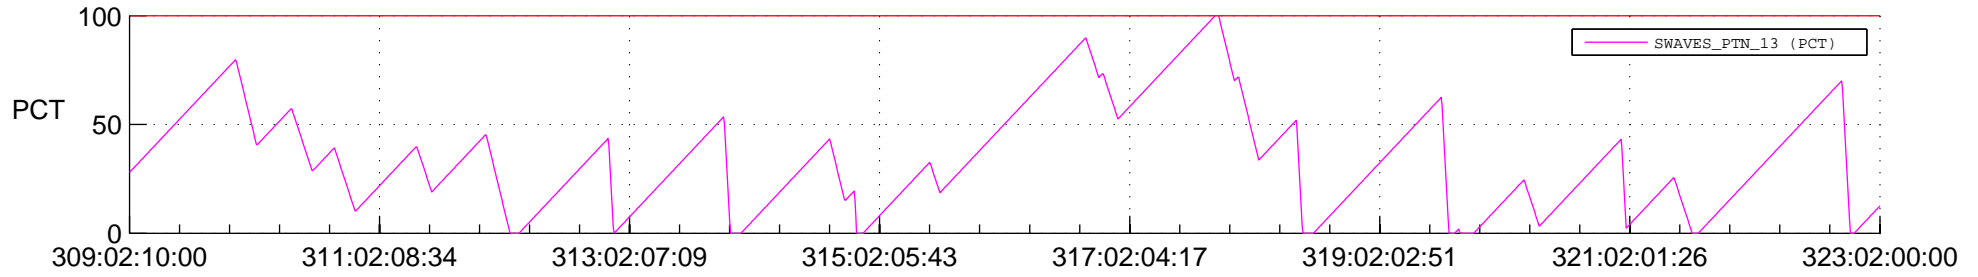

STEREO AHEAD SSR PCT Full Prediction

SWAVES_Percent_Full_Prediction

IMPACT_Percent_Full_Prediction

PLASTIC_Percent_Full_Prediction

Spacecraft_DownLink_Rate

Ground Time (2016:309:02:10:00.000 -2016:323:02:00:00.000)