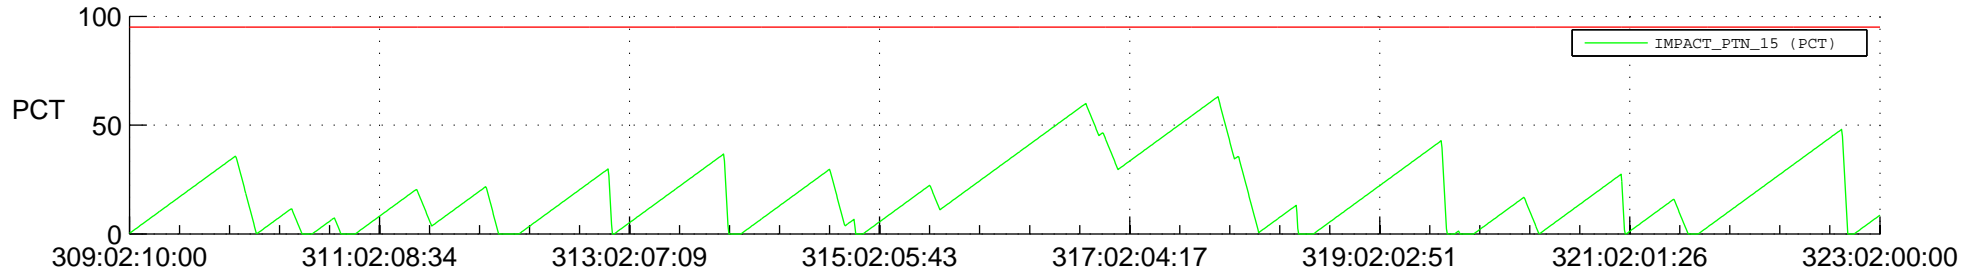

STEREO AHEAD SSR PCT Full Prediction

SWAVES_Percent_Full_Prediction

IMPACT_Percent_Full_Prediction

PLASTIC_Percent_Full_Prediction

Spacecraft_DownLink_Rate

Ground Time (2016:309:02:10:00.000 -2016:323:02:00:00.000)