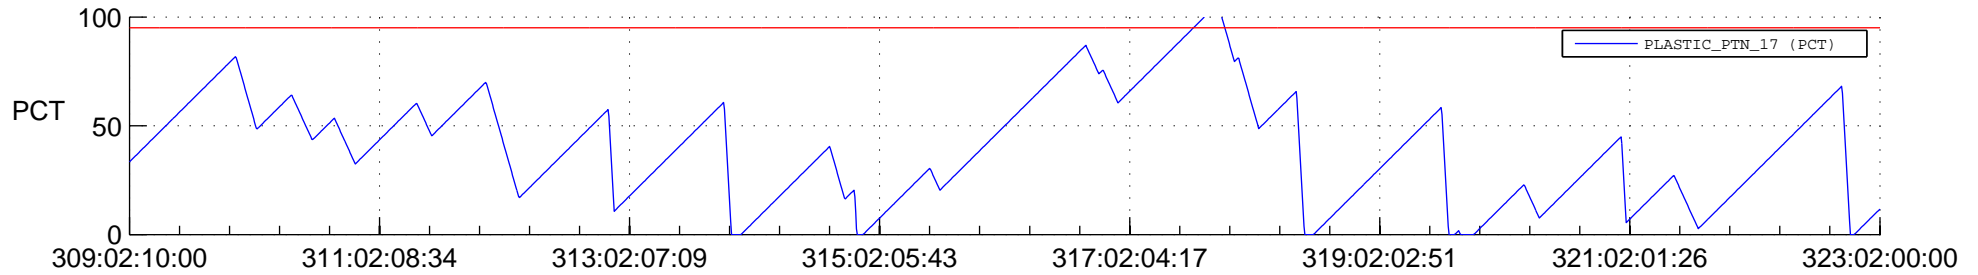

STEREO AHEAD SSR PCT Full Prediction

SWAVES_Percent_Full_Prediction

IMPACT_Percent_Full_Prediction

PLASTIC_Percent_Full_Prediction

Spacecraft_DownLink_Rate

Ground Time (2016:309:02:10:00.000 -2016:323:02:00:00.000)