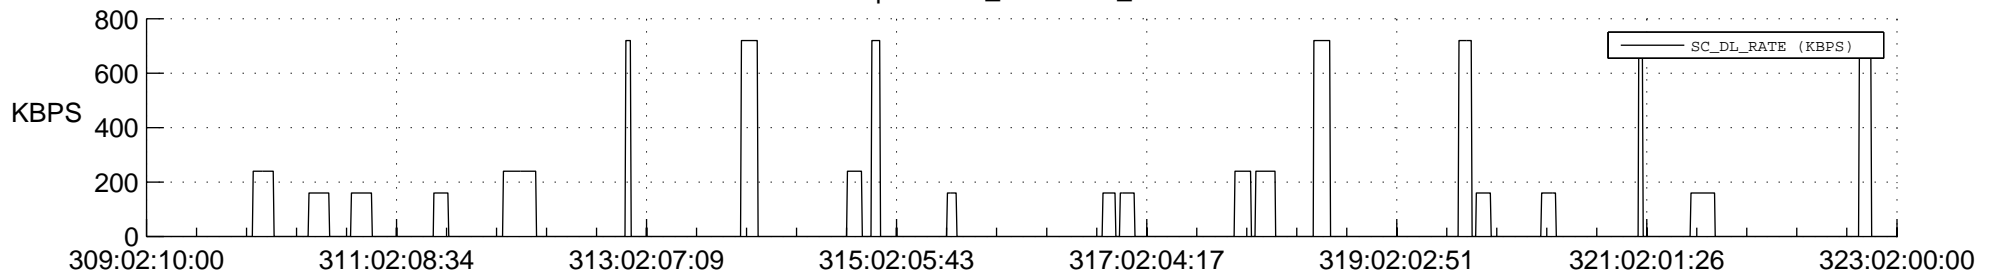

STEREO AHEAD SSR PCT Full Prediction

SWAVES_Percent_Full_Prediction

IMPACT_Percent_Full_Prediction

PLASTIC_Percent_Full_Prediction

Spacecraft_DownLink_Rate

Ground Time (2016:309:02:10:00.000 -2016:323:02:00:00.000)