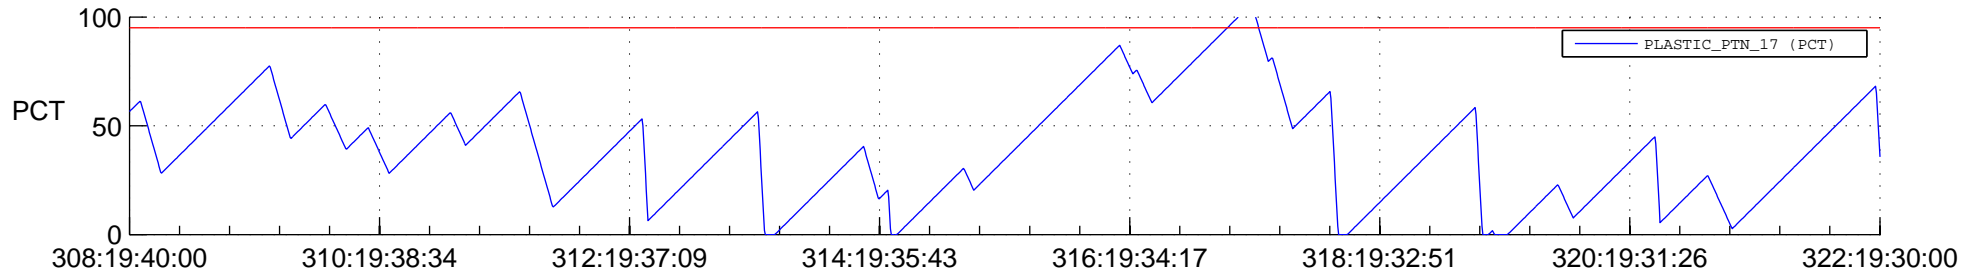

STEREO AHEAD SSR PCT Full Prediction

SWAVES_Percent_Full_Prediction

IMPACT_Percent_Full_Prediction

PLASTIC_Percent_Full_Prediction

Spacecraft_DownLink_Rate

Ground Time (2016:308:19:40:00.000 -2016:322:19:30:00.000)