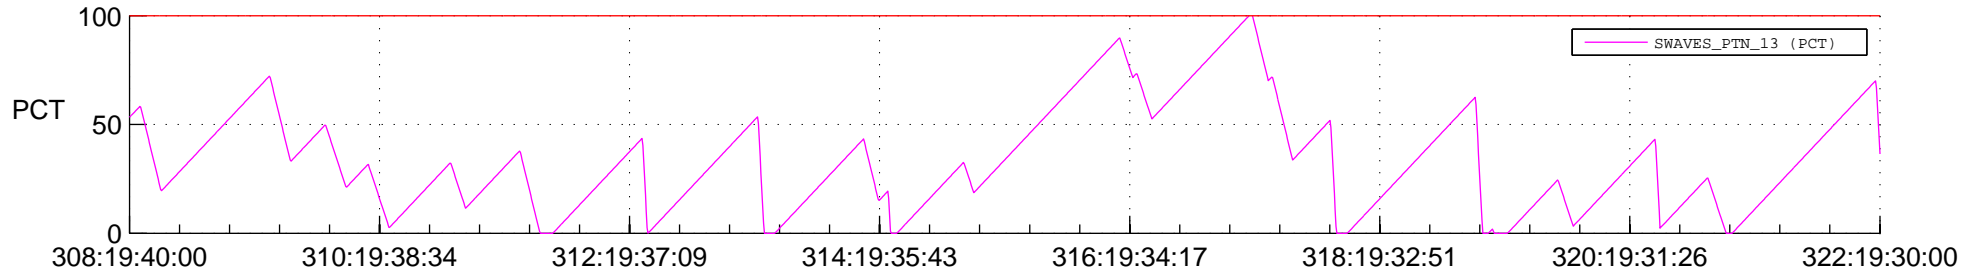

STEREO AHEAD SSR PCT Full Prediction

SWAVES_Percent_Full_Prediction

IMPACT_Percent_Full_Prediction

PLASTIC_Percent_Full_Prediction

Spacecraft_DownLink_Rate

Ground Time (2016:308:19:40:00.000 -2016:322:19:30:00.000)