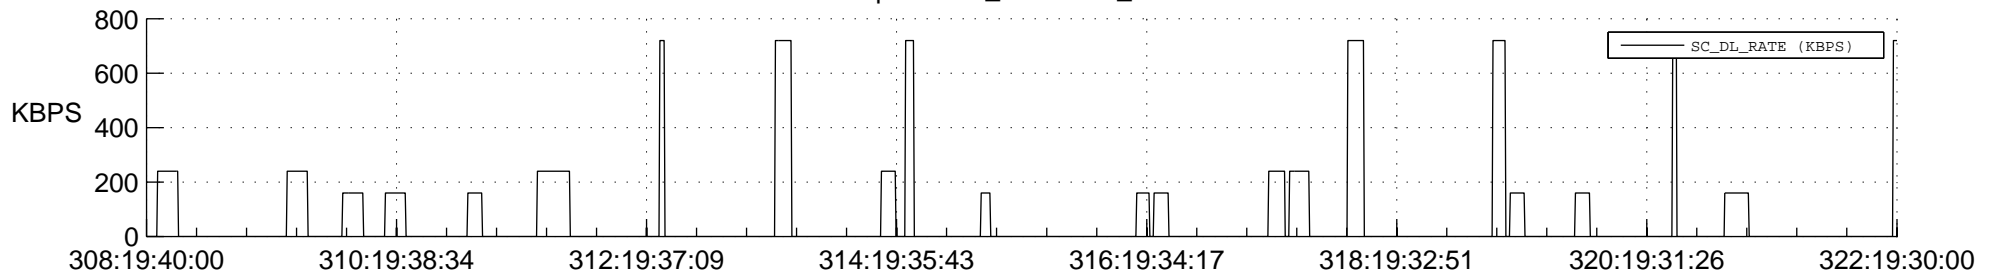

STEREO AHEAD SSR PCT Full Prediction

SWAVES_Percent_Full_Prediction

IMPACT_Percent_Full_Prediction

PLASTIC_Percent_Full_Prediction

Spacecraft_DownLink_Rate

Ground Time (2016:308:19:40:00.000 -2016:322:19:30:00.000)