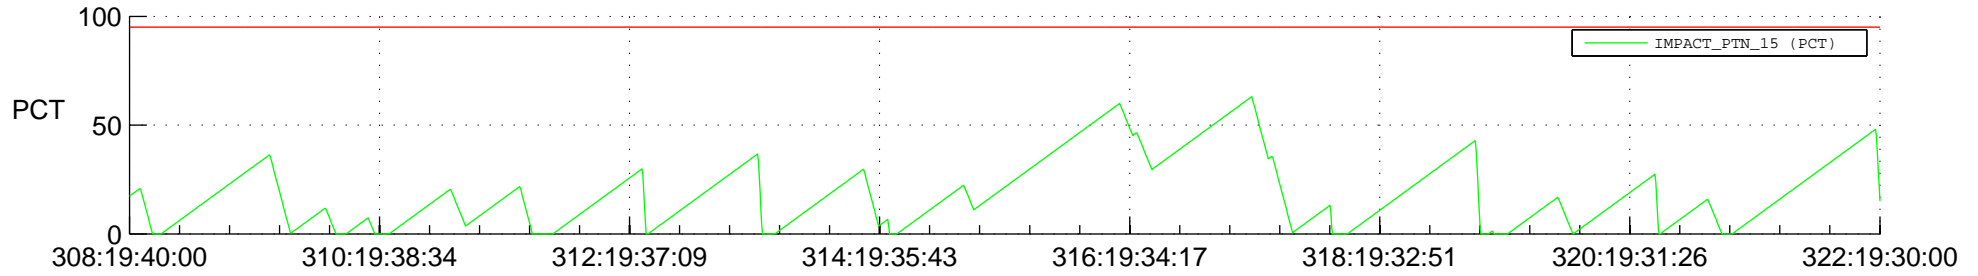

STEREO AHEAD SSR PCT Full Prediction

SWAVES_Percent_Full_Prediction

IMPACT_Percent_Full_Prediction

PLASTIC_Percent_Full_Prediction

Spacecraft_DownLink_Rate

Ground Time (2016:308:19:40:00.000 -2016:322:19:30:00.000)