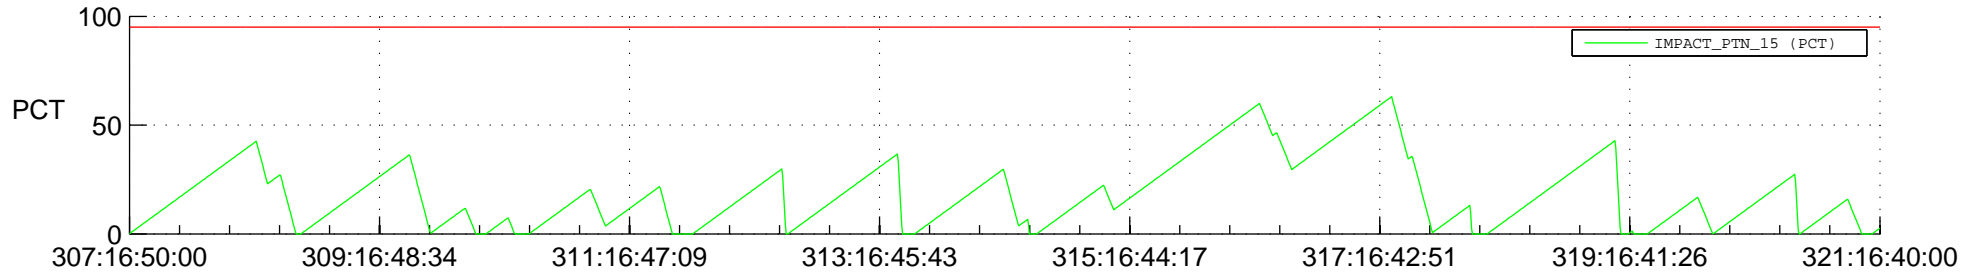

IMPACT_Percent_Full_Prediction