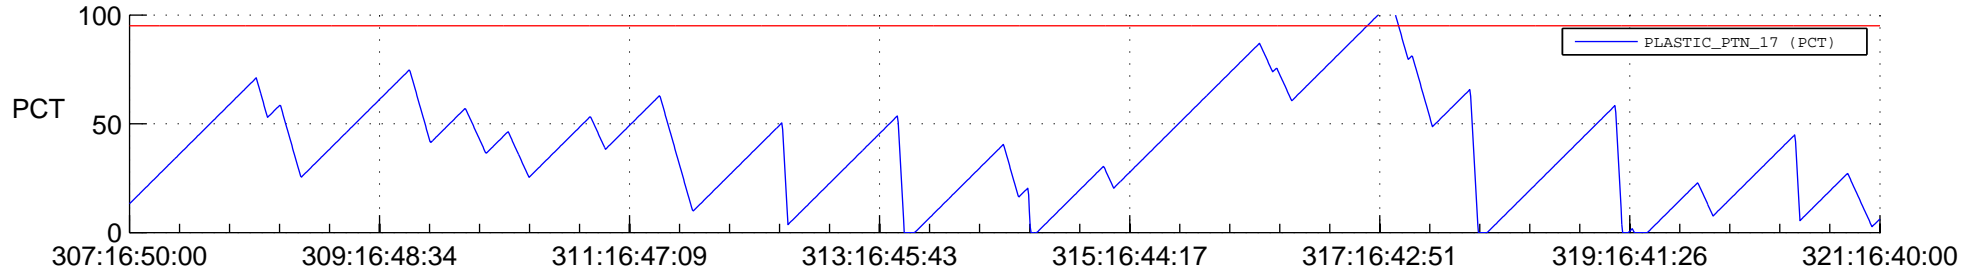

# STEREO AHEAD SSR PCT Full Prediction

## SWAVES\_Percent\_Full\_Prediction

## Spacecraft\_DownLink\_Rate

Ground Time (2016:307:16:50:00.000 -2016:321:16:40:00.000)