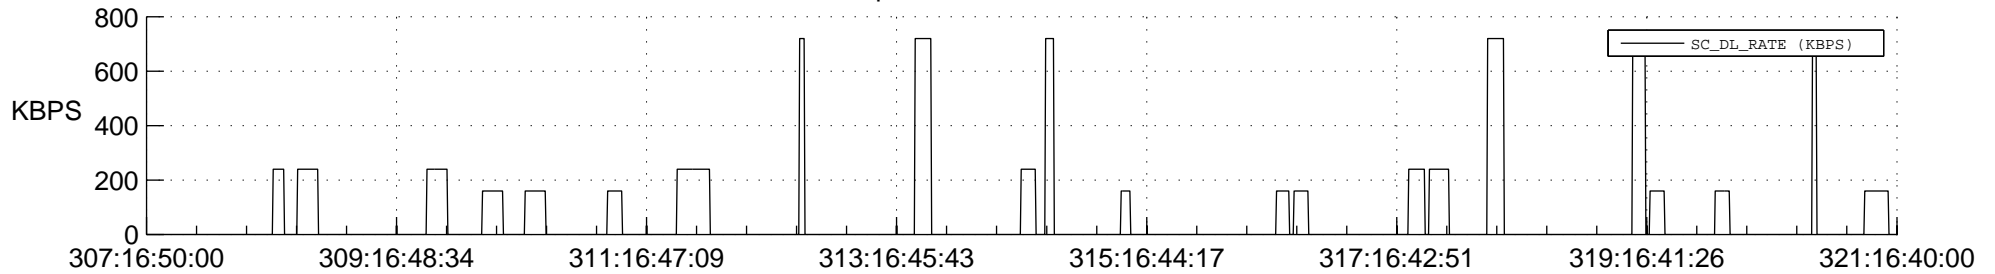

## Spacecraft\_DownLink\_Rate

Ground Time (2016:307:16:50:00.000 -2016:321:16:40:00.000)