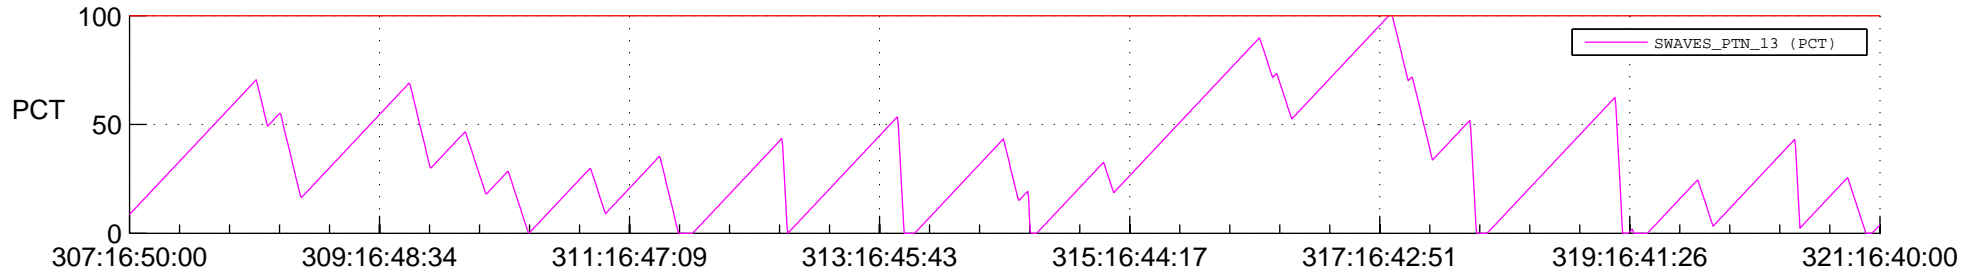

## SWAVES\_Percent\_Full\_Prediction

## Spacecraft\_DownLink\_Rate

Ground Time (2016:307:16:50:00.000 -2016:321:16:40:00.000)