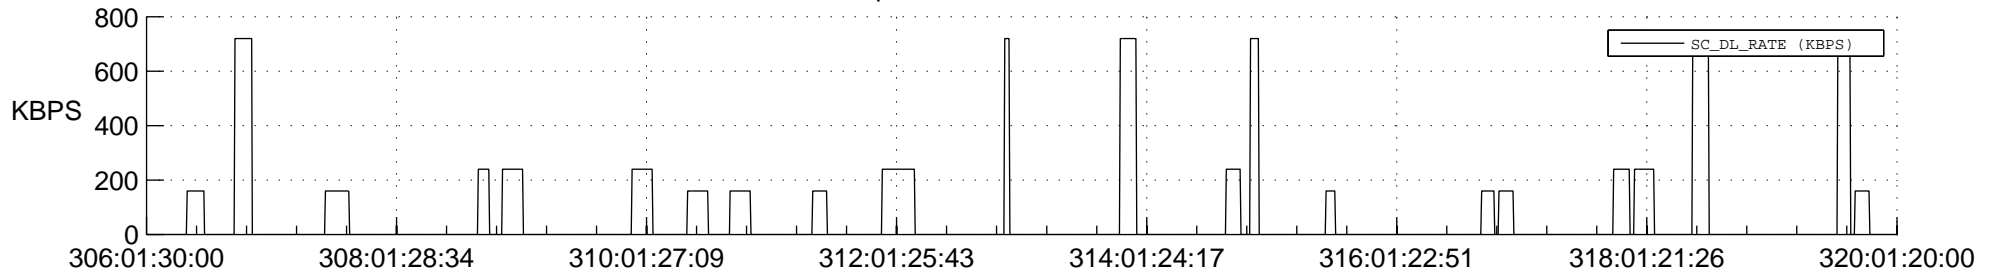

## Spacecraft\_DownLink\_Rate

Ground Time (2016:306:01:30:00.000 -2016:320:01:20:00.000)