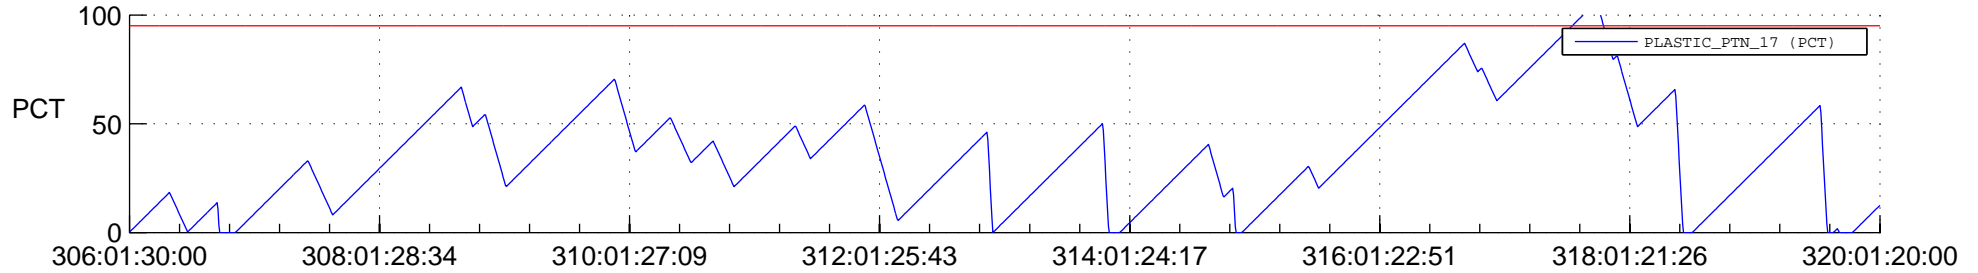

# STEREO AHEAD SSR PCT Full Prediction

## SWAVES\_Percent\_Full\_Prediction

## Spacecraft\_DownLink\_Rate

Ground Time (2016:306:01:30:00.000 -2016:320:01:20:00.000)