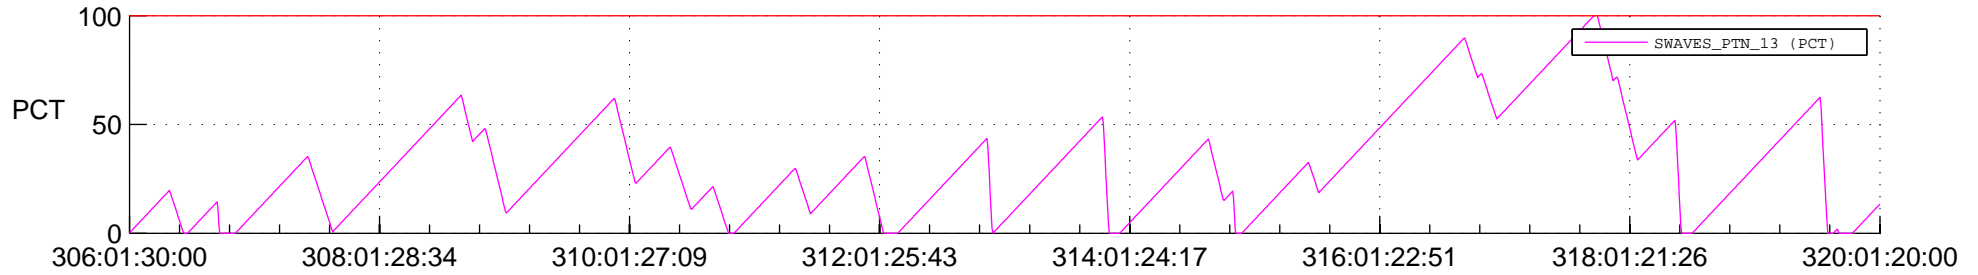

## SWAVES\_Percent\_Full\_Prediction

## Spacecraft\_DownLink\_Rate

Ground Time (2016:306:01:30:00.000 -2016:320:01:20:00.000)