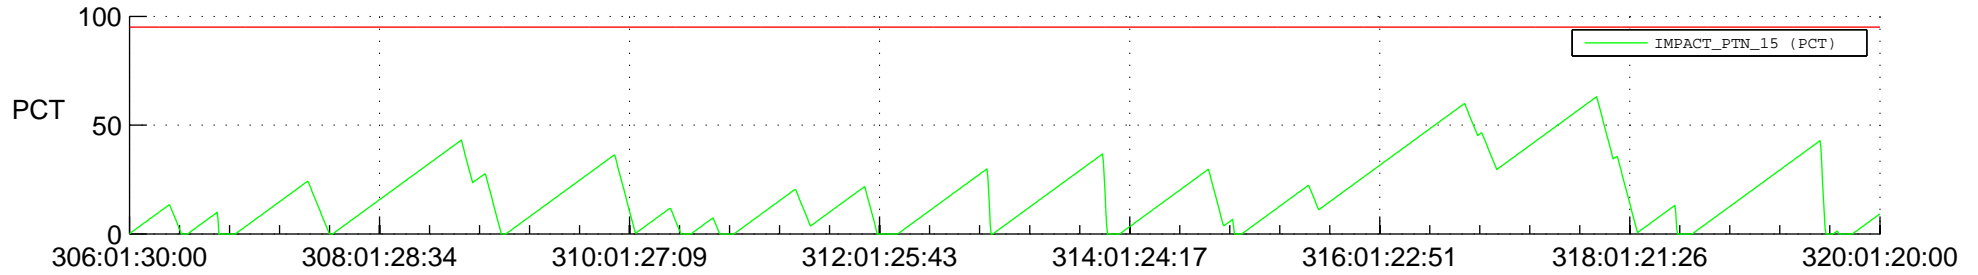

IMPACT_Percent_Full_Prediction