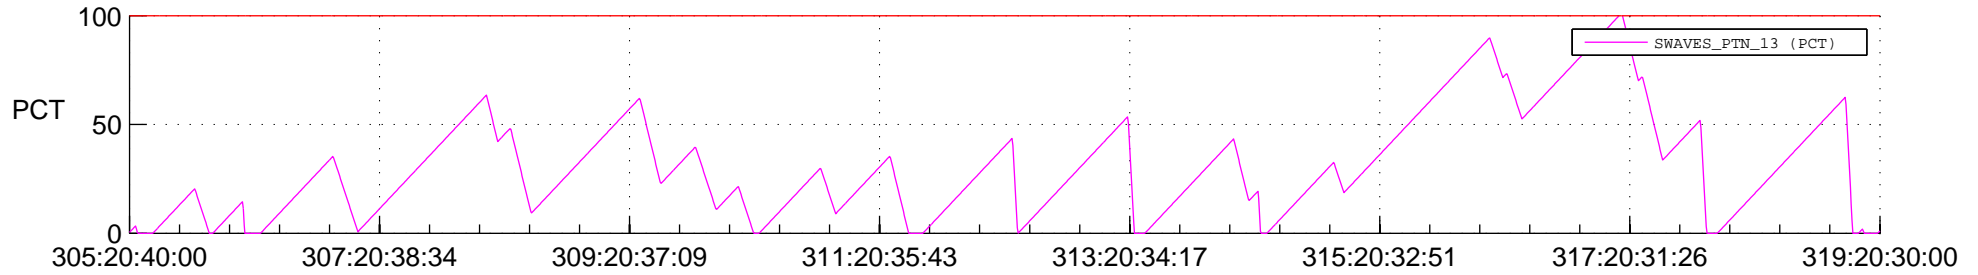

STEREO AHEAD SSR PCT Full Prediction

SWAVES_Percent_Full_Prediction

IMPACT_Percent_Full_Prediction

PLASTIC_Percent_Full_Prediction

Spacecraft_DownLink_Rate

Ground Time (2016:305:20:40:00.000 -2016:319:20:30:00.000)