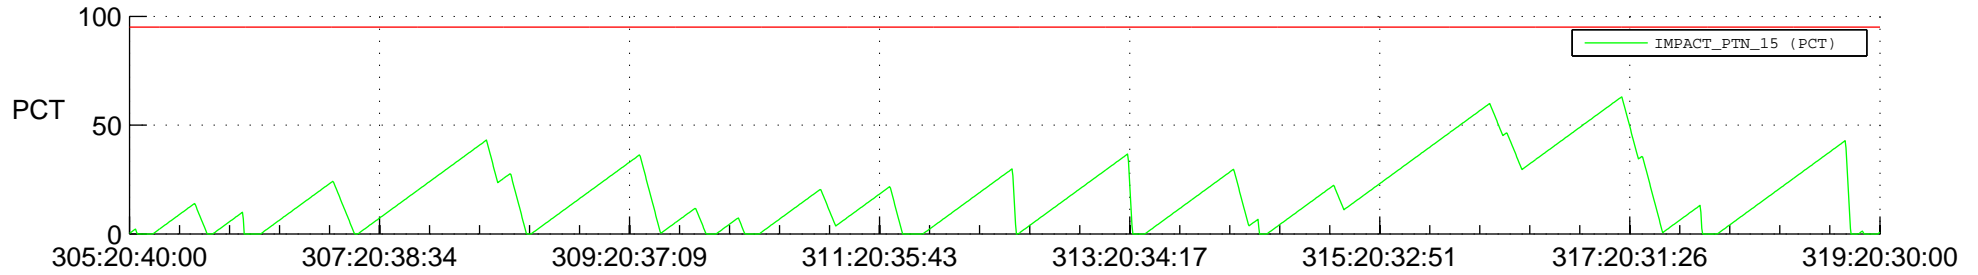

STEREO AHEAD SSR PCT Full Prediction

SWAVES_Percent_Full_Prediction

IMPACT_Percent_Full_Prediction

PLASTIC_Percent_Full_Prediction

Spacecraft_DownLink_Rate

Ground Time (2016:305:20:40:00.000 -2016:319:20:30:00.000)