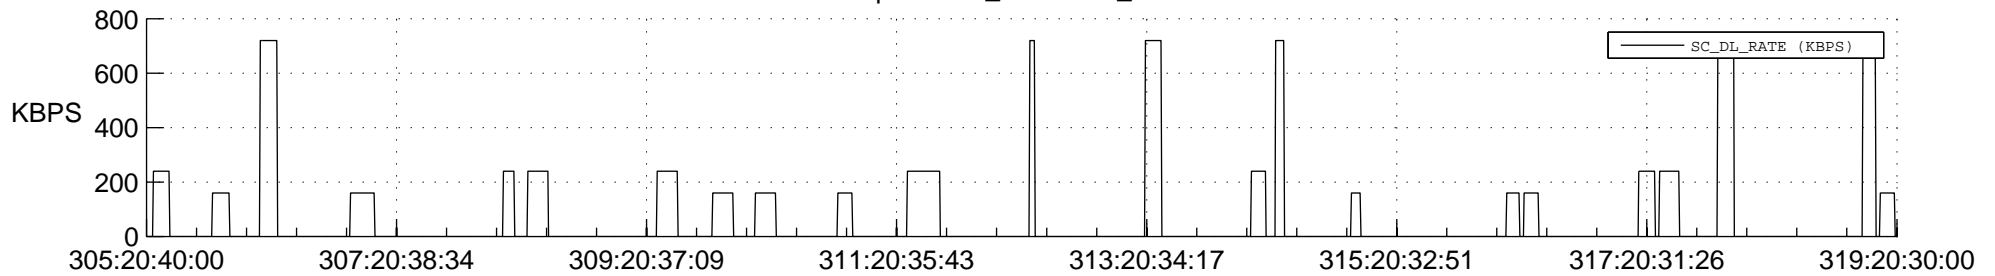

STEREO AHEAD SSR PCT Full Prediction

SWAVES_Percent_Full_Prediction

IMPACT_Percent_Full_Prediction

PLASTIC_Percent_Full_Prediction

Spacecraft_DownLink_Rate

Ground Time (2016:305:20:40:00.000 -2016:319:20:30:00.000)