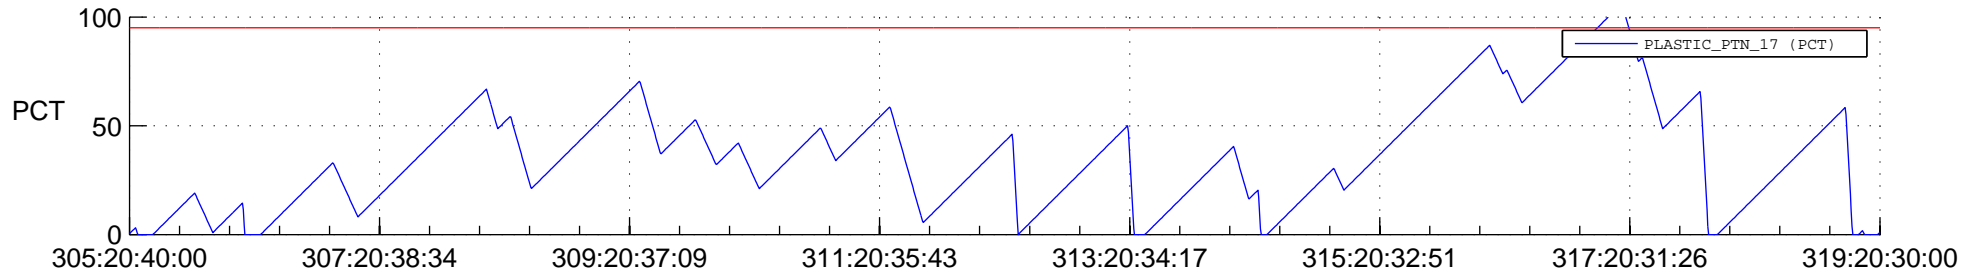

STEREO AHEAD SSR PCT Full Prediction

SWAVES_Percent_Full_Prediction

IMPACT_Percent_Full_Prediction

PLASTIC_Percent_Full_Prediction

Spacecraft_DownLink_Rate

Ground Time (2016:305:20:40:00.000 -2016:319:20:30:00.000)