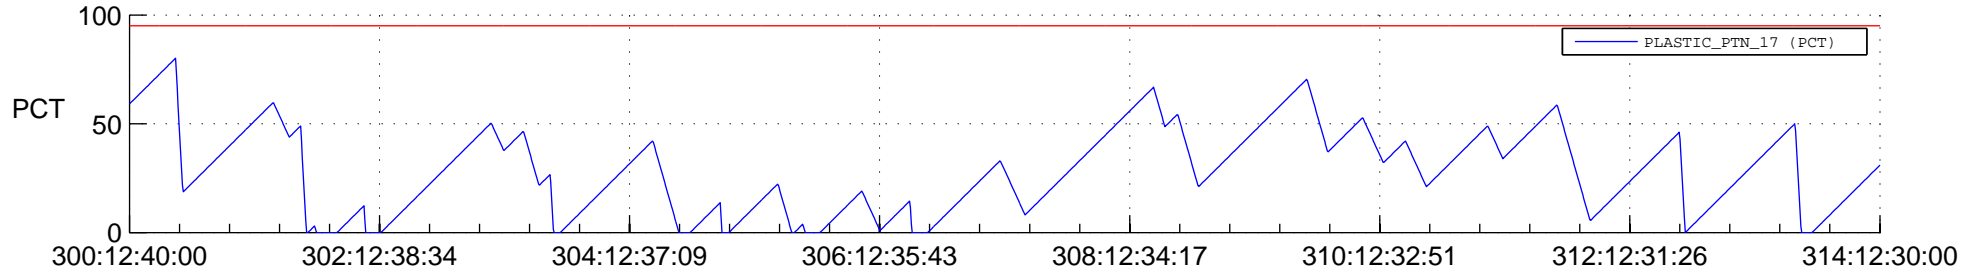

STEREO AHEAD SSR PCT Full Prediction

SWAVES_Percent_Full_Prediction

IMPACT_Percent_Full_Prediction

PLASTIC_Percent_Full_Prediction

Spacecraft_DownLink_Rate