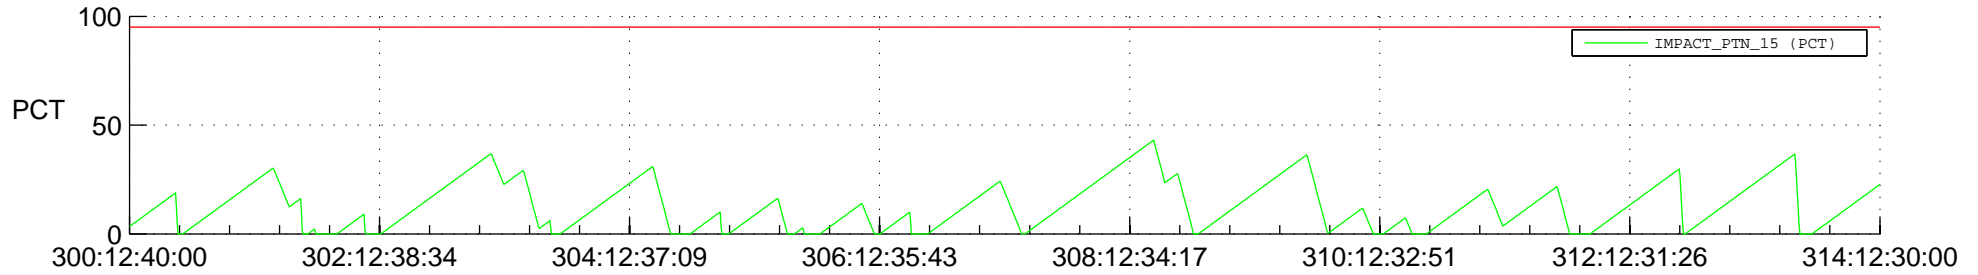

STEREO AHEAD SSR PCT Full Prediction

SWAVES_Percent_Full_Prediction

IMPACT_Percent_Full_Prediction

PLASTIC_Percent_Full_Prediction

Spacecraft_DownLink_Rate