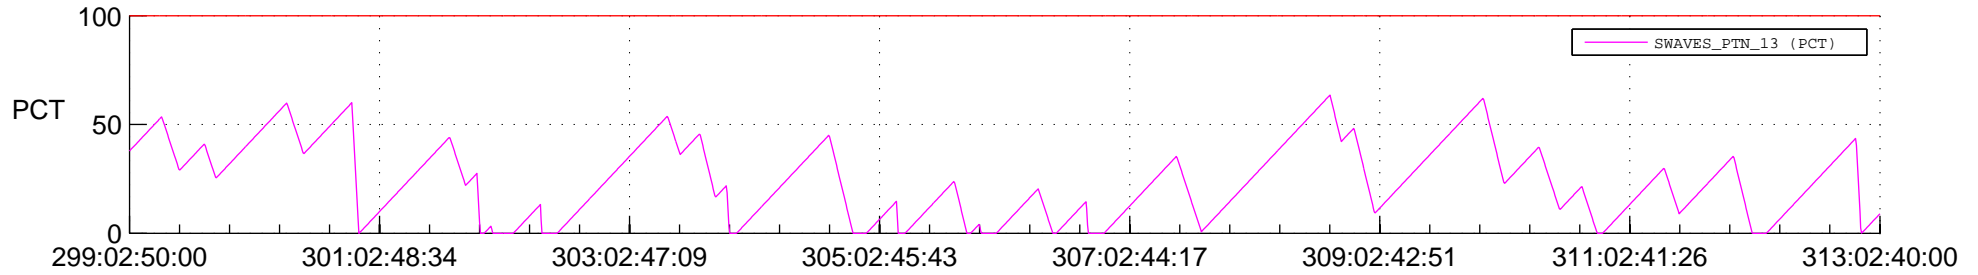

# STEREO AHEAD SSR PCT Full Prediction

## SWAVES\_Percent\_Full\_Prediction

## Spacecraft\_DownLink\_Rate

Ground Time (2016:299:02:50:00.000 -2016:313:02:40:00.000)