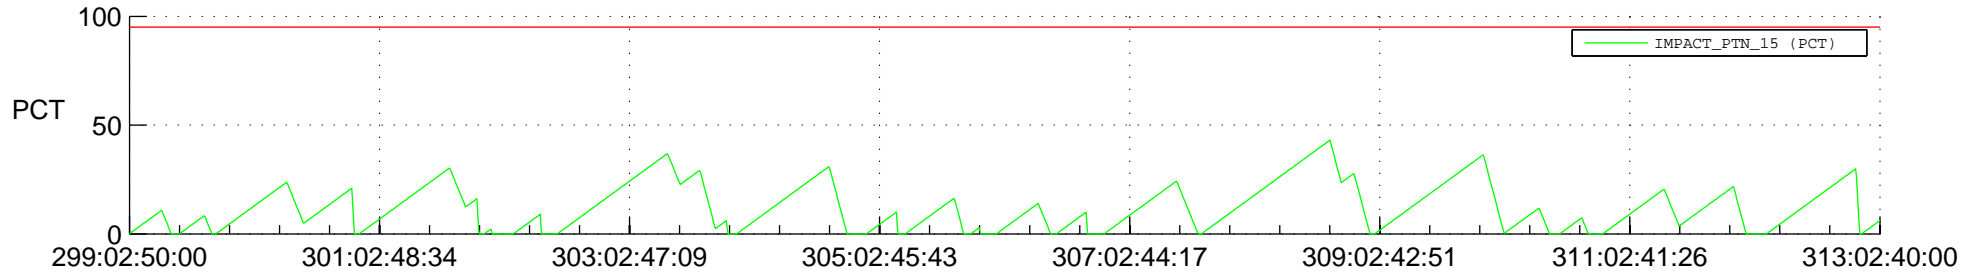

IMPACT_Percent_Full_Prediction