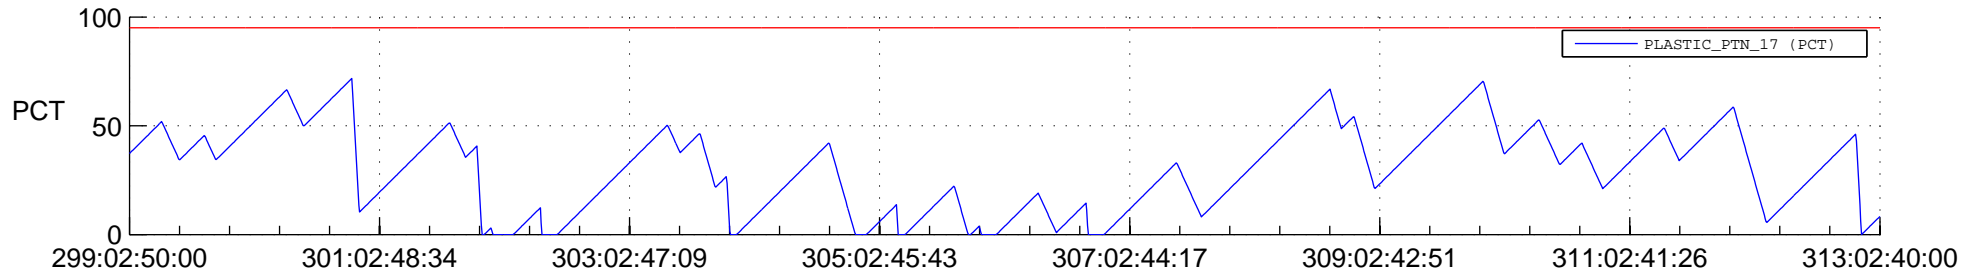

PLASTIC_Percent_Full_Prediction