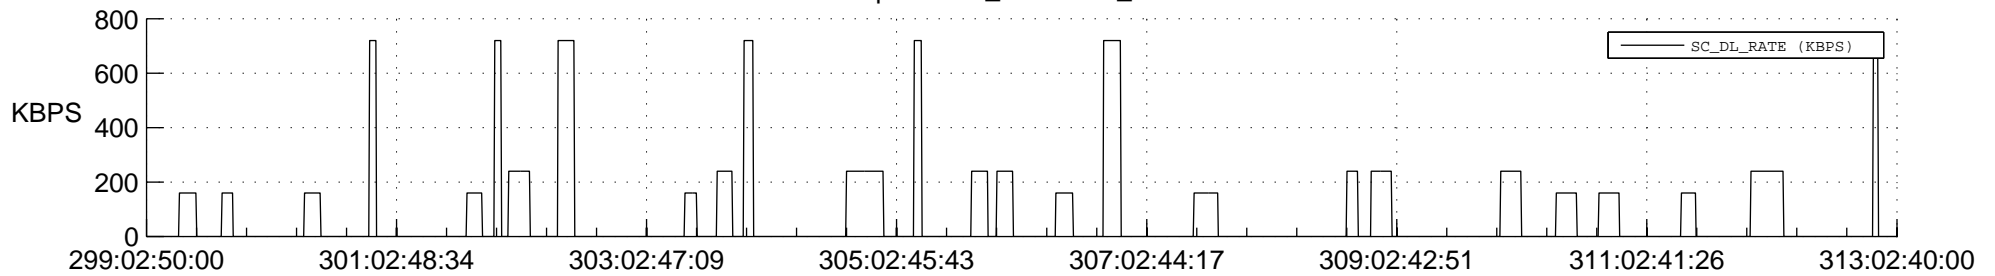

## Spacecraft\_DownLink\_Rate

Ground Time (2016:299:02:50:00.000 -2016:313:02:40:00.000)