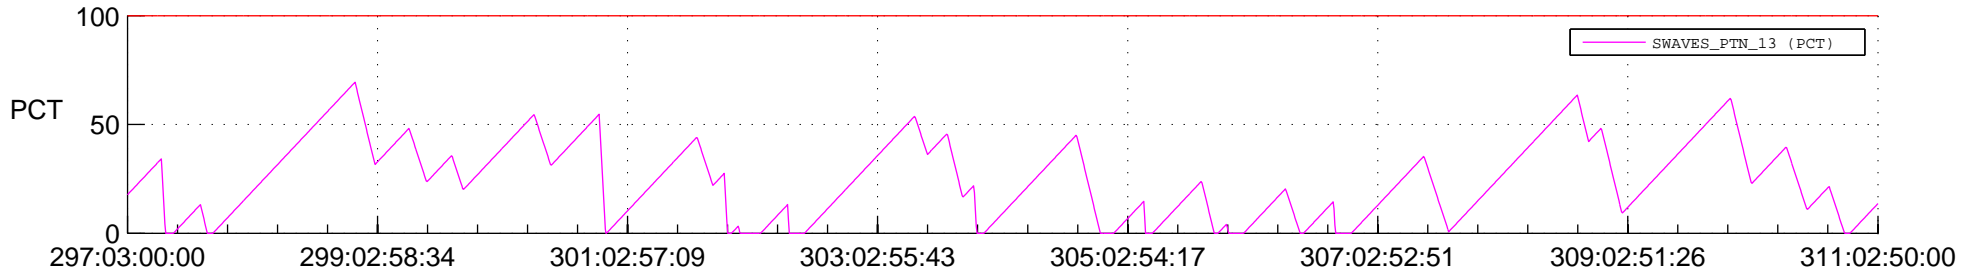

STEREO AHEAD SSR PCT Full Prediction

SWAVES_Percent_Full_Prediction

IMPACT_Percent_Full_Prediction

PLASTIC_Percent_Full_Prediction

Spacecraft_DownLink_Rate

Ground Time (2016:297:03:00:00.000 -2016:311:02:50:00.000)