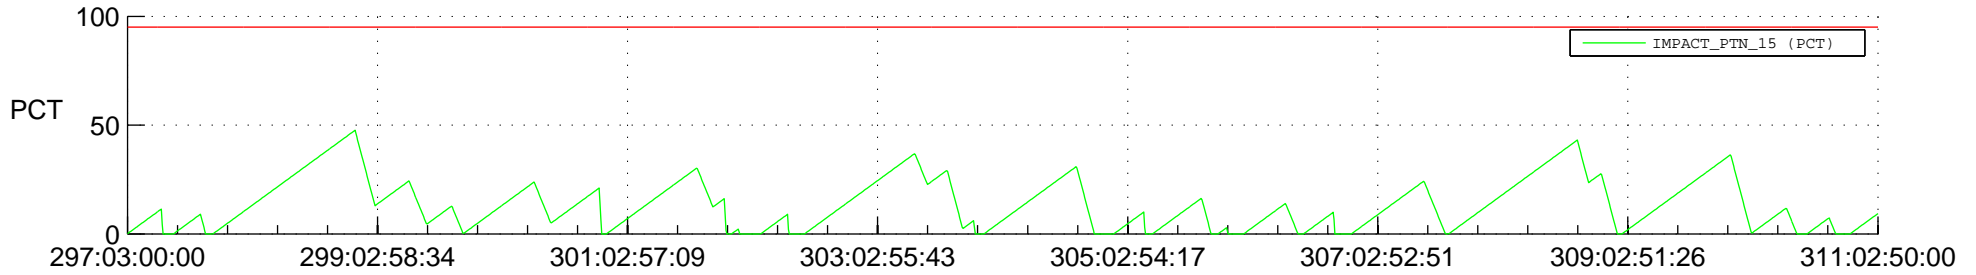

STEREO AHEAD SSR PCT Full Prediction

SWAVES_Percent_Full_Prediction

IMPACT_Percent_Full_Prediction

PLASTIC_Percent_Full_Prediction

Spacecraft_DownLink_Rate

Ground Time (2016:297:03:00:00.000 -2016:311:02:50:00.000)