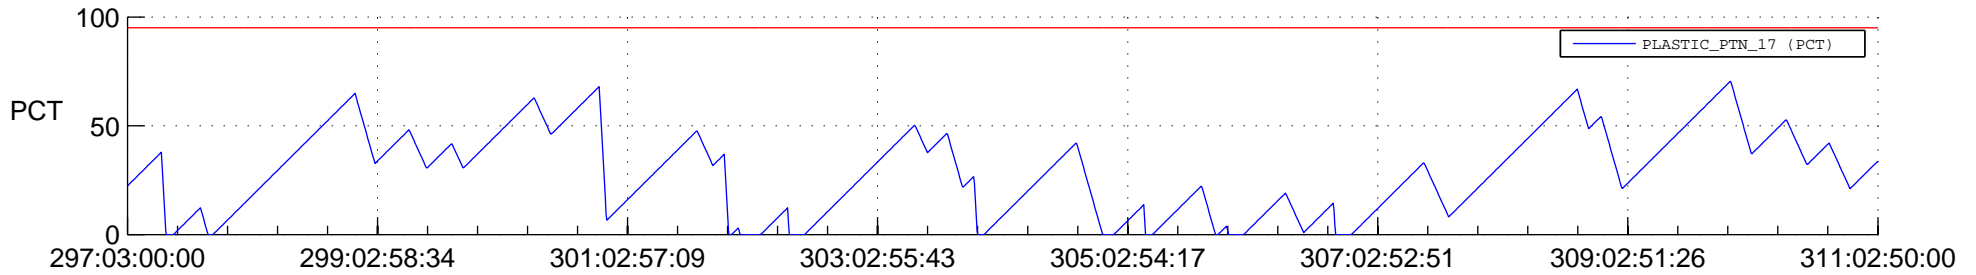

STEREO AHEAD SSR PCT Full Prediction

SWAVES_Percent_Full_Prediction

IMPACT_Percent_Full_Prediction

PLASTIC_Percent_Full_Prediction

Spacecraft_DownLink_Rate

Ground Time (2016:297:03:00:00.000 -2016:311:02:50:00.000)