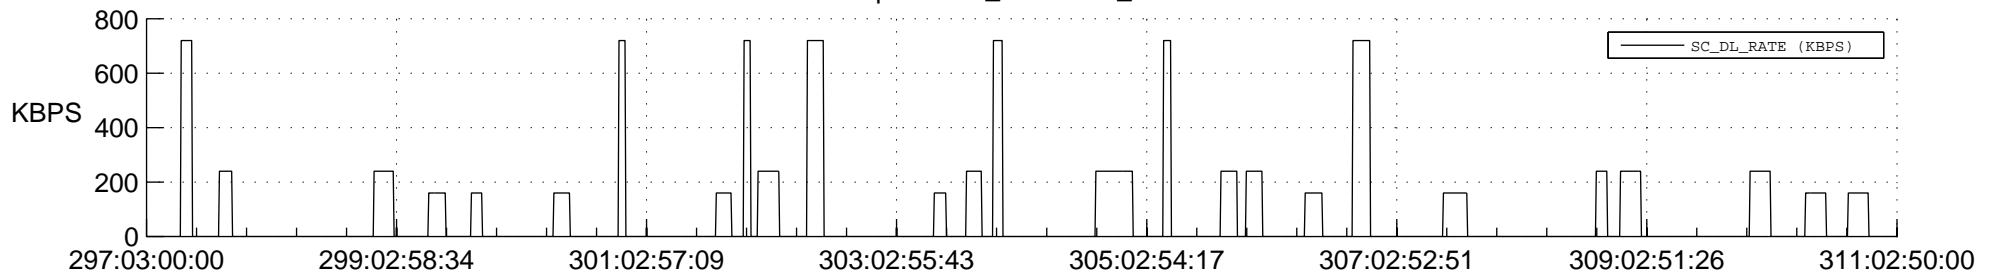

STEREO AHEAD SSR PCT Full Prediction

SWAVES_Percent_Full_Prediction

IMPACT_Percent_Full_Prediction

PLASTIC_Percent_Full_Prediction

Spacecraft_DownLink_Rate

Ground Time (2016:297:03:00:00.000 -2016:311:02:50:00.000)