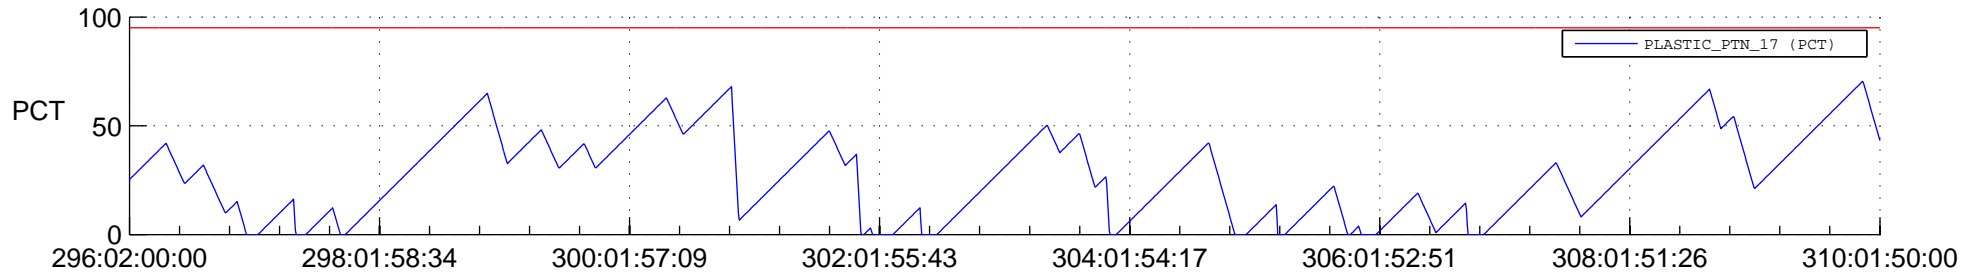

STEREO AHEAD SSR PCT Full Prediction

SWAVES_Percent_Full_Prediction

IMPACT_Percent_Full_Prediction

PLASTIC_Percent_Full_Prediction

Spacecraft_DownLink_Rate

Ground Time (2016:296:02:00:00.000 -2016:310:01:50:00.000)