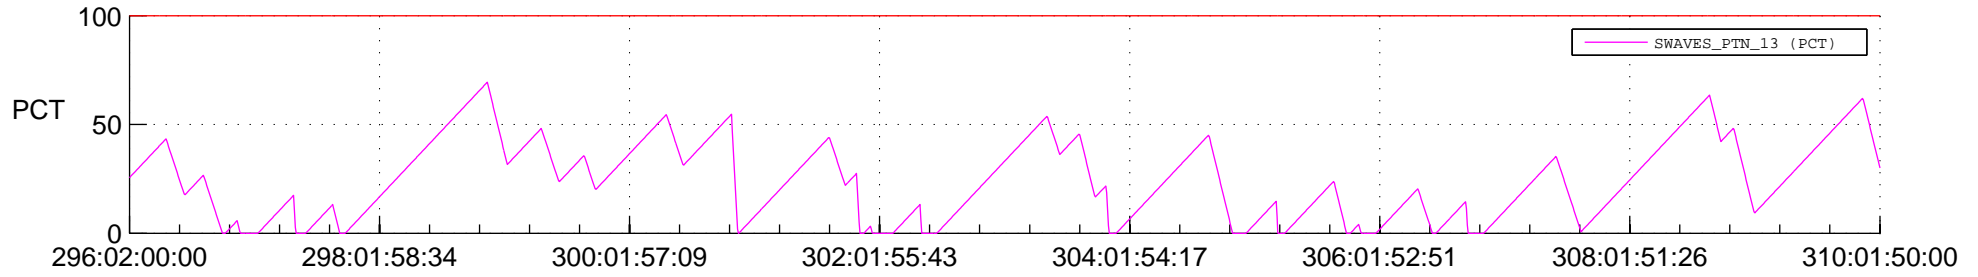

STEREO AHEAD SSR PCT Full Prediction

SWAVES_Percent_Full_Prediction

IMPACT_Percent_Full_Prediction

PLASTIC_Percent_Full_Prediction

Spacecraft_DownLink_Rate

Ground Time (2016:296:02:00:00.000 -2016:310:01:50:00.000)