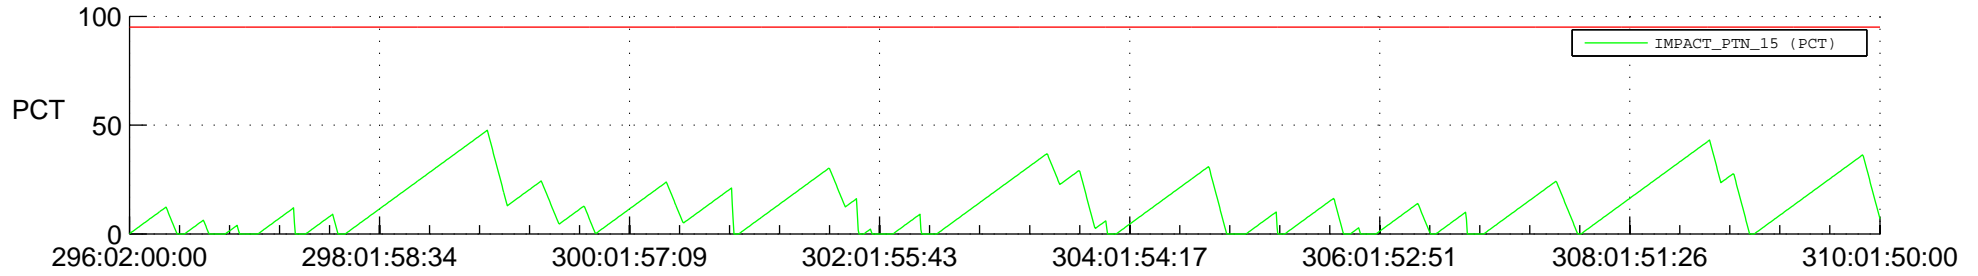

STEREO AHEAD SSR PCT Full Prediction

SWAVES_Percent_Full_Prediction

IMPACT_Percent_Full_Prediction

PLASTIC_Percent_Full_Prediction

Spacecraft_DownLink_Rate

Ground Time (2016:296:02:00:00.000 -2016:310:01:50:00.000)