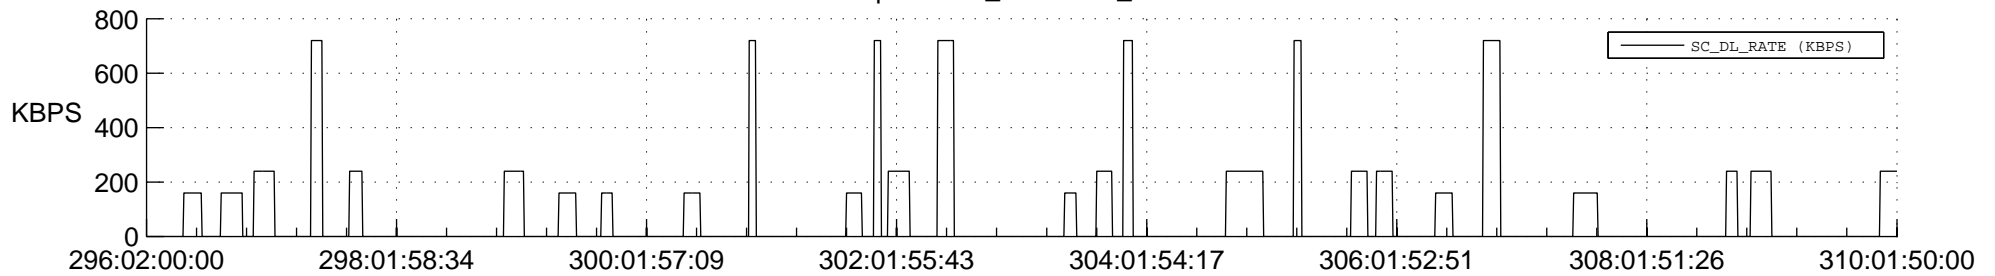

STEREO AHEAD SSR PCT Full Prediction

SWAVES_Percent_Full_Prediction

IMPACT_Percent_Full_Prediction

PLASTIC_Percent_Full_Prediction

Spacecraft_DownLink_Rate

Ground Time (2016:296:02:00:00.000 -2016:310:01:50:00.000)