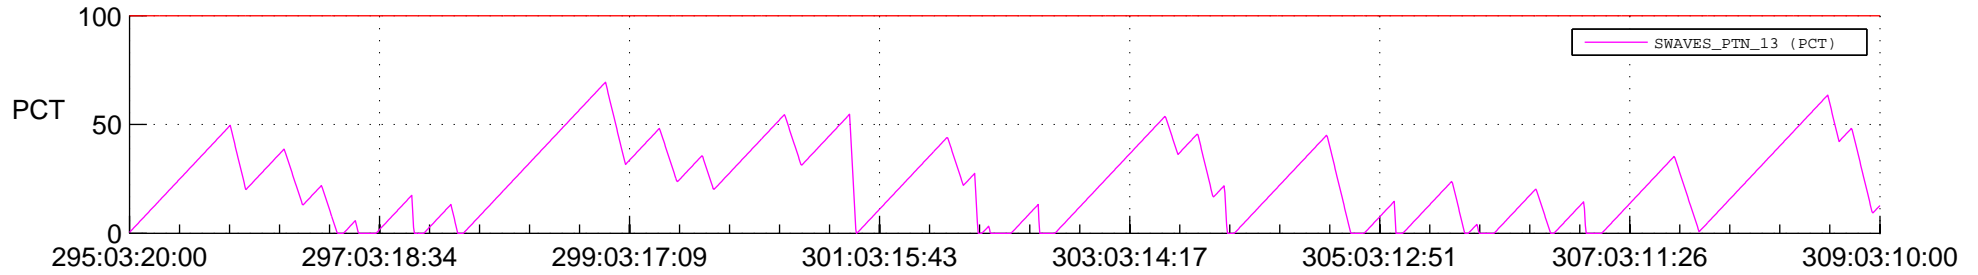

STEREO AHEAD SSR PCT Full Prediction

SWAVES_Percent_Full_Prediction

IMPACT_Percent_Full_Prediction

PLASTIC_Percent_Full_Prediction

Spacecraft_DownLink_Rate

Ground Time (2016:295:03:20:00.000 -2016:309:03:10:00.000)