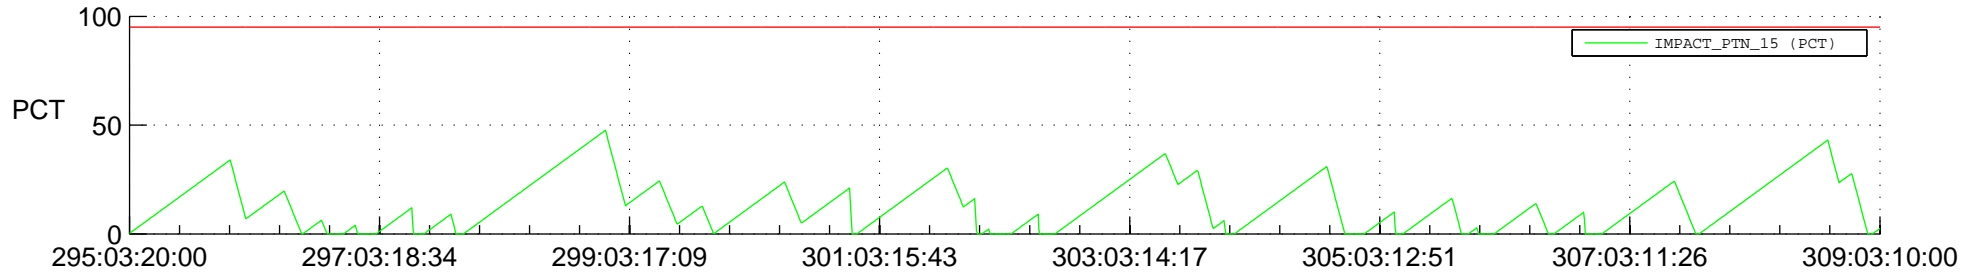

STEREO AHEAD SSR PCT Full Prediction

SWAVES_Percent_Full_Prediction

IMPACT_Percent_Full_Prediction

PLASTIC_Percent_Full_Prediction

Spacecraft_DownLink_Rate

Ground Time (2016:295:03:20:00.000 -2016:309:03:10:00.000)