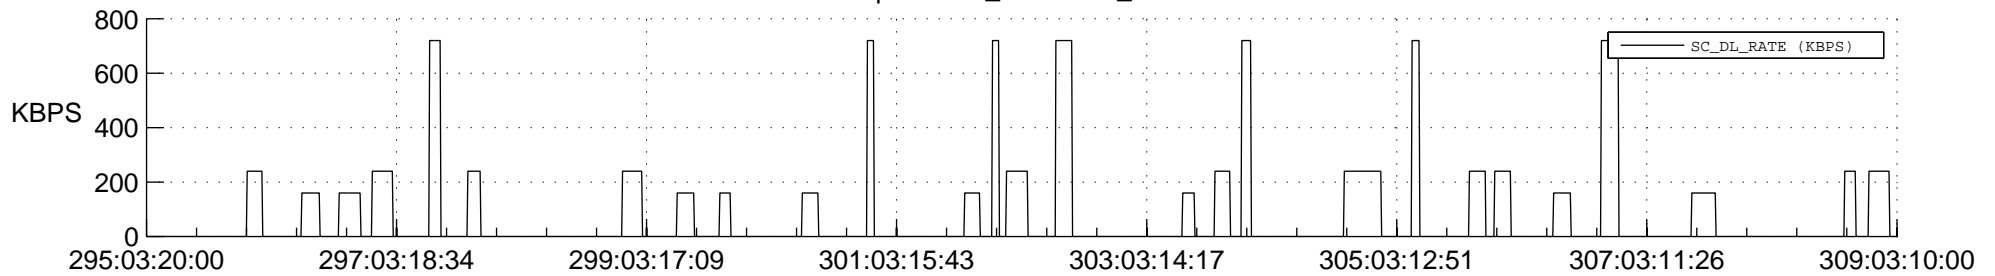

STEREO AHEAD SSR PCT Full Prediction

SWAVES_Percent_Full_Prediction

IMPACT_Percent_Full_Prediction

PLASTIC_Percent_Full_Prediction

Spacecraft_DownLink_Rate

Ground Time (2016:295:03:20:00.000 -2016:309:03:10:00.000)