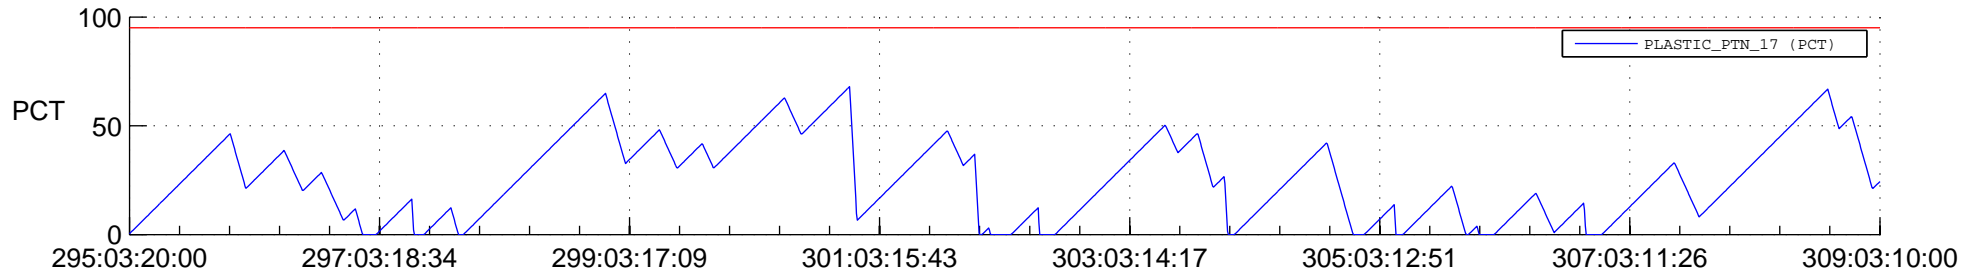

STEREO AHEAD SSR PCT Full Prediction

SWAVES_Percent_Full_Prediction

IMPACT_Percent_Full_Prediction

PLASTIC_Percent_Full_Prediction

Spacecraft_DownLink_Rate

Ground Time (2016:295:03:20:00.000 -2016:309:03:10:00.000)