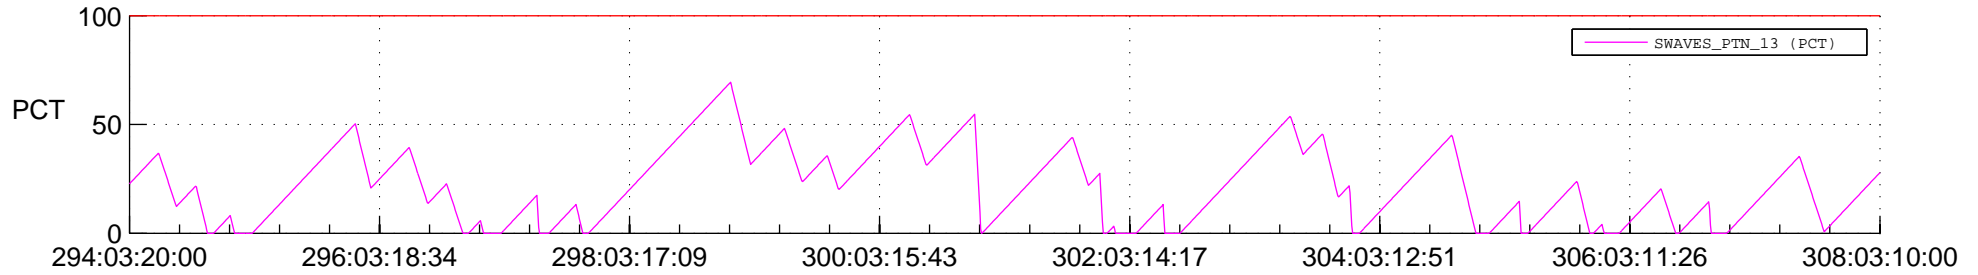

# STEREO AHEAD SSR PCT Full Prediction

## SWAVES\_Percent\_Full\_Prediction

## Spacecraft\_DownLink\_Rate

Ground Time (2016:294:03:20:00.000 -2016:308:03:10:00.000)