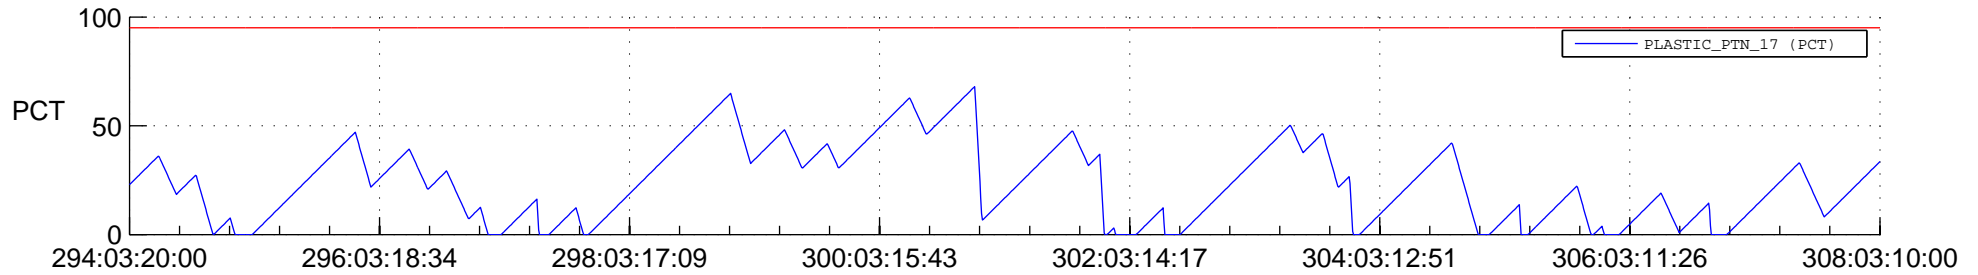

# STEREO AHEAD SSR PCT Full Prediction

## SWAVES\_Percent\_Full\_Prediction

## Spacecraft\_DownLink\_Rate

Ground Time (2016:294:03:20:00.000 -2016:308:03:10:00.000)