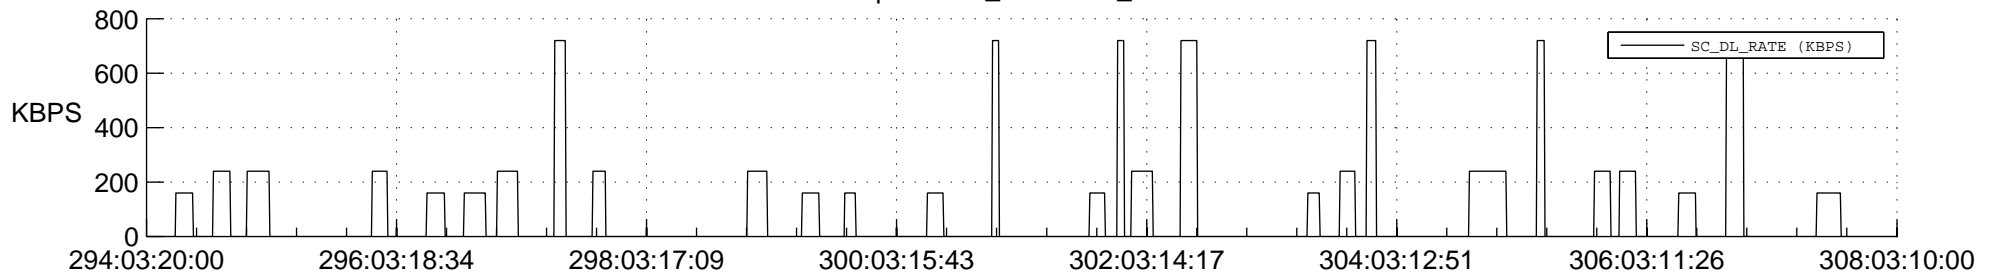

## Spacecraft\_DownLink\_Rate

Ground Time (2016:294:03:20:00.000 -2016:308:03:10:00.000)