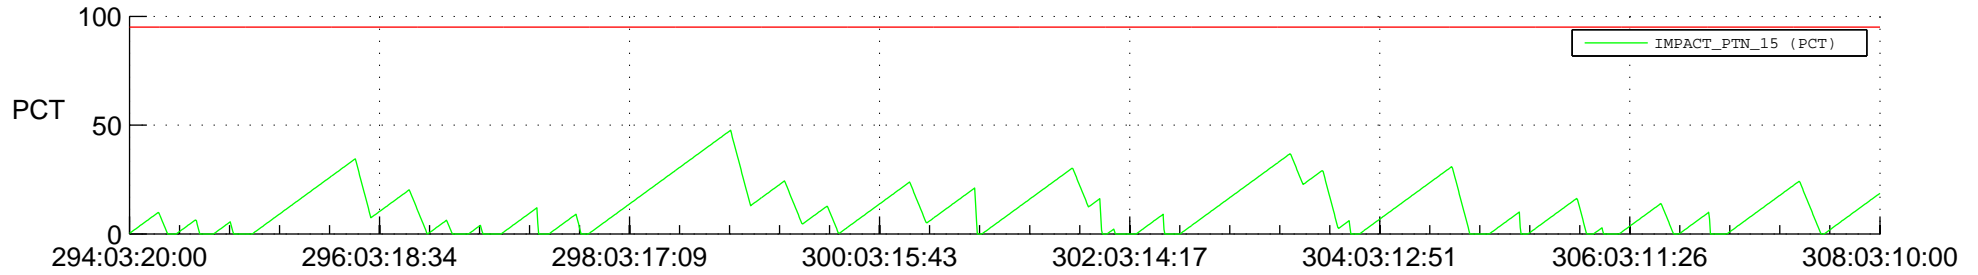

IMPACT_Percent_Full_Prediction