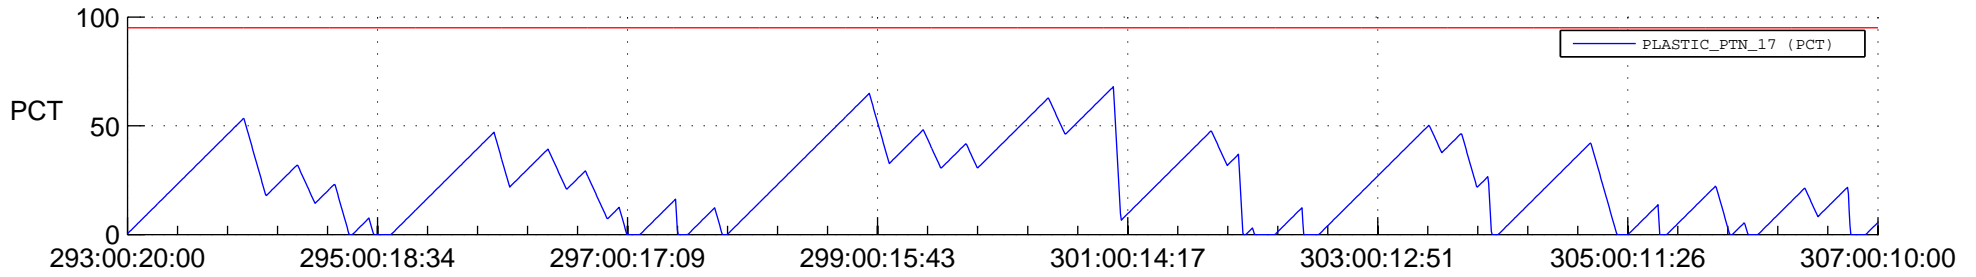

STEREO AHEAD SSR PCT Full Prediction

SWAVES_Percent_Full_Prediction

IMPACT_Percent_Full_Prediction

PLASTIC_Percent_Full_Prediction

Spacecraft_DownLink_Rate

Ground Time (2016:293:00:20:00.000 -2016:307:00:10:00.000)