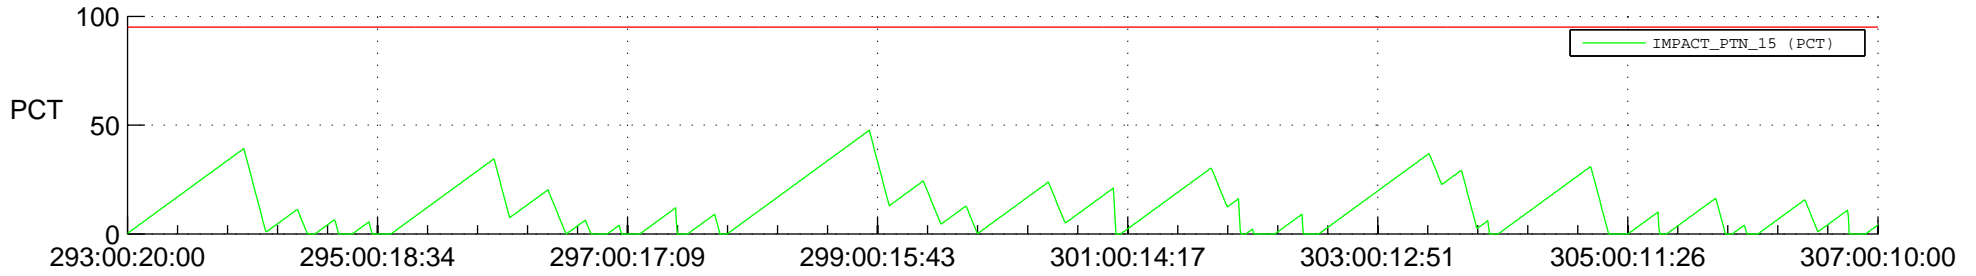

STEREO AHEAD SSR PCT Full Prediction

SWAVES_Percent_Full_Prediction

IMPACT_Percent_Full_Prediction

PLASTIC_Percent_Full_Prediction

Spacecraft_DownLink_Rate

Ground Time (2016:293:00:20:00.000 -2016:307:00:10:00.000)