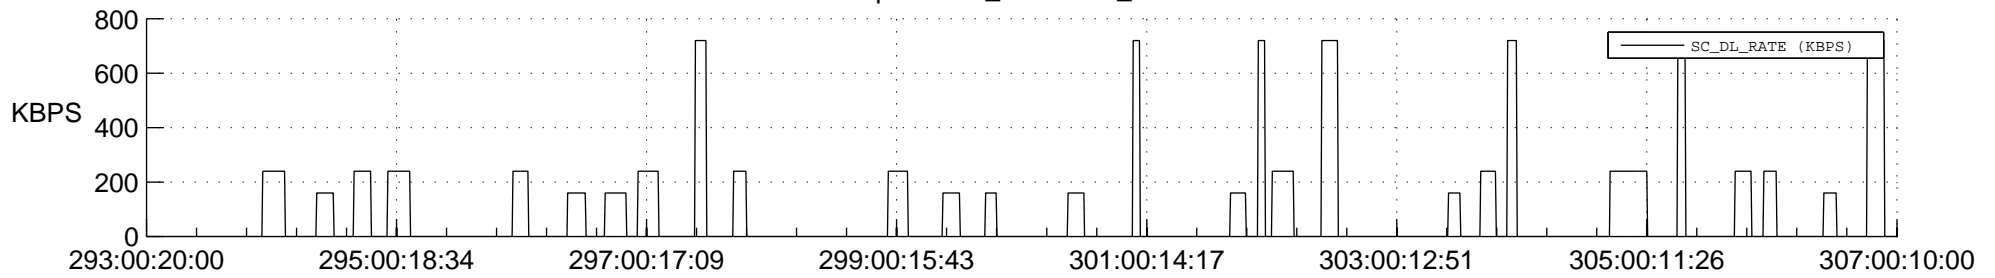

STEREO AHEAD SSR PCT Full Prediction

SWAVES_Percent_Full_Prediction

IMPACT_Percent_Full_Prediction

PLASTIC_Percent_Full_Prediction

Spacecraft_DownLink_Rate

Ground Time (2016:293:00:20:00.000 -2016:307:00:10:00.000)