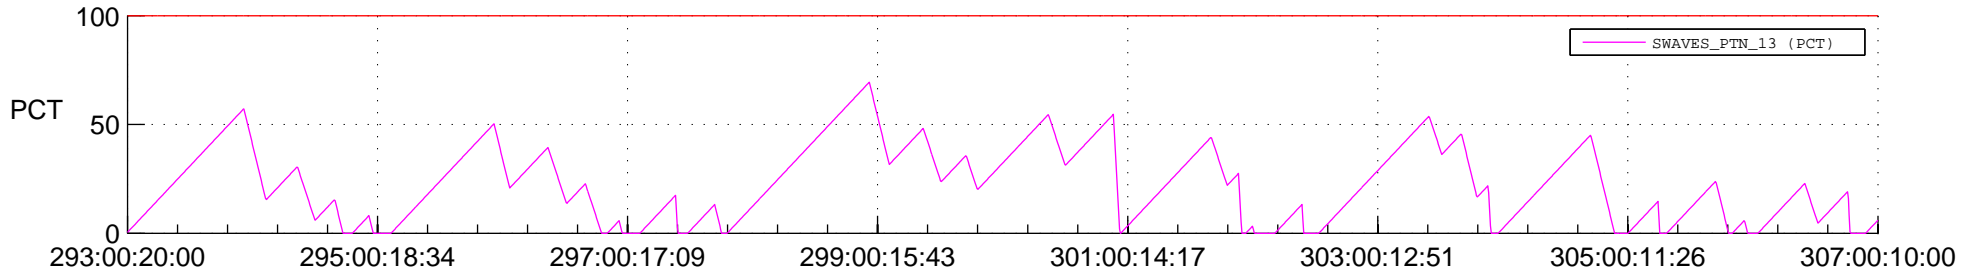

STEREO AHEAD SSR PCT Full Prediction

SWAVES_Percent_Full_Prediction

IMPACT_Percent_Full_Prediction

PLASTIC_Percent_Full_Prediction

Spacecraft_DownLink_Rate

Ground Time (2016:293:00:20:00.000 -2016:307:00:10:00.000)