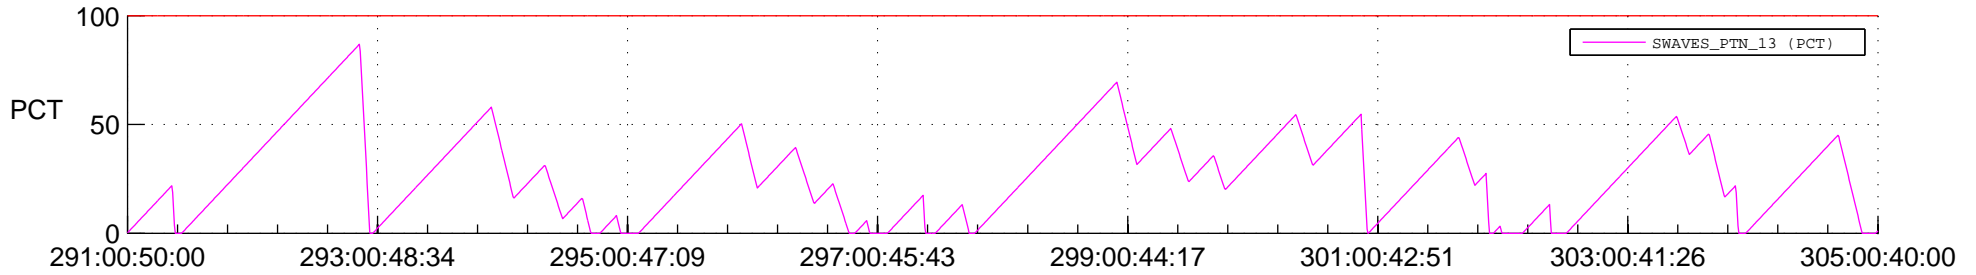

STEREO AHEAD SSR PCT Full Prediction

SWAVES_Percent_Full_Prediction

IMPACT_Percent_Full_Prediction

PLASTIC_Percent_Full_Prediction

Spacecraft_DownLink_Rate

Ground Time (2016:291:00:50:00.000 -2016:305:00:40:00.000)