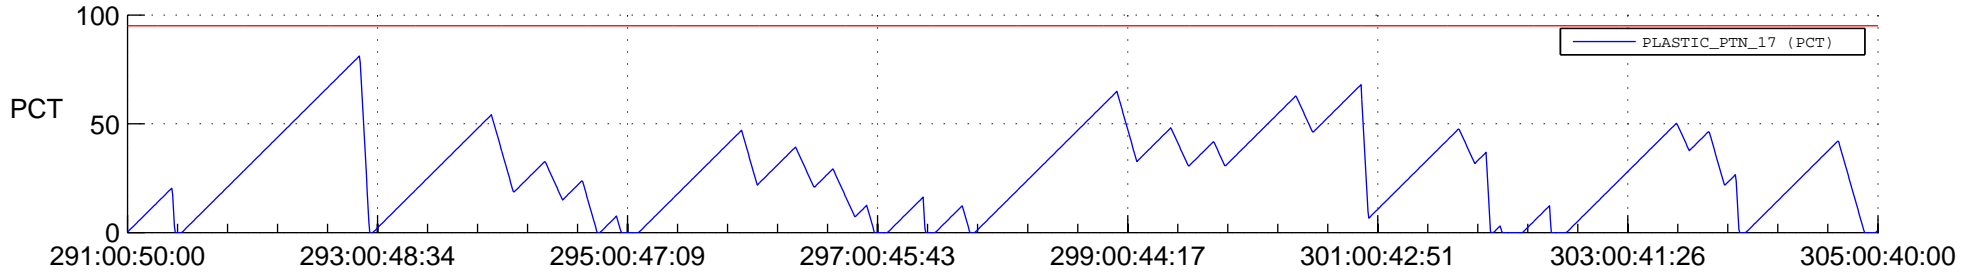

STEREO AHEAD SSR PCT Full Prediction

SWAVES_Percent_Full_Prediction

IMPACT_Percent_Full_Prediction

PLASTIC_Percent_Full_Prediction

Spacecraft_DownLink_Rate

Ground Time (2016:291:00:50:00.000 -2016:305:00:40:00.000)