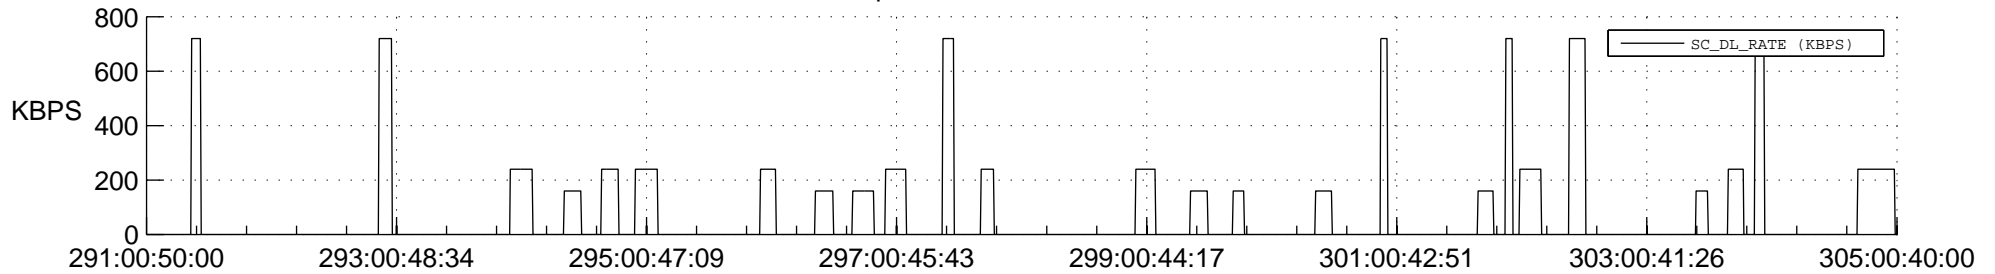

STEREO AHEAD SSR PCT Full Prediction

SWAVES_Percent_Full_Prediction

IMPACT_Percent_Full_Prediction

PLASTIC_Percent_Full_Prediction

Spacecraft_DownLink_Rate

Ground Time (2016:291:00:50:00.000 -2016:305:00:40:00.000)