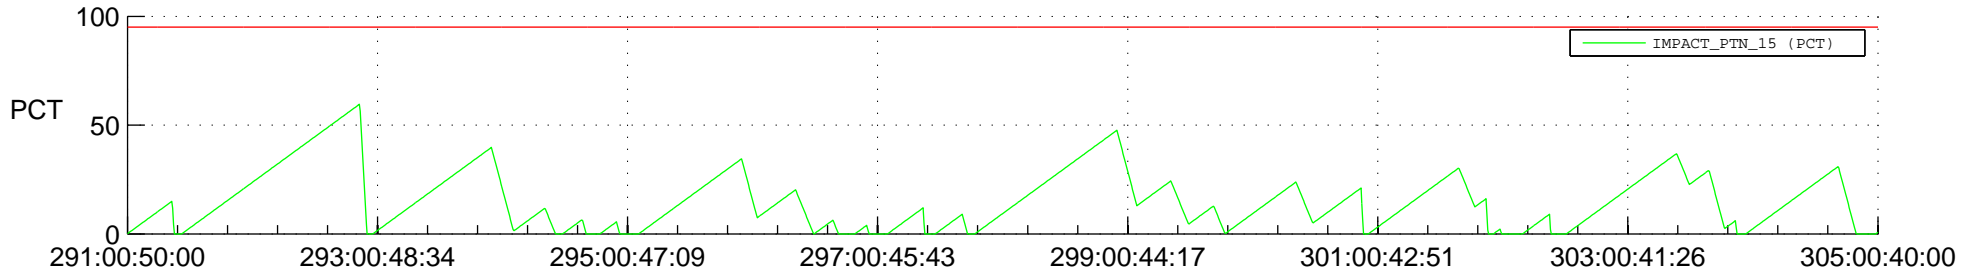

STEREO AHEAD SSR PCT Full Prediction

SWAVES_Percent_Full_Prediction

IMPACT_Percent_Full_Prediction

PLASTIC_Percent_Full_Prediction

Spacecraft_DownLink_Rate

Ground Time (2016:291:00:50:00.000 -2016:305:00:40:00.000)