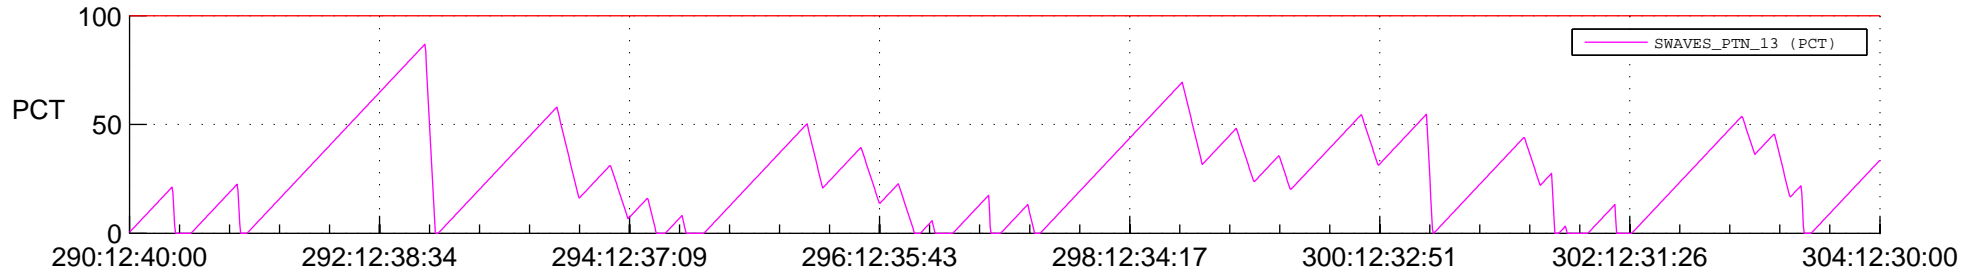

# STEREO AHEAD SSR PCT Full Prediction

## SWAVES\_Percent\_Full\_Prediction