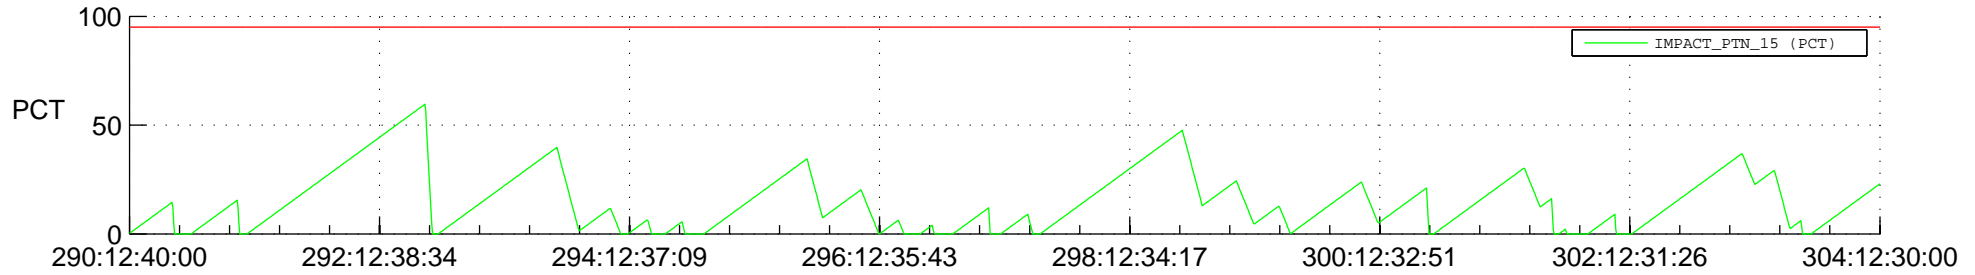

IMPACT_Percent_Full_Prediction