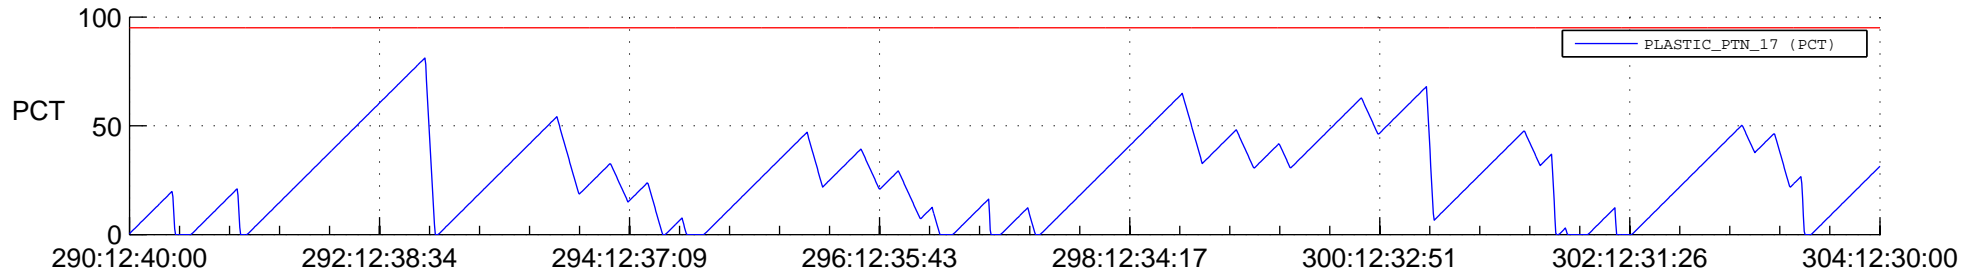

PLASTIC_Percent_Full_Prediction