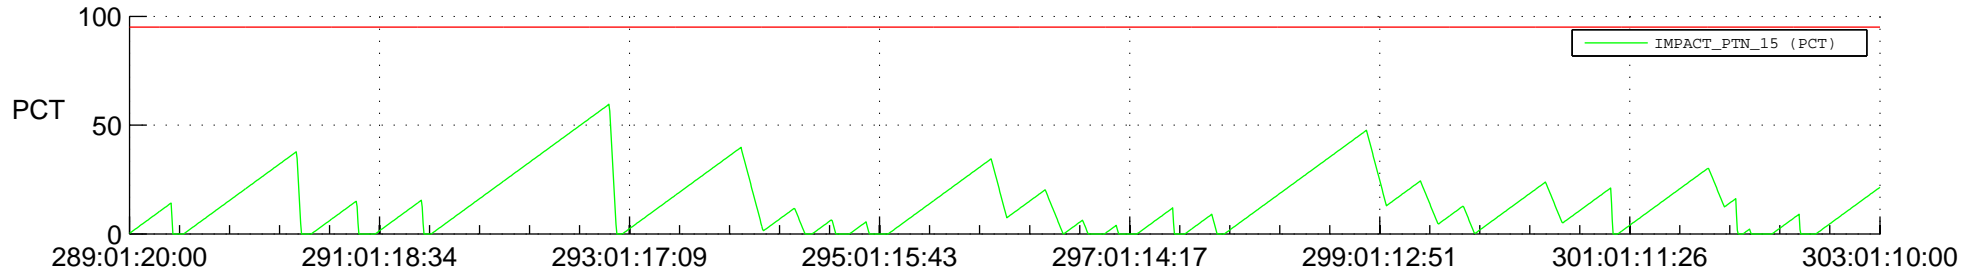

STEREO AHEAD SSR PCT Full Prediction

SWAVES_Percent_Full_Prediction

IMPACT_Percent_Full_Prediction

PLASTIC_Percent_Full_Prediction

Spacecraft_DownLink_Rate

Ground Time (2016:289:01:20:00.000 -2016:303:01:10:00.000)