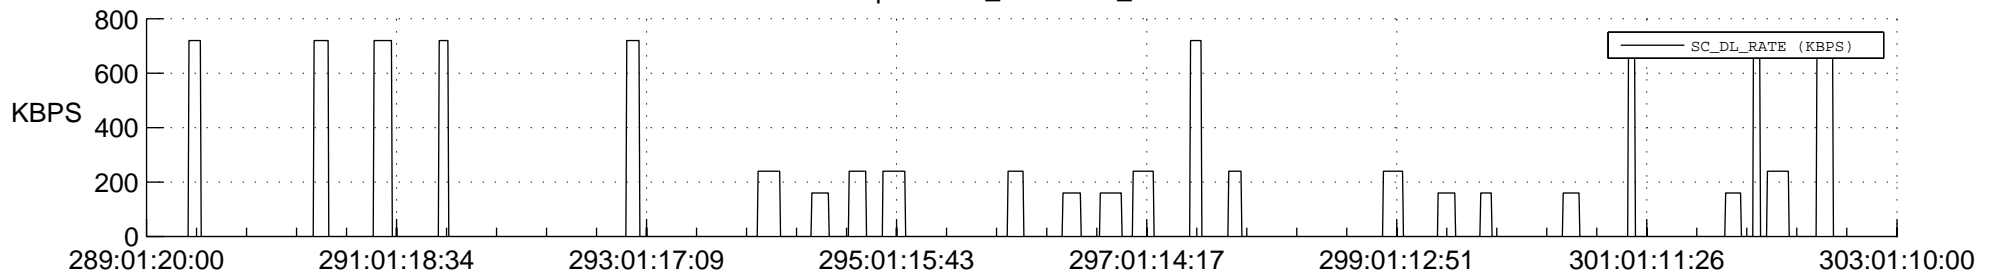

STEREO AHEAD SSR PCT Full Prediction

SWAVES_Percent_Full_Prediction

IMPACT_Percent_Full_Prediction

PLASTIC_Percent_Full_Prediction

Spacecraft_DownLink_Rate

Ground Time (2016:289:01:20:00.000 -2016:303:01:10:00.000)