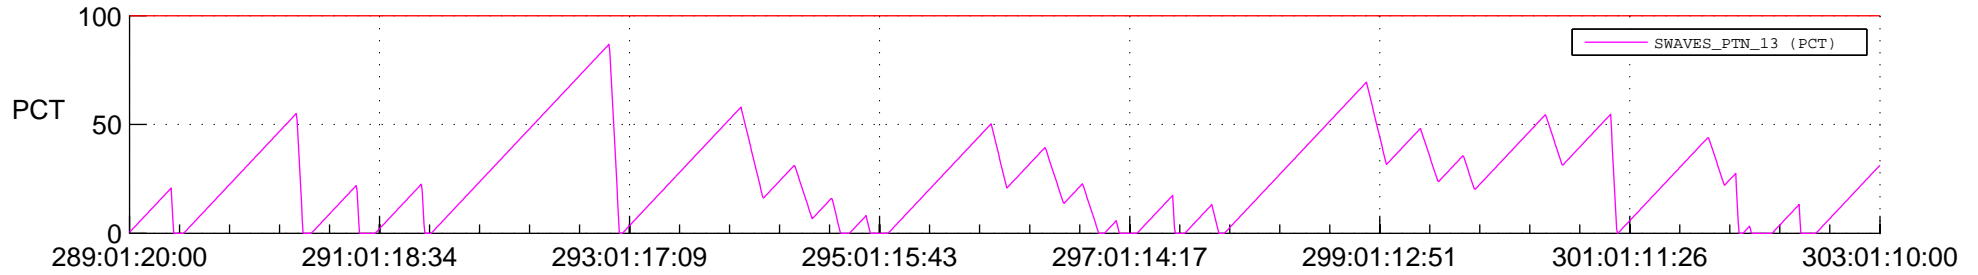

STEREO AHEAD SSR PCT Full Prediction

SWAVES_Percent_Full_Prediction

IMPACT_Percent_Full_Prediction

PLASTIC_Percent_Full_Prediction

Spacecraft_DownLink_Rate

Ground Time (2016:289:01:20:00.000 -2016:303:01:10:00.000)