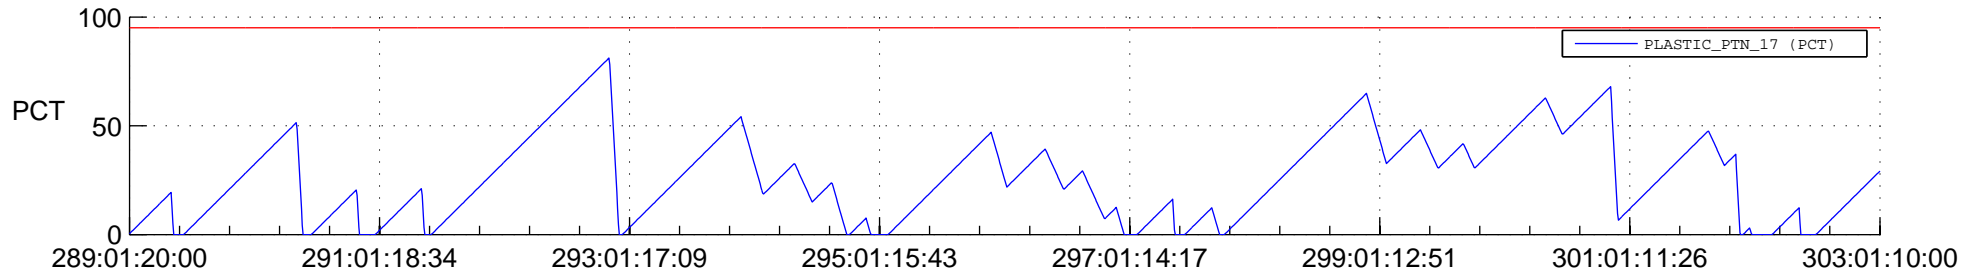

STEREO AHEAD SSR PCT Full Prediction

SWAVES_Percent_Full_Prediction

IMPACT_Percent_Full_Prediction

PLASTIC_Percent_Full_Prediction

Spacecraft_DownLink_Rate

Ground Time (2016:289:01:20:00.000 -2016:303:01:10:00.000)