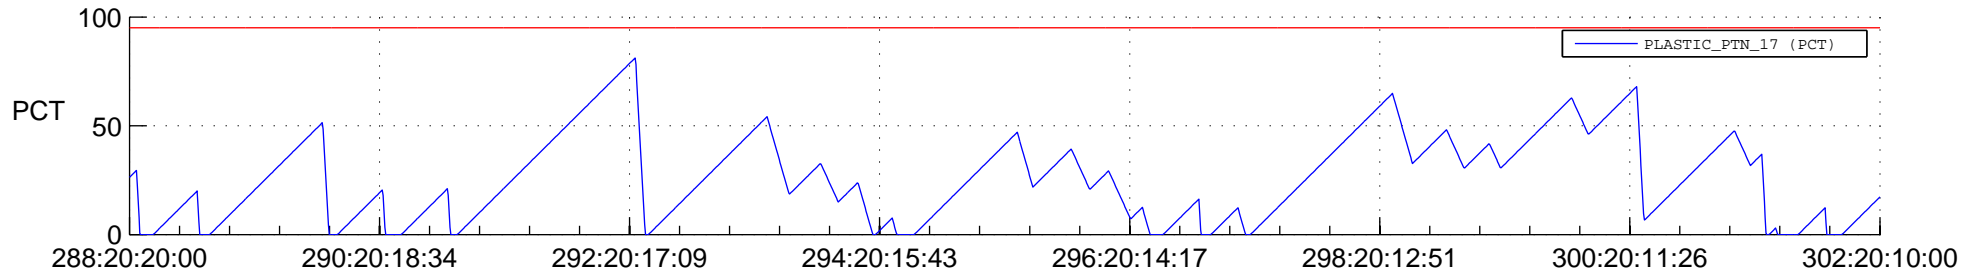

## SWAVES\_Percent\_Full\_Prediction

## Spacecraft\_DownLink\_Rate

Ground Time (2016:288:20:20:00.000 -2016:302:20:10:00.000)