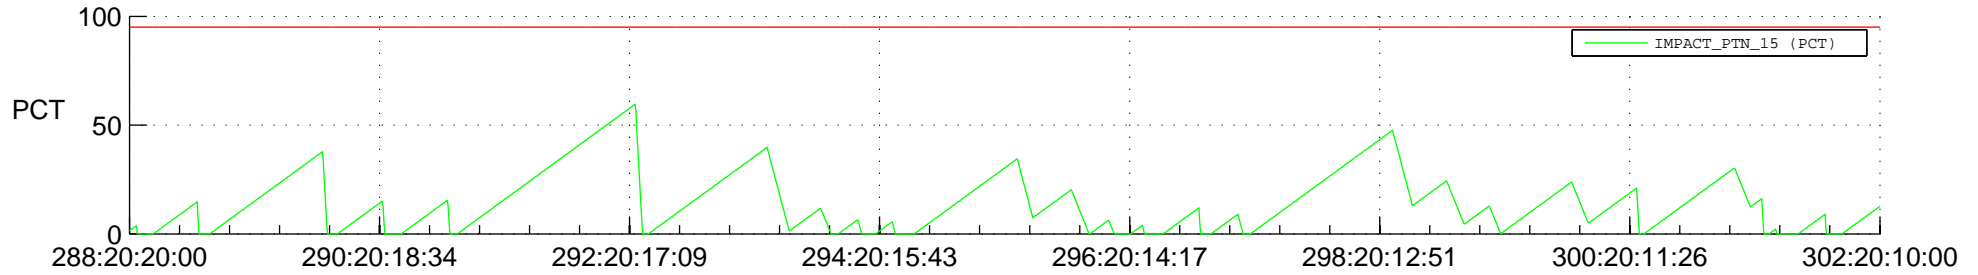

IMPACT_Percent_Full_Prediction