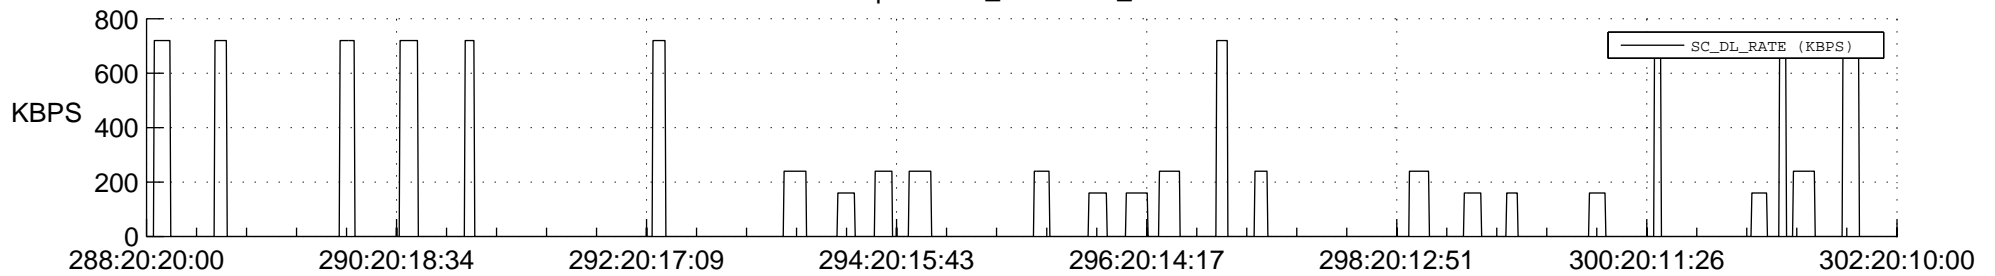

## Spacecraft\_DownLink\_Rate

Ground Time (2016:288:20:20:00.000 -2016:302:20:10:00.000)