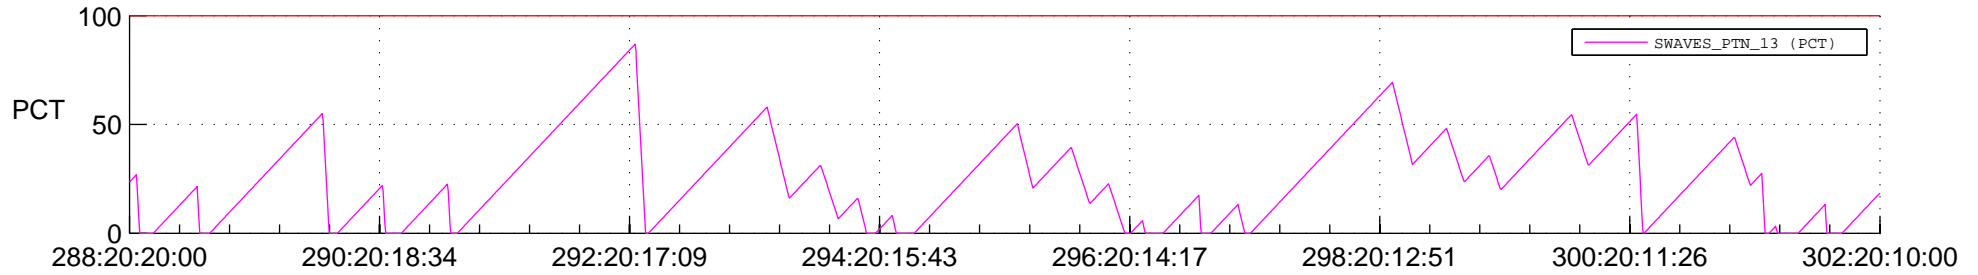

## SWAVES\_Percent\_Full\_Prediction

## Spacecraft\_DownLink\_Rate

Ground Time (2016:288:20:20:00.000 -2016:302:20:10:00.000)