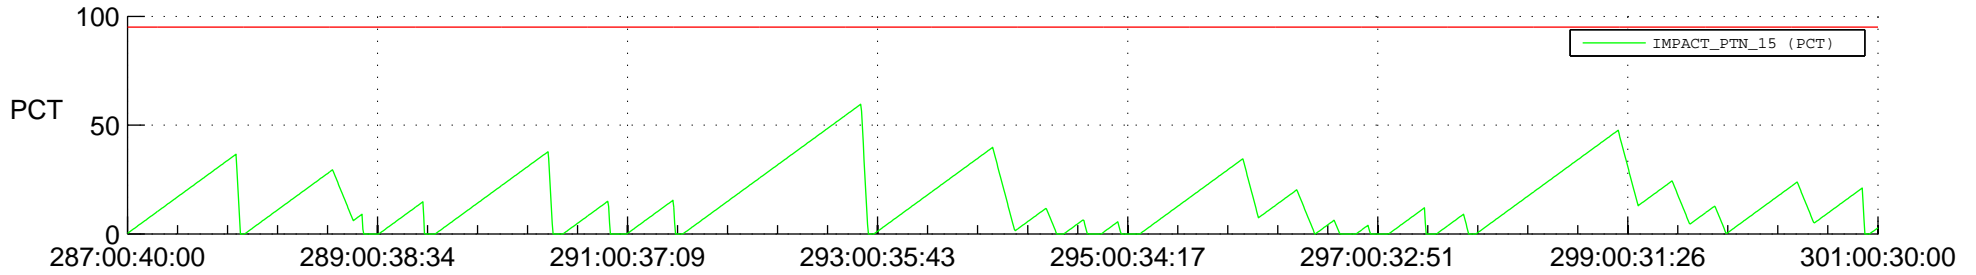

IMPACT_Percent_Full_Prediction