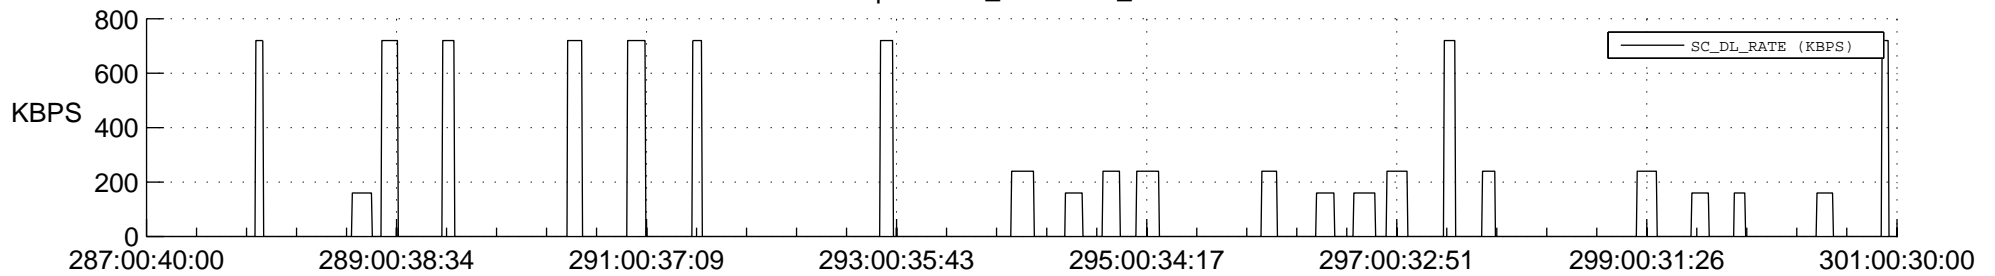

## Spacecraft\_DownLink\_Rate

Ground Time (2016:287:00:40:00.000 -2016:301:00:30:00.000)