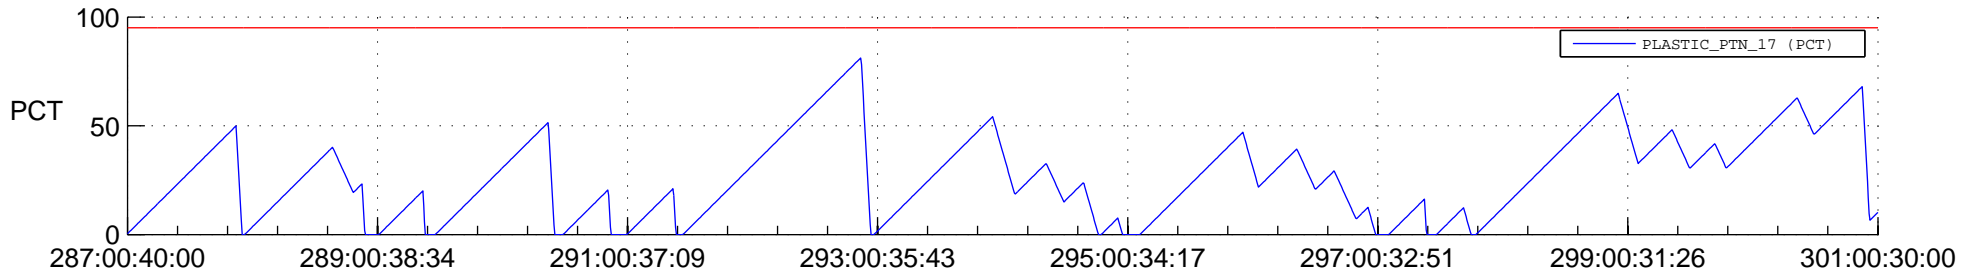

# STEREO AHEAD SSR PCT Full Prediction

## SWAVES\_Percent\_Full\_Prediction

## Spacecraft\_DownLink\_Rate

Ground Time (2016:287:00:40:00.000 -2016:301:00:30:00.000)