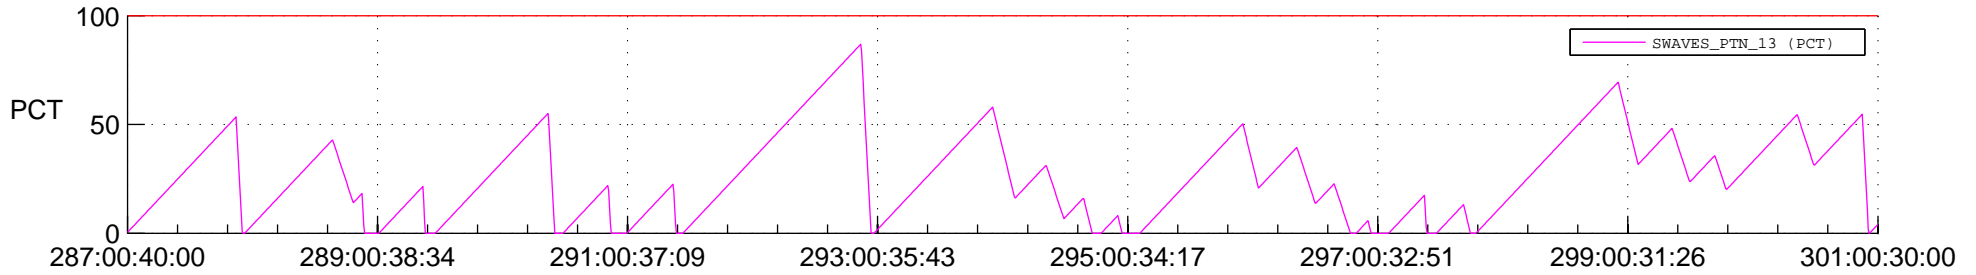

## SWAVES\_Percent\_Full\_Prediction

## Spacecraft\_DownLink\_Rate

Ground Time (2016:287:00:40:00.000 -2016:301:00:30:00.000)