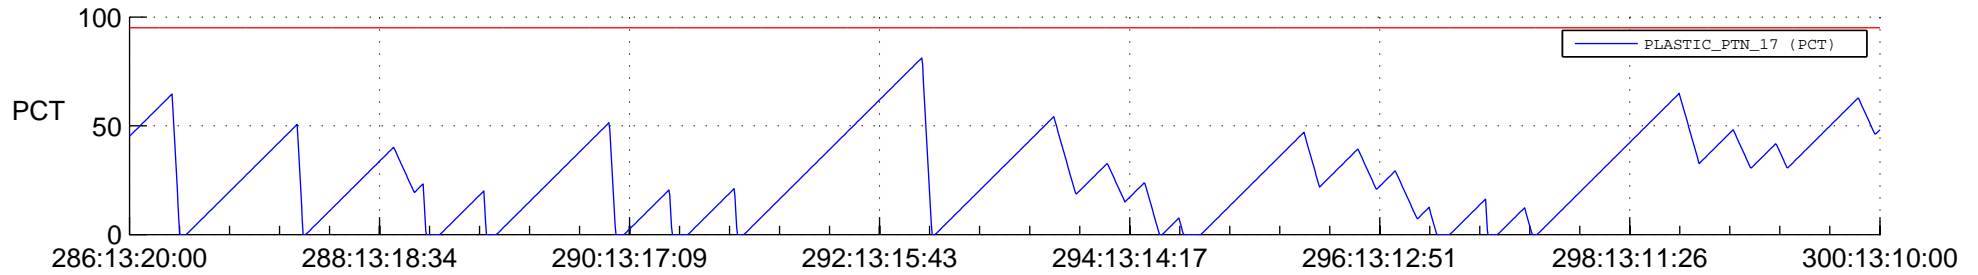

STEREO AHEAD SSR PCT Full Prediction

SWAVES_Percent_Full_Prediction

IMPACT_Percent_Full_Prediction

PLASTIC_Percent_Full_Prediction

Spacecraft_DownLink_Rate

Ground Time (2016:286:13:20:00.000 -2016:300:13:10:00.000)