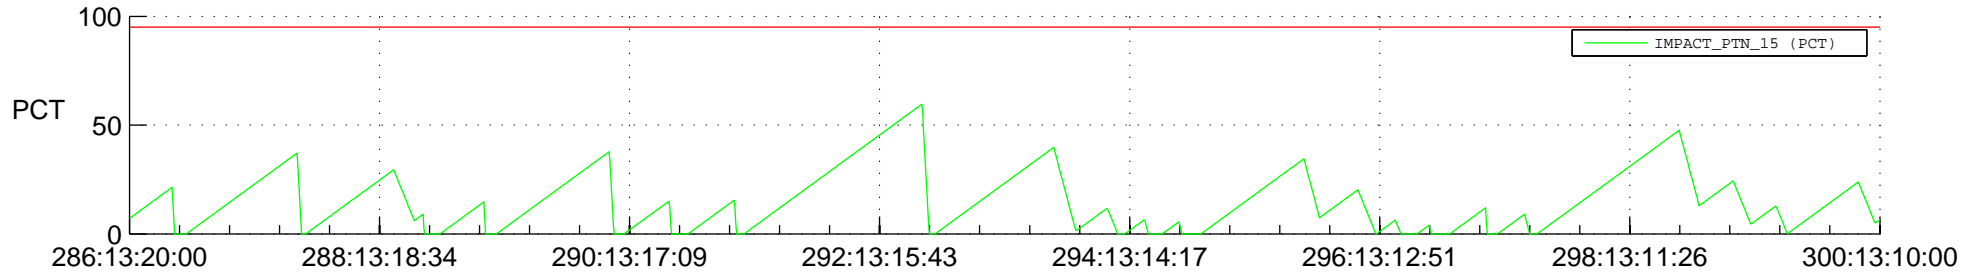

STEREO AHEAD SSR PCT Full Prediction

SWAVES_Percent_Full_Prediction

IMPACT_Percent_Full_Prediction

PLASTIC_Percent_Full_Prediction

Spacecraft_DownLink_Rate

Ground Time (2016:286:13:20:00.000 -2016:300:13:10:00.000)