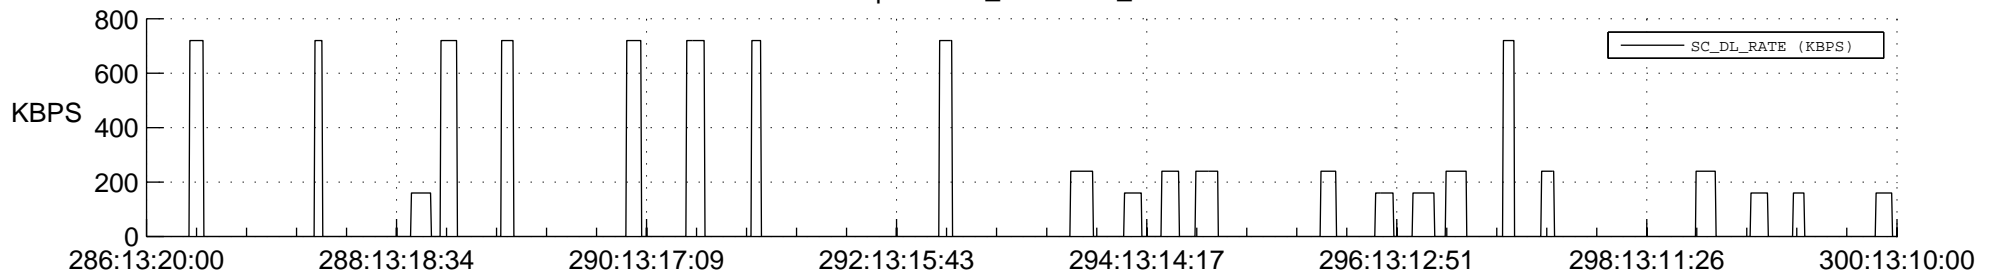

STEREO AHEAD SSR PCT Full Prediction

SWAVES_Percent_Full_Prediction

IMPACT_Percent_Full_Prediction

PLASTIC_Percent_Full_Prediction

Spacecraft_DownLink_Rate

Ground Time (2016:286:13:20:00.000 -2016:300:13:10:00.000)