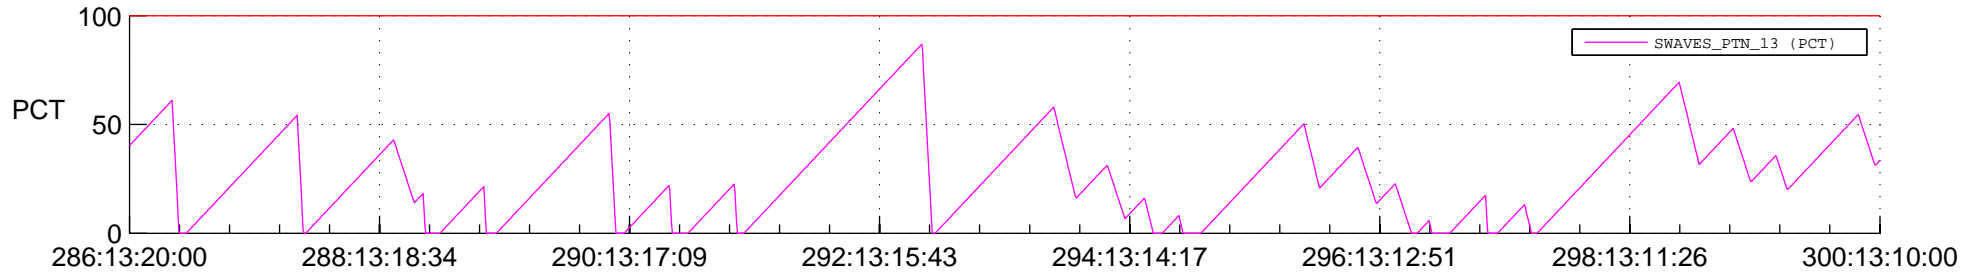

STEREO AHEAD SSR PCT Full Prediction

SWAVES_Percent_Full_Prediction

IMPACT_Percent_Full_Prediction

PLASTIC_Percent_Full_Prediction

Spacecraft_DownLink_Rate

Ground Time (2016:286:13:20:00.000 -2016:300:13:10:00.000)