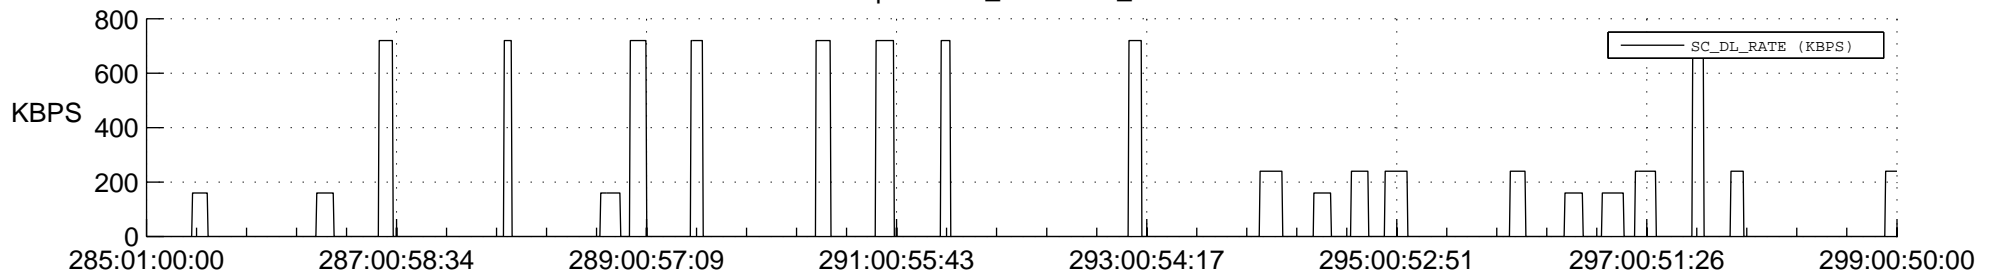

## Spacecraft\_DownLink\_Rate

Ground Time (2016:285:01:00:00.000 -2016:299:00:50:00.000)