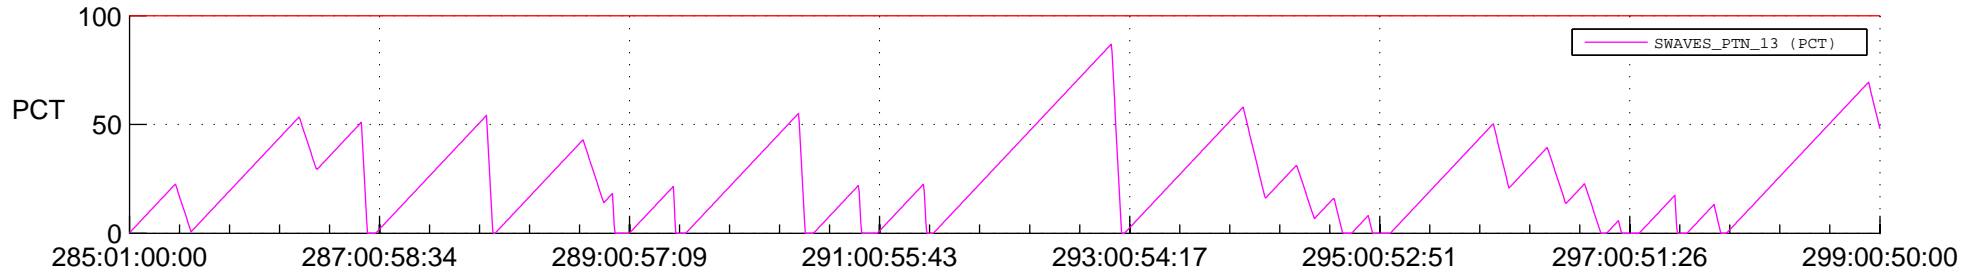

# STEREO AHEAD SSR PCT Full Prediction

## SWAVES\_Percent\_Full\_Prediction

## Spacecraft\_DownLink\_Rate

Ground Time (2016:285:01:00:00.000 -2016:299:00:50:00.000)