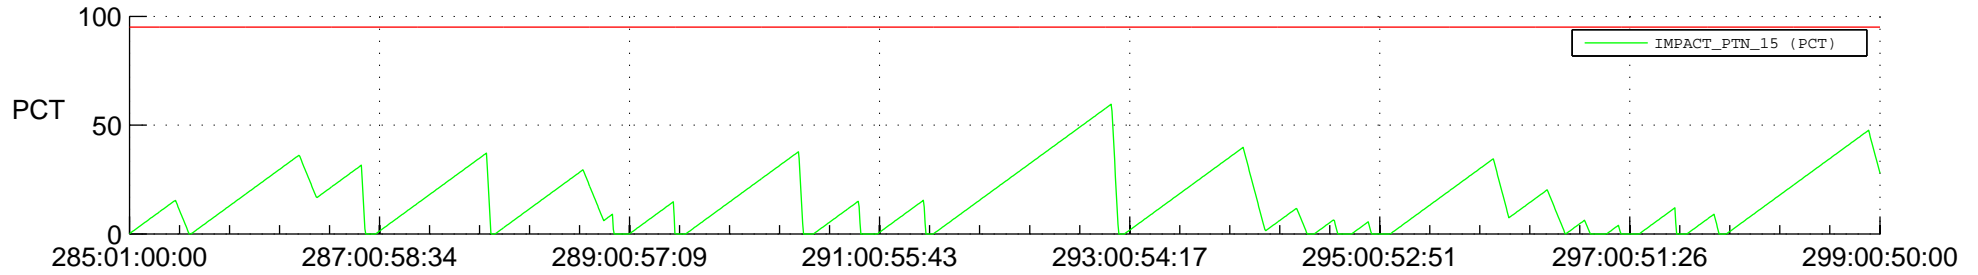

IMPACT_Percent_Full_Prediction