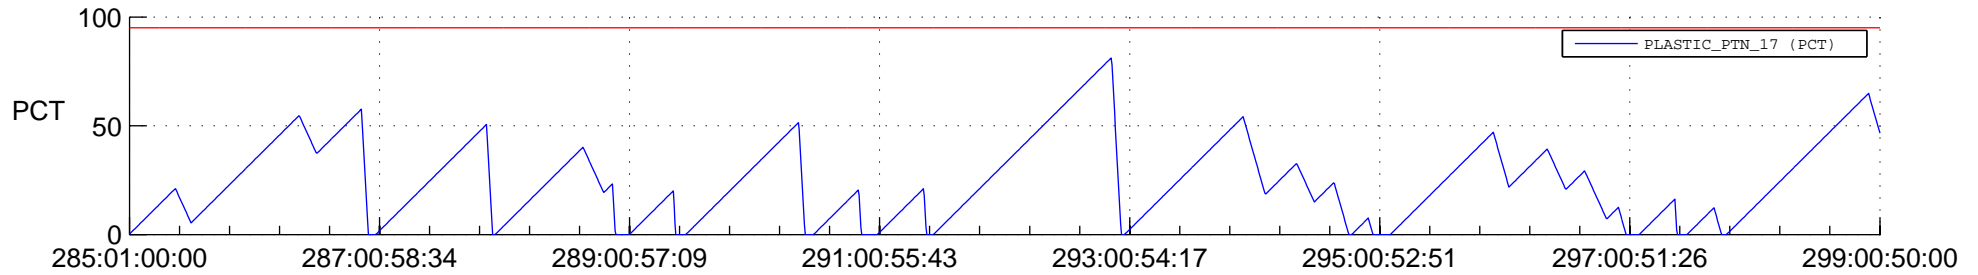

# STEREO AHEAD SSR PCT Full Prediction

## SWAVES\_Percent\_Full\_Prediction

## Spacecraft\_DownLink\_Rate

Ground Time (2016:285:01:00:00.000 -2016:299:00:50:00.000)