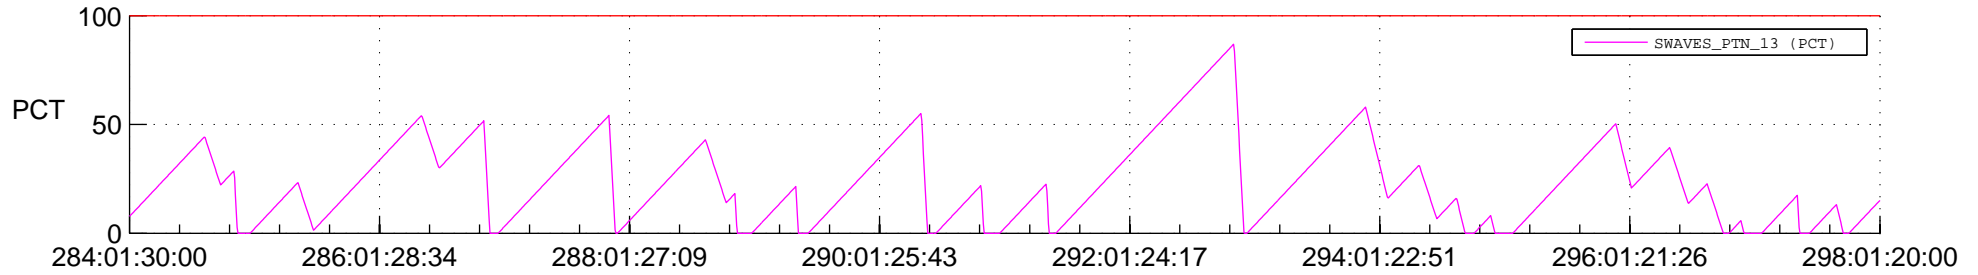

STEREO AHEAD SSR PCT Full Prediction

SWAVES_Percent_Full_Prediction

IMPACT_Percent_Full_Prediction

PLASTIC_Percent_Full_Prediction

Spacecraft_DownLink_Rate

Ground Time (2016:284:01:30:00.000 -2016:298:01:20:00.000)