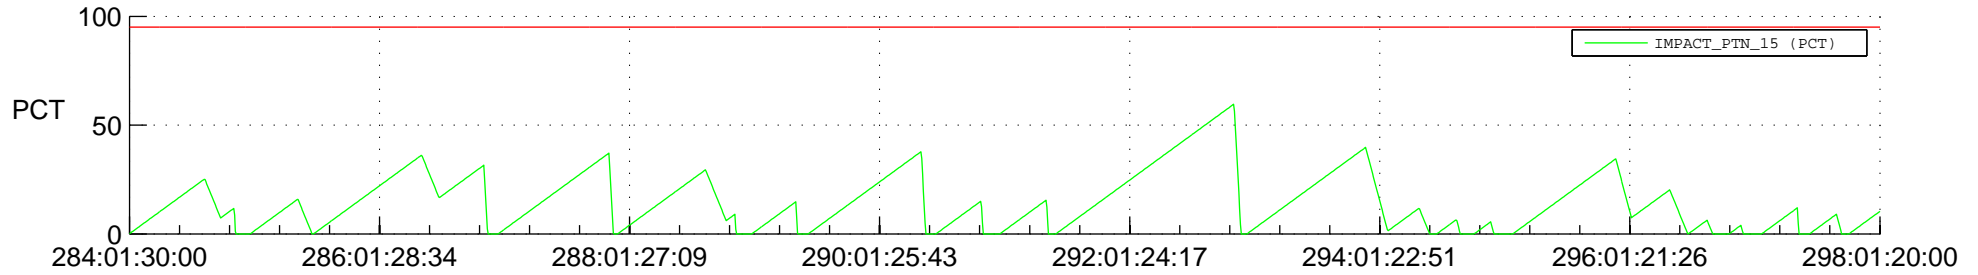

STEREO AHEAD SSR PCT Full Prediction

SWAVES_Percent_Full_Prediction

IMPACT_Percent_Full_Prediction

PLASTIC_Percent_Full_Prediction

Spacecraft_DownLink_Rate

Ground Time (2016:284:01:30:00.000 -2016:298:01:20:00.000)