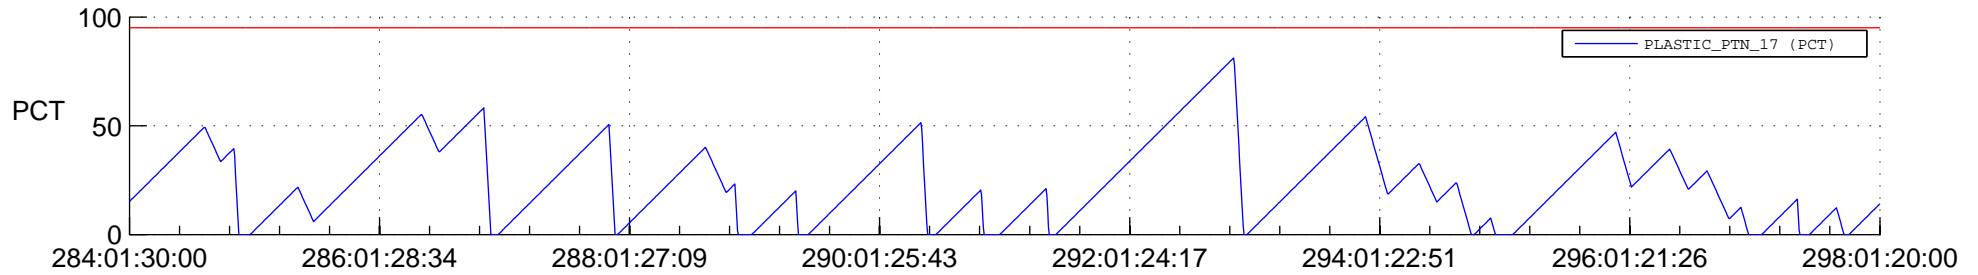

STEREO AHEAD SSR PCT Full Prediction

SWAVES_Percent_Full_Prediction

IMPACT_Percent_Full_Prediction

PLASTIC_Percent_Full_Prediction

Spacecraft_DownLink_Rate

Ground Time (2016:284:01:30:00.000 -2016:298:01:20:00.000)