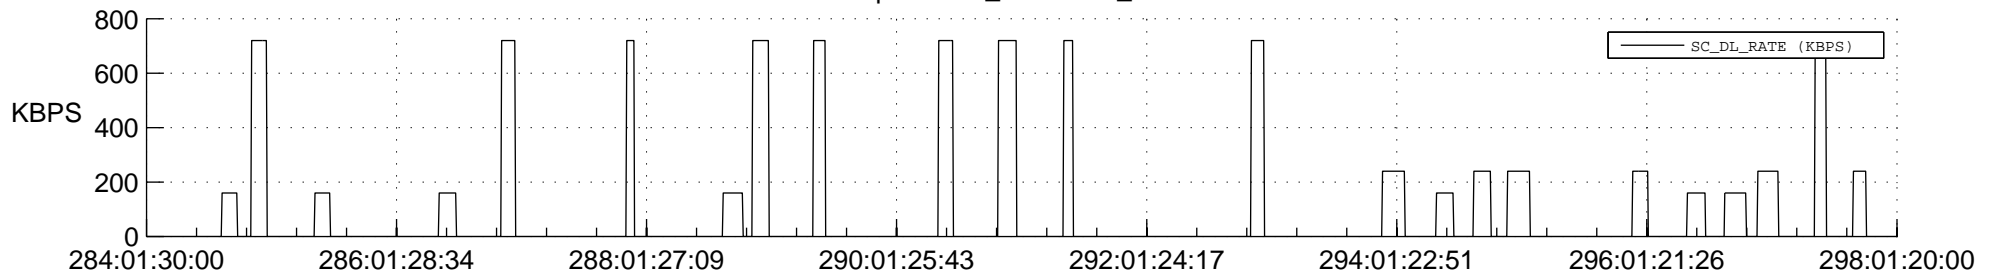

STEREO AHEAD SSR PCT Full Prediction

SWAVES_Percent_Full_Prediction

IMPACT_Percent_Full_Prediction

PLASTIC_Percent_Full_Prediction

Spacecraft_DownLink_Rate

Ground Time (2016:284:01:30:00.000 -2016:298:01:20:00.000)