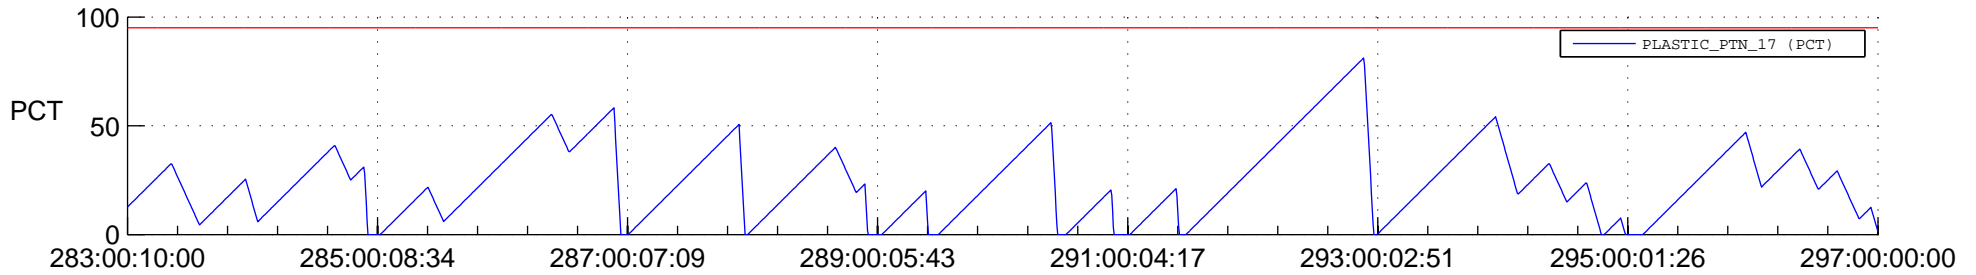

STEREO AHEAD SSR PCT Full Prediction

SWAVES_Percent_Full_Prediction

IMPACT_Percent_Full_Prediction

PLASTIC_Percent_Full_Prediction

Spacecraft_DownLink_Rate

Ground Time (2016:283:00:10:00.000 -2016:297:00:00:00.000)