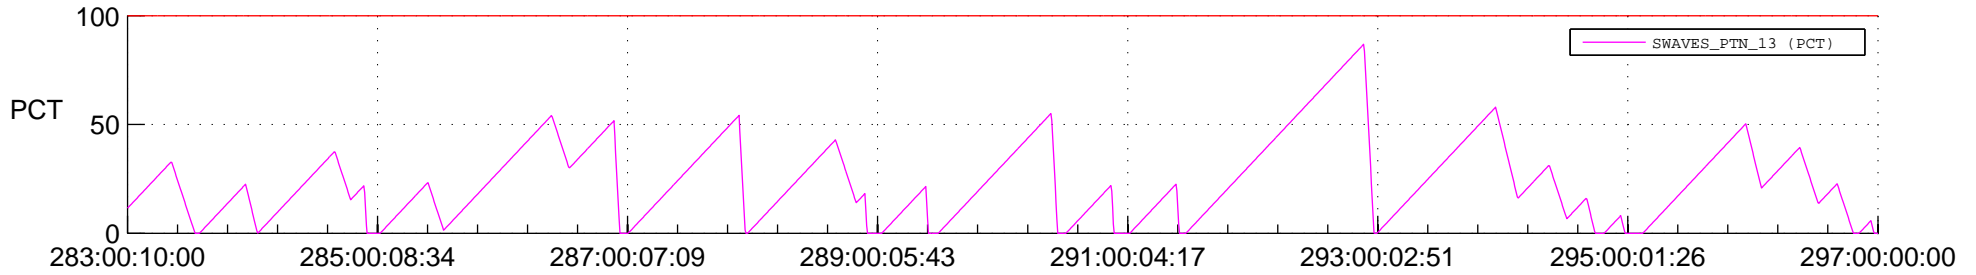

STEREO AHEAD SSR PCT Full Prediction

SWAVES_Percent_Full_Prediction

IMPACT_Percent_Full_Prediction

PLASTIC_Percent_Full_Prediction

Spacecraft_DownLink_Rate

Ground Time (2016:283:00:10:00.000 -2016:297:00:00:00.000)