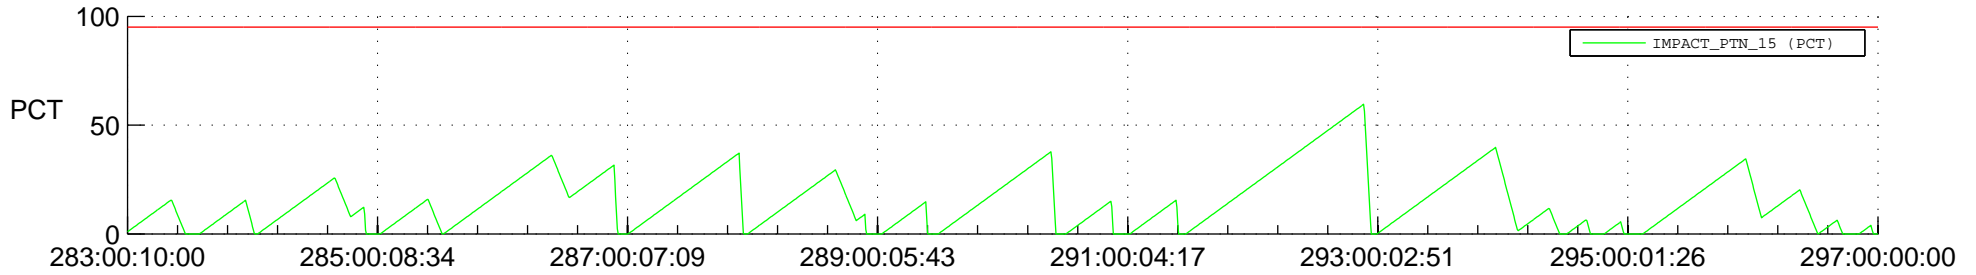

STEREO AHEAD SSR PCT Full Prediction

SWAVES_Percent_Full_Prediction

IMPACT_Percent_Full_Prediction

PLASTIC_Percent_Full_Prediction

Spacecraft_DownLink_Rate

Ground Time (2016:283:00:10:00.000 -2016:297:00:00:00.000)