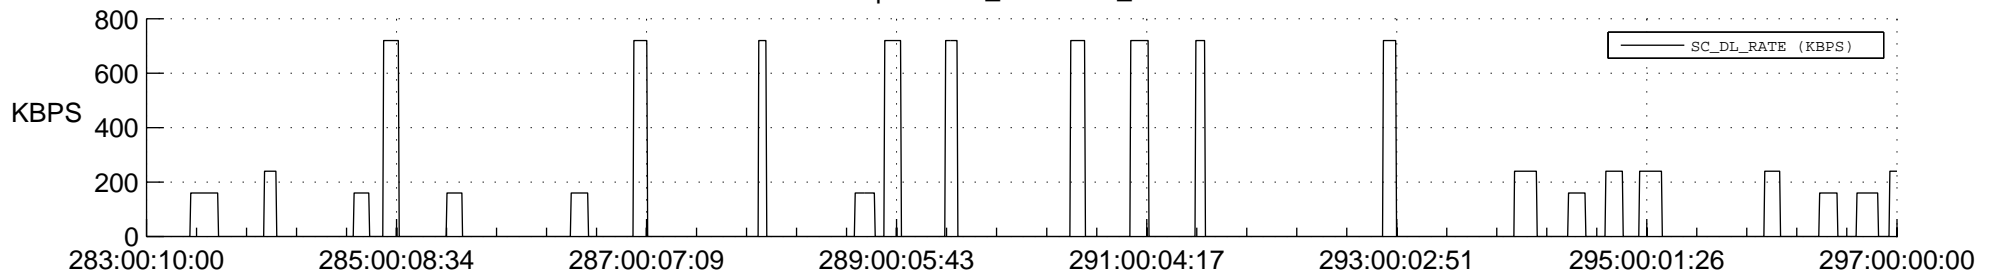

STEREO AHEAD SSR PCT Full Prediction

SWAVES_Percent_Full_Prediction

IMPACT_Percent_Full_Prediction

PLASTIC_Percent_Full_Prediction

Spacecraft_DownLink_Rate

Ground Time (2016:283:00:10:00.000 -2016:297:00:00:00.000)