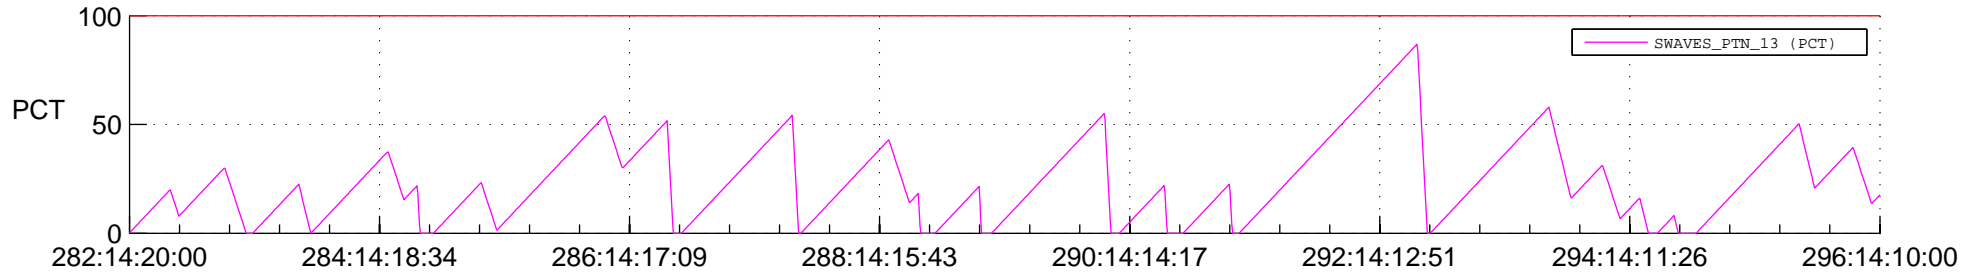

STEREO AHEAD SSR PCT Full Prediction

SWAVES_Percent_Full_Prediction

IMPACT_Percent_Full_Prediction

PLASTIC_Percent_Full_Prediction

Spacecraft_DownLink_Rate

Ground Time (2016:282:14:20:00.000 -2016:296:14:10:00.000)