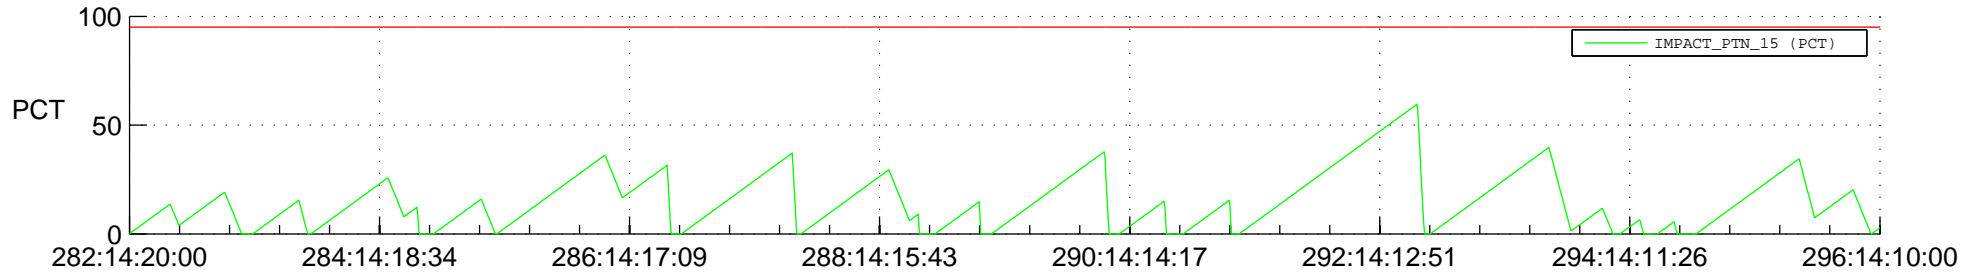

STEREO AHEAD SSR PCT Full Prediction

SWAVES_Percent_Full_Prediction

IMPACT_Percent_Full_Prediction

PLASTIC_Percent_Full_Prediction

Spacecraft_DownLink_Rate

Ground Time (2016:282:14:20:00.000 -2016:296:14:10:00.000)