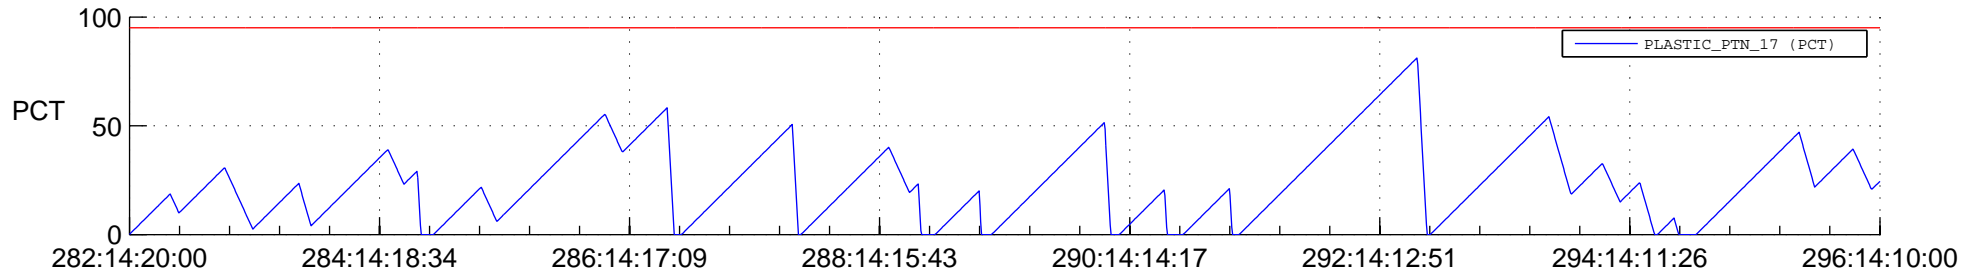

STEREO AHEAD SSR PCT Full Prediction

SWAVES_Percent_Full_Prediction

IMPACT_Percent_Full_Prediction

PLASTIC_Percent_Full_Prediction

Spacecraft_DownLink_Rate

Ground Time (2016:282:14:20:00.000 -2016:296:14:10:00.000)