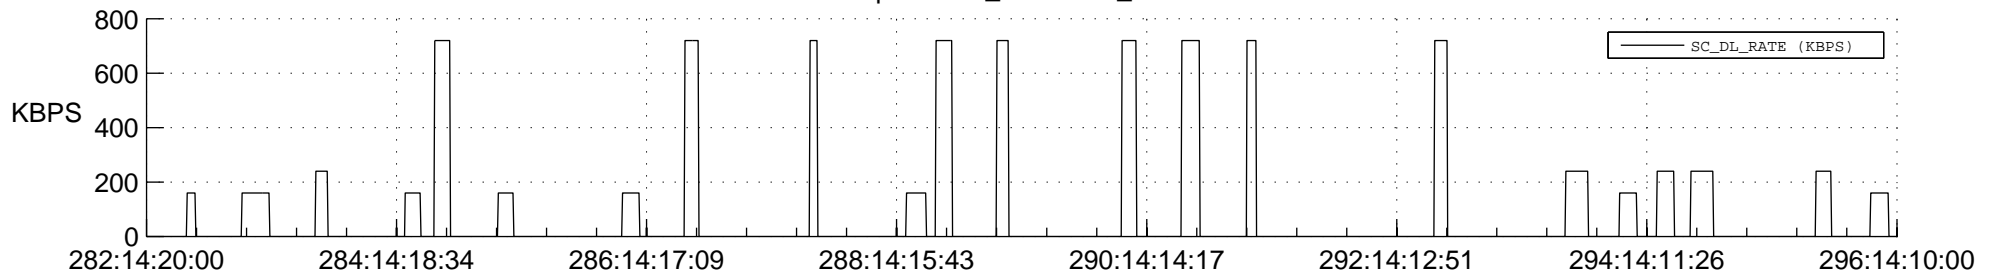

STEREO AHEAD SSR PCT Full Prediction

SWAVES_Percent_Full_Prediction

IMPACT_Percent_Full_Prediction

PLASTIC_Percent_Full_Prediction

Spacecraft_DownLink_Rate

Ground Time (2016:282:14:20:00.000 -2016:296:14:10:00.000)