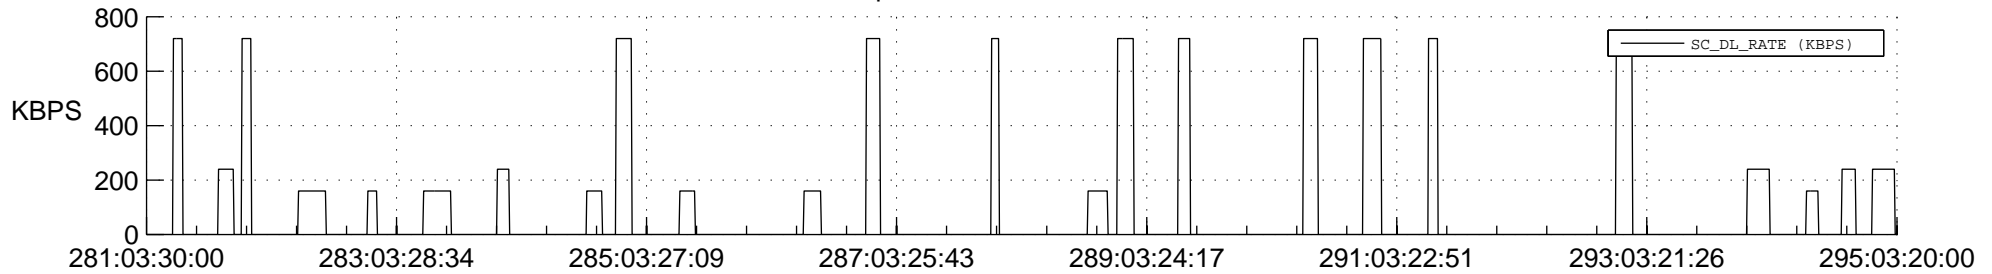

STEREO AHEAD SSR PCT Full Prediction

SWAVES_Percent_Full_Prediction

IMPACT_Percent_Full_Prediction

PLASTIC_Percent_Full_Prediction

Spacecraft_DownLink_Rate

Ground Time (2016:281:03:30:00.000 -2016:295:03:20:00.000)