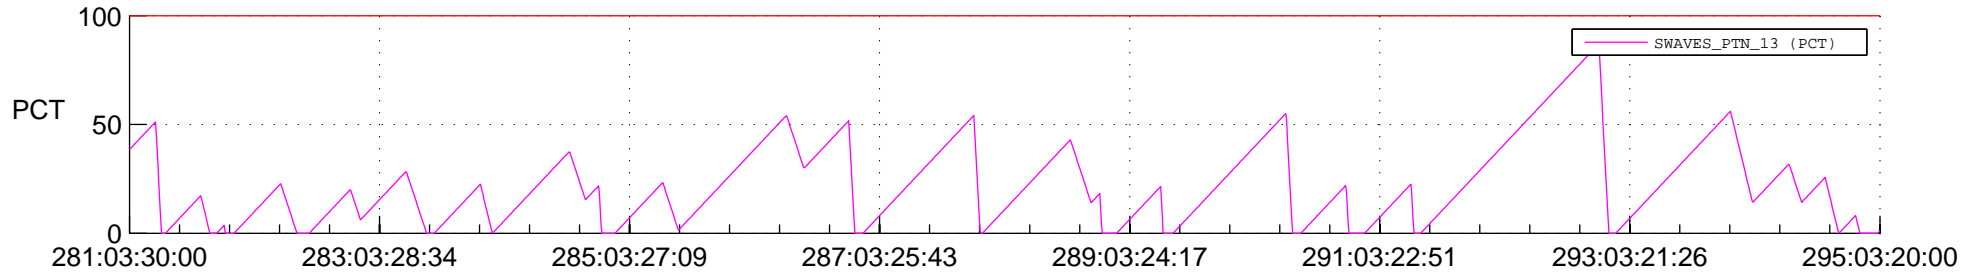

STEREO AHEAD SSR PCT Full Prediction

SWAVES_Percent_Full_Prediction

IMPACT_Percent_Full_Prediction

PLASTIC_Percent_Full_Prediction

Spacecraft_DownLink_Rate

Ground Time (2016:281:03:30:00.000 -2016:295:03:20:00.000)