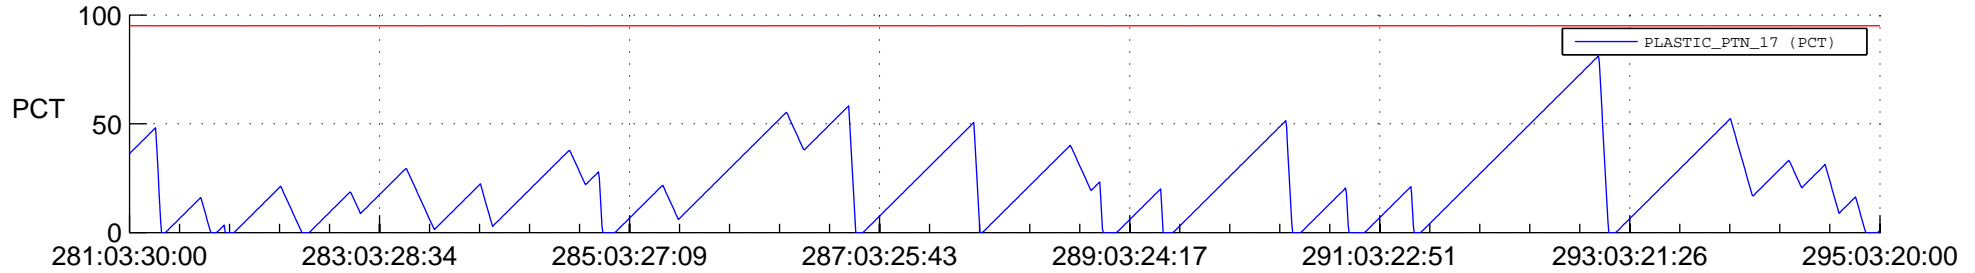

STEREO AHEAD SSR PCT Full Prediction

SWAVES_Percent_Full_Prediction

IMPACT_Percent_Full_Prediction

PLASTIC_Percent_Full_Prediction

Spacecraft_DownLink_Rate

Ground Time (2016:281:03:30:00.000 -2016:295:03:20:00.000)