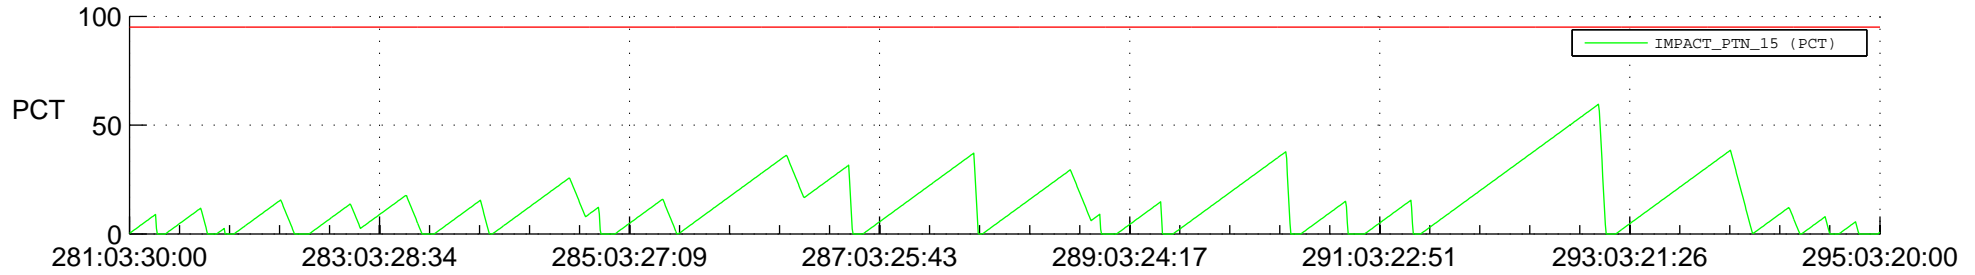

STEREO AHEAD SSR PCT Full Prediction

SWAVES_Percent_Full_Prediction

IMPACT_Percent_Full_Prediction

PLASTIC_Percent_Full_Prediction

Spacecraft_DownLink_Rate

Ground Time (2016:281:03:30:00.000 -2016:295:03:20:00.000)