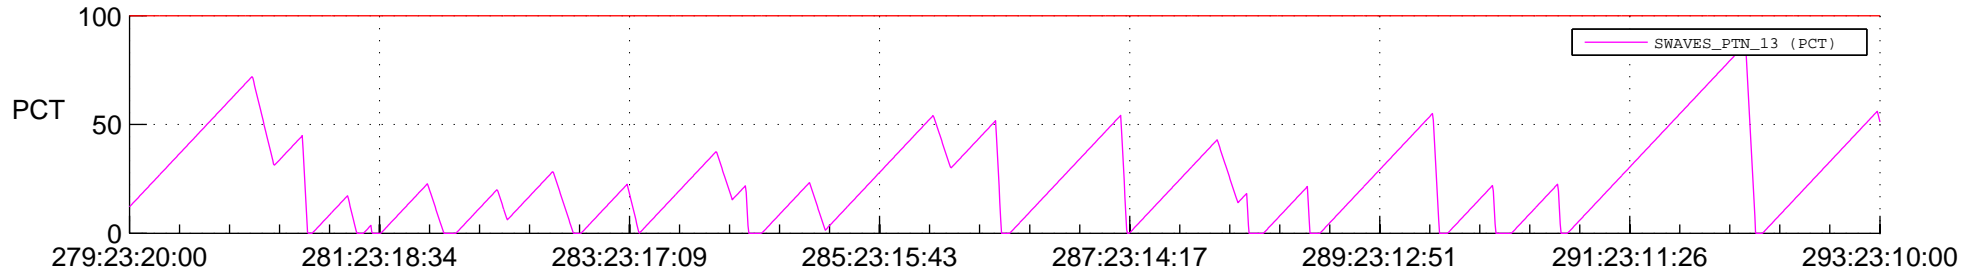

STEREO AHEAD SSR PCT Full Prediction

SWAVES_Percent_Full_Prediction

IMPACT_Percent_Full_Prediction

PLASTIC_Percent_Full_Prediction

Spacecraft_DownLink_Rate

Ground Time (2016:279:23:20:00.000 -2016:293:23:10:00.000)