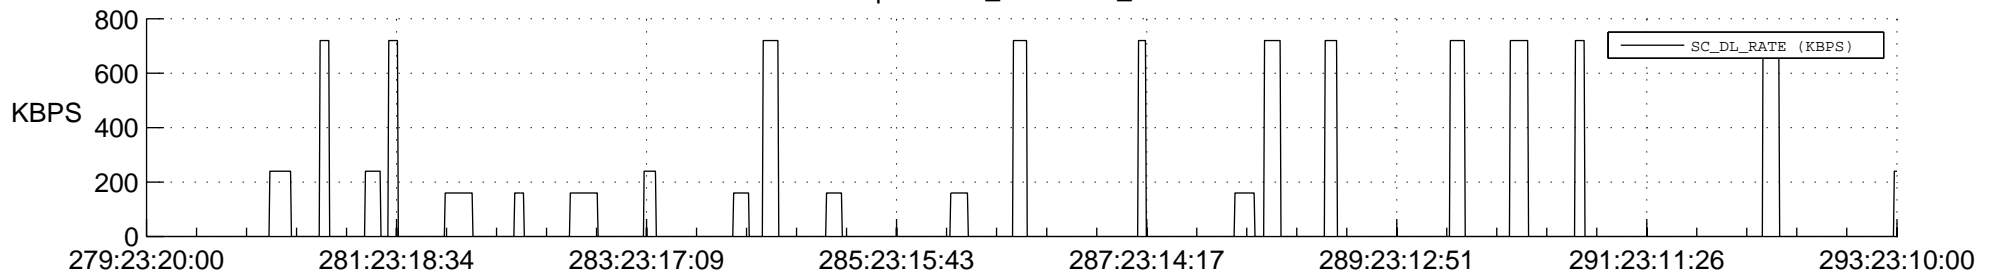

STEREO AHEAD SSR PCT Full Prediction

SWAVES_Percent_Full_Prediction

IMPACT_Percent_Full_Prediction

PLASTIC_Percent_Full_Prediction

Spacecraft_DownLink_Rate

Ground Time (2016:279:23:20:00.000 -2016:293:23:10:00.000)