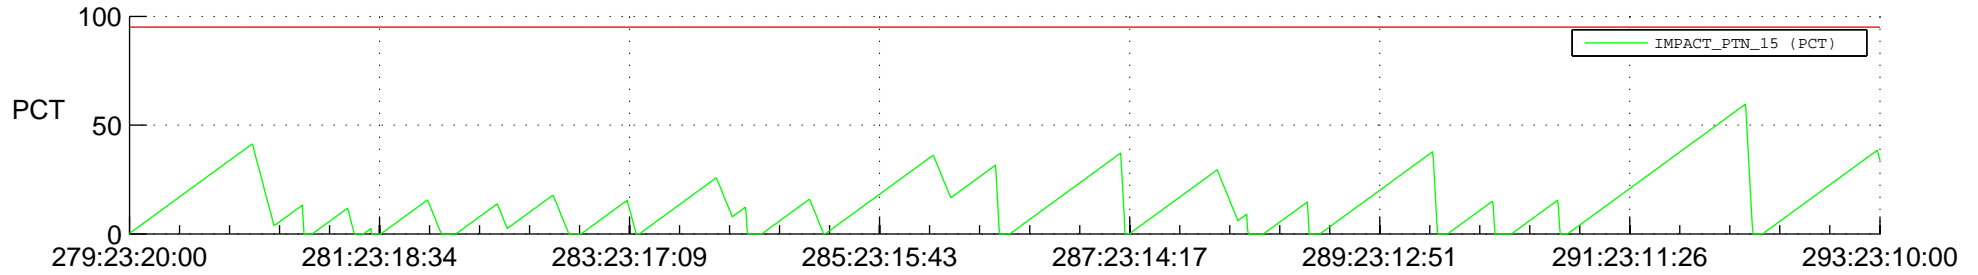

STEREO AHEAD SSR PCT Full Prediction

SWAVES_Percent_Full_Prediction

IMPACT_Percent_Full_Prediction

PLASTIC_Percent_Full_Prediction

Spacecraft_DownLink_Rate

Ground Time (2016:279:23:20:00.000 -2016:293:23:10:00.000)