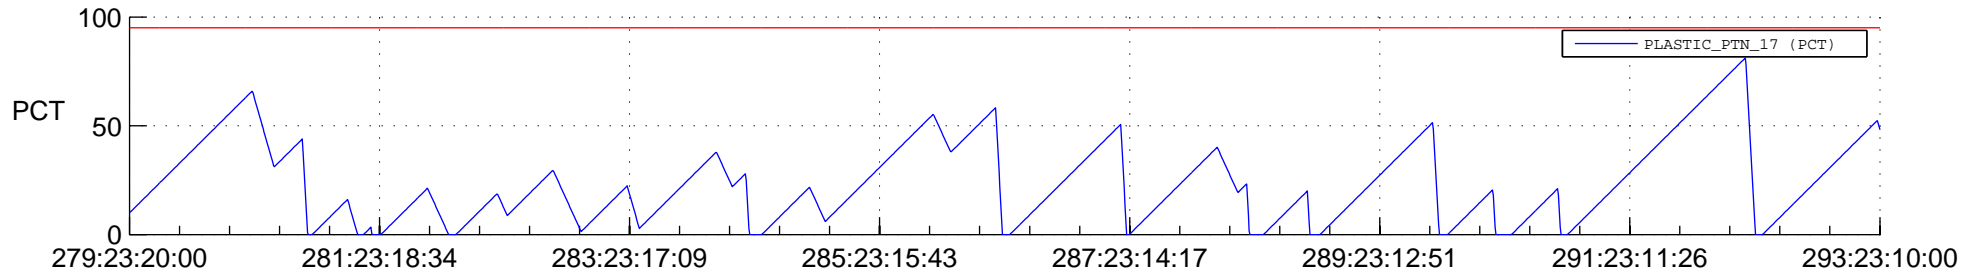

STEREO AHEAD SSR PCT Full Prediction

SWAVES_Percent_Full_Prediction

IMPACT_Percent_Full_Prediction

PLASTIC_Percent_Full_Prediction

Spacecraft_DownLink_Rate

Ground Time (2016:279:23:20:00.000 -2016:293:23:10:00.000)