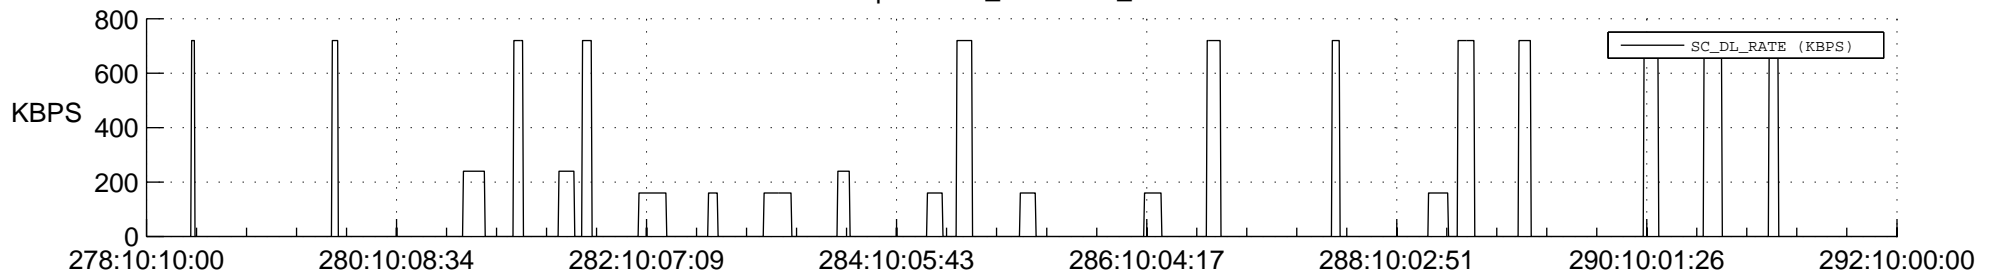

## Spacecraft\_DownLink\_Rate

Ground Time (2016:278:10:10:00.000 -2016:292:10:00:00.000)