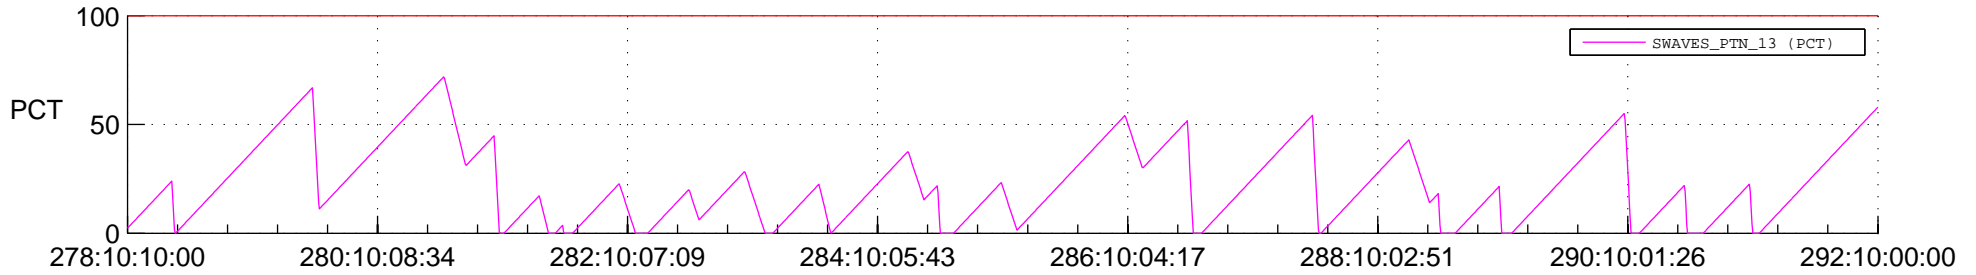

# STEREO AHEAD SSR PCT Full Prediction

## SWAVES\_Percent\_Full\_Prediction

## Spacecraft\_DownLink\_Rate

Ground Time (2016:278:10:10:00.000 -2016:292:10:00:00.000)