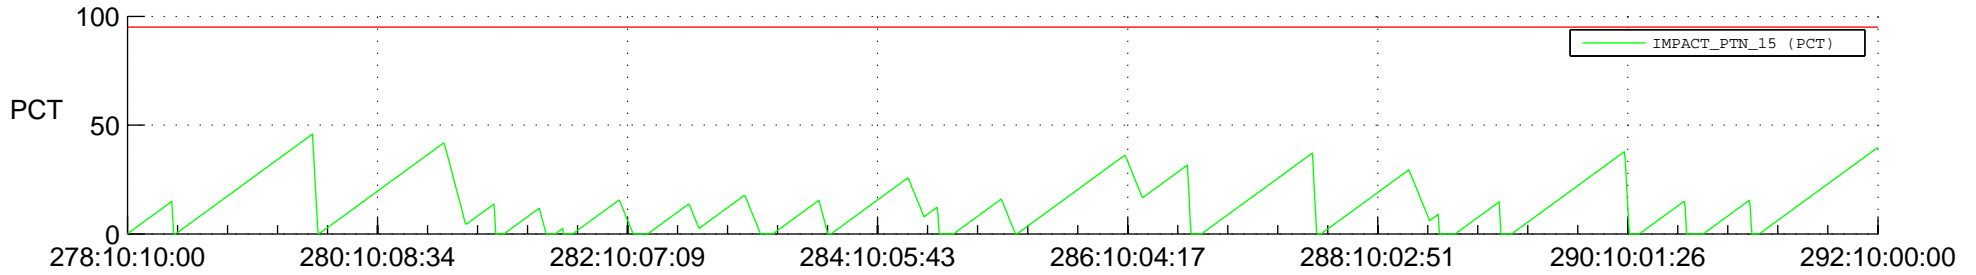

IMPACT_Percent_Full_Prediction