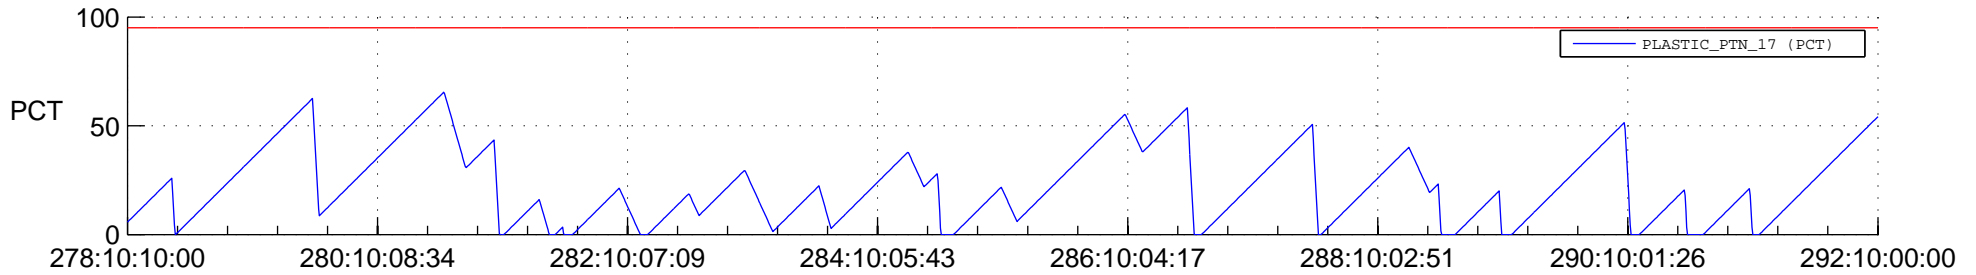

# STEREO AHEAD SSR PCT Full Prediction

## SWAVES\_Percent\_Full\_Prediction

## Spacecraft\_DownLink\_Rate

Ground Time (2016:278:10:10:00.000 -2016:292:10:00:00.000)