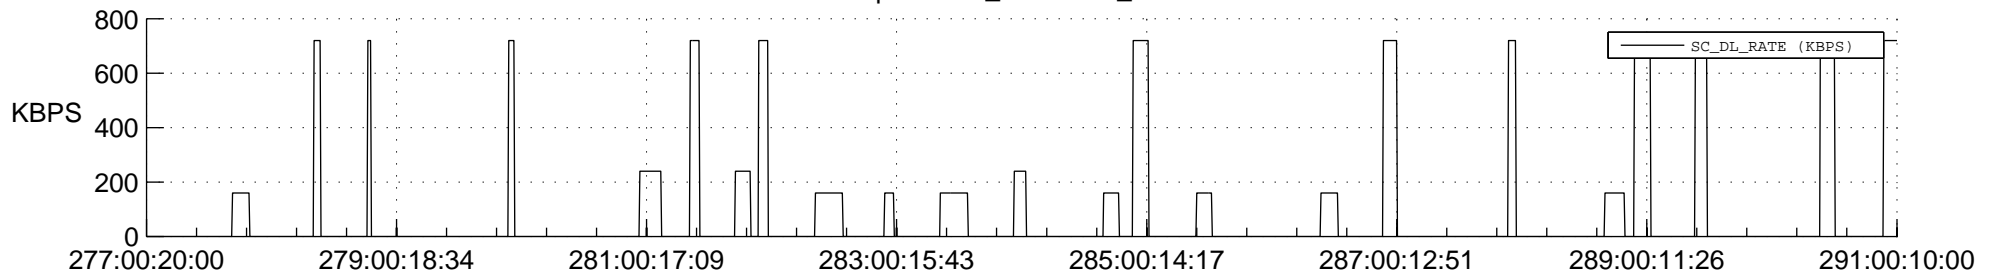

STEREO AHEAD SSR PCT Full Prediction

SWAVES_Percent_Full_Prediction

IMPACT_Percent_Full_Prediction

PLASTIC_Percent_Full_Prediction

Spacecraft_DownLink_Rate

Ground Time (2016:277:00:20:00.000 -2016:291:00:10:00.000)