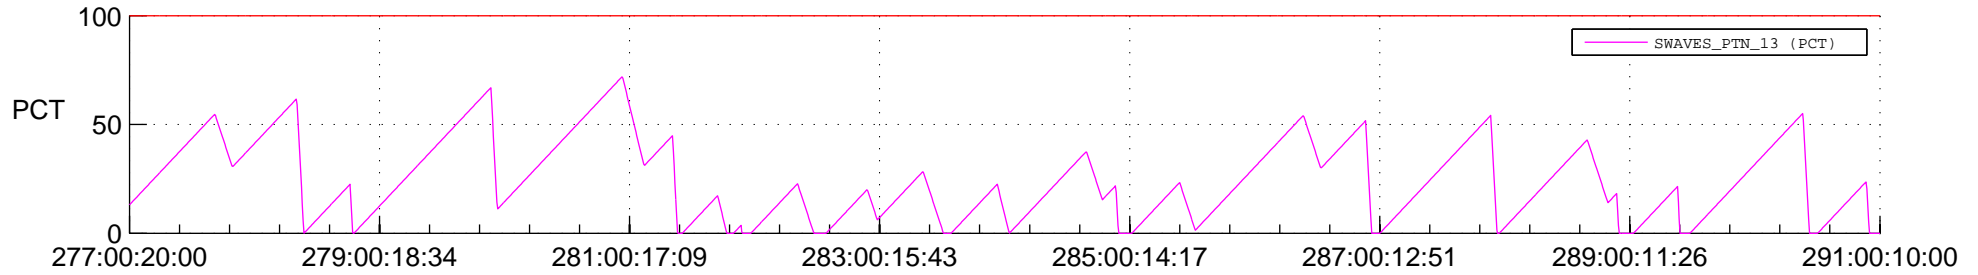

STEREO AHEAD SSR PCT Full Prediction

SWAVES_Percent_Full_Prediction

IMPACT_Percent_Full_Prediction

PLASTIC_Percent_Full_Prediction

Spacecraft_DownLink_Rate

Ground Time (2016:277:00:20:00.000 -2016:291:00:10:00.000)