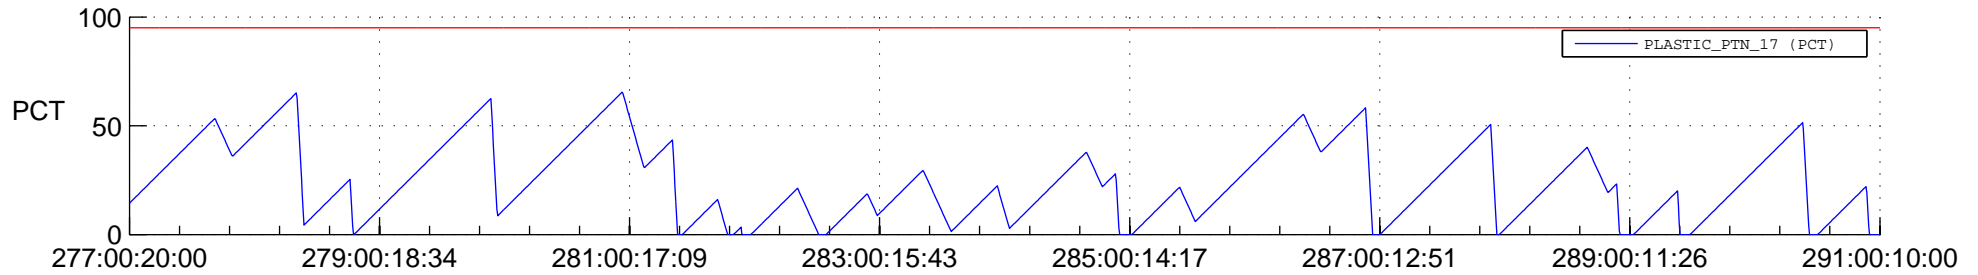

STEREO AHEAD SSR PCT Full Prediction

SWAVES_Percent_Full_Prediction

IMPACT_Percent_Full_Prediction

PLASTIC_Percent_Full_Prediction

Spacecraft_DownLink_Rate

Ground Time (2016:277:00:20:00.000 -2016:291:00:10:00.000)