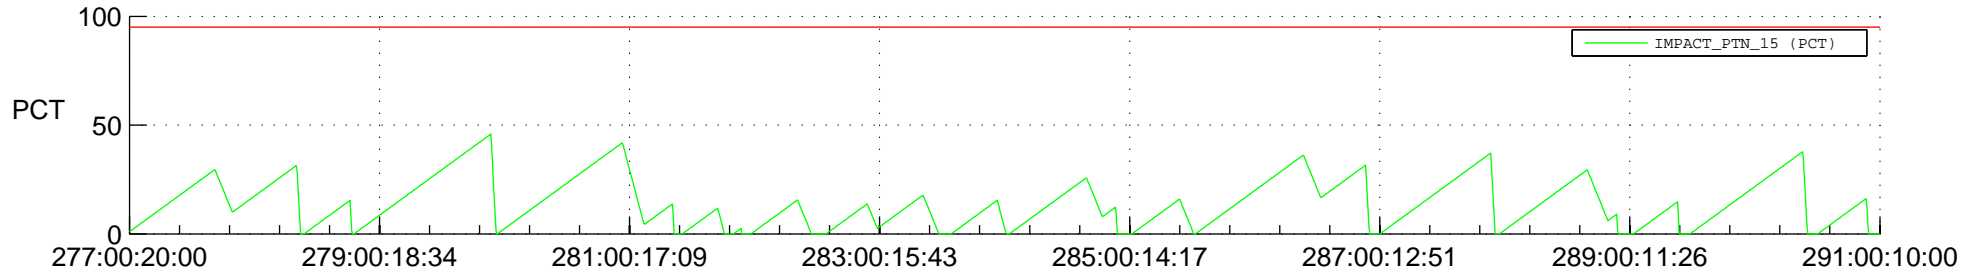

STEREO AHEAD SSR PCT Full Prediction

SWAVES_Percent_Full_Prediction

IMPACT_Percent_Full_Prediction

PLASTIC_Percent_Full_Prediction

Spacecraft_DownLink_Rate

Ground Time (2016:277:00:20:00.000 -2016:291:00:10:00.000)