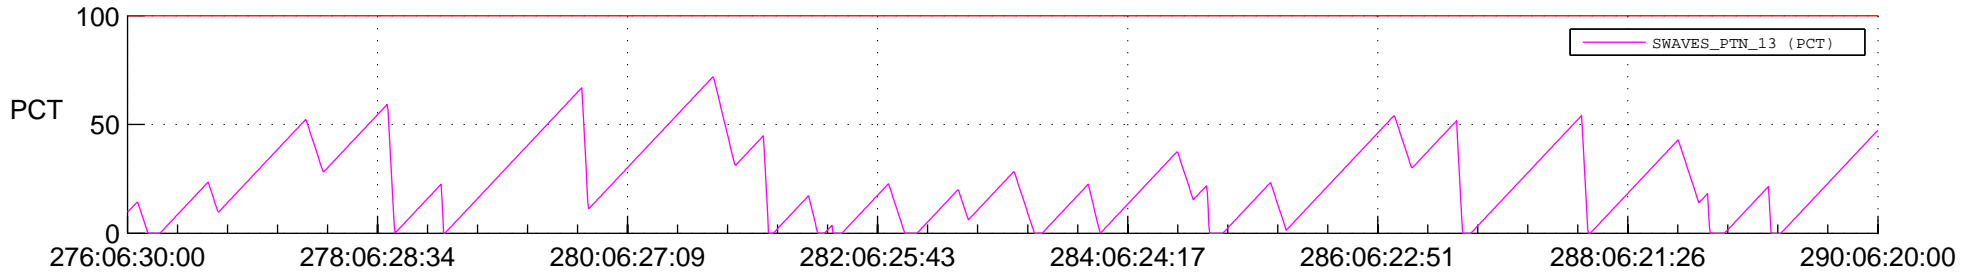

STEREO AHEAD SSR PCT Full Prediction

SWAVES_Percent_Full_Prediction

IMPACT_Percent_Full_Prediction

PLASTIC_Percent_Full_Prediction

Spacecraft_DownLink_Rate

Ground Time (2016:276:06:30:00.000 -2016:290:06:20:00.000)