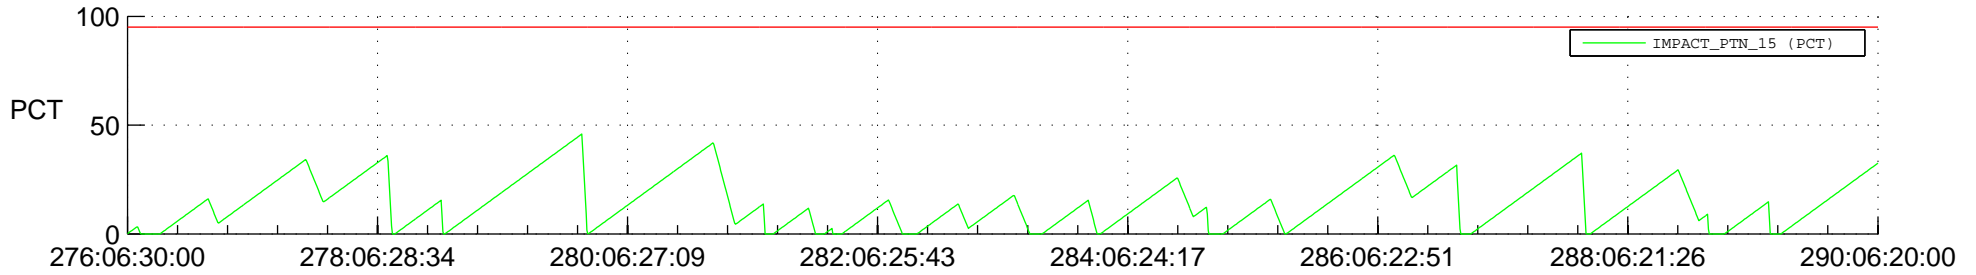

STEREO AHEAD SSR PCT Full Prediction

SWAVES_Percent_Full_Prediction

IMPACT_Percent_Full_Prediction

PLASTIC_Percent_Full_Prediction

Spacecraft_DownLink_Rate

Ground Time (2016:276:06:30:00.000 -2016:290:06:20:00.000)