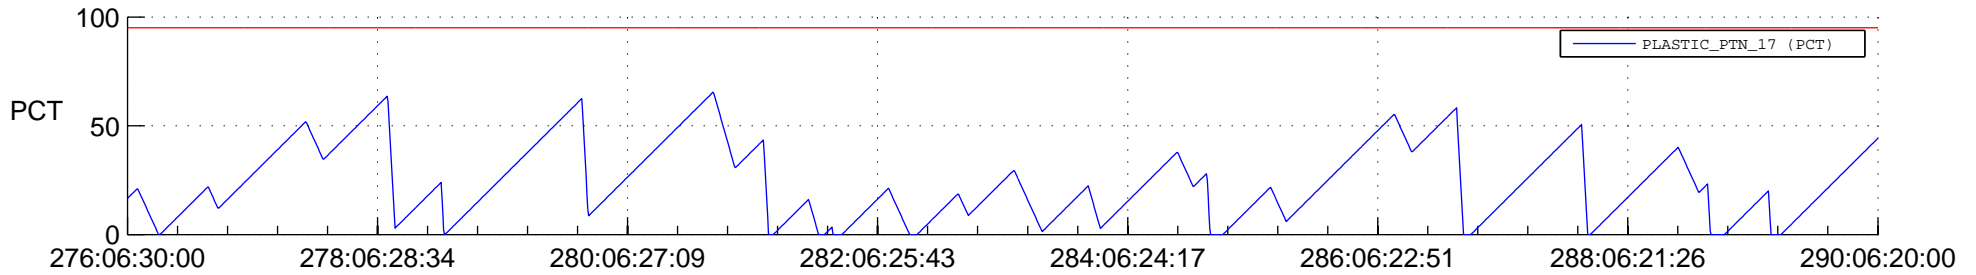

STEREO AHEAD SSR PCT Full Prediction

SWAVES_Percent_Full_Prediction

IMPACT_Percent_Full_Prediction

PLASTIC_Percent_Full_Prediction

Spacecraft_DownLink_Rate

Ground Time (2016:276:06:30:00.000 -2016:290:06:20:00.000)