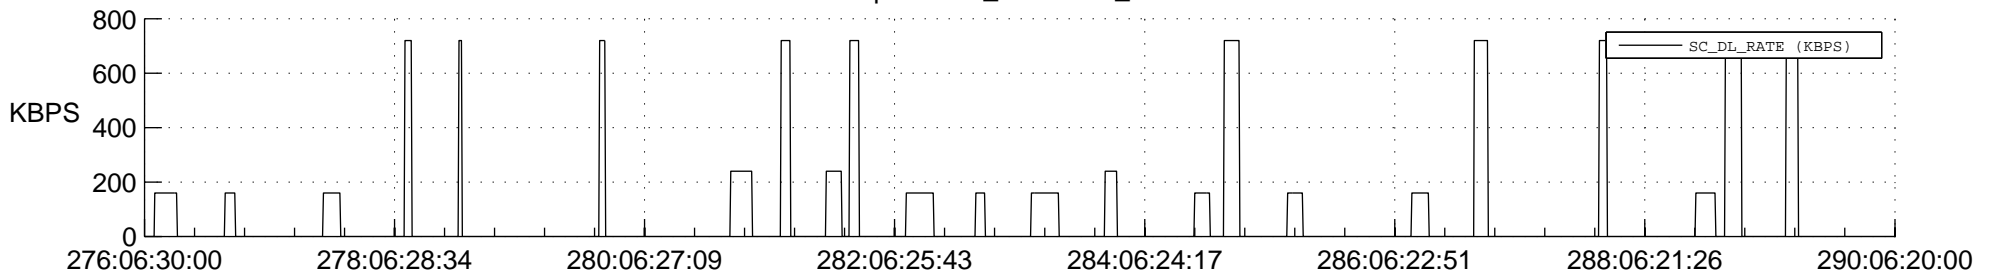

STEREO AHEAD SSR PCT Full Prediction

SWAVES_Percent_Full_Prediction

IMPACT_Percent_Full_Prediction

PLASTIC_Percent_Full_Prediction

Spacecraft_DownLink_Rate

Ground Time (2016:276:06:30:00.000 -2016:290:06:20:00.000)