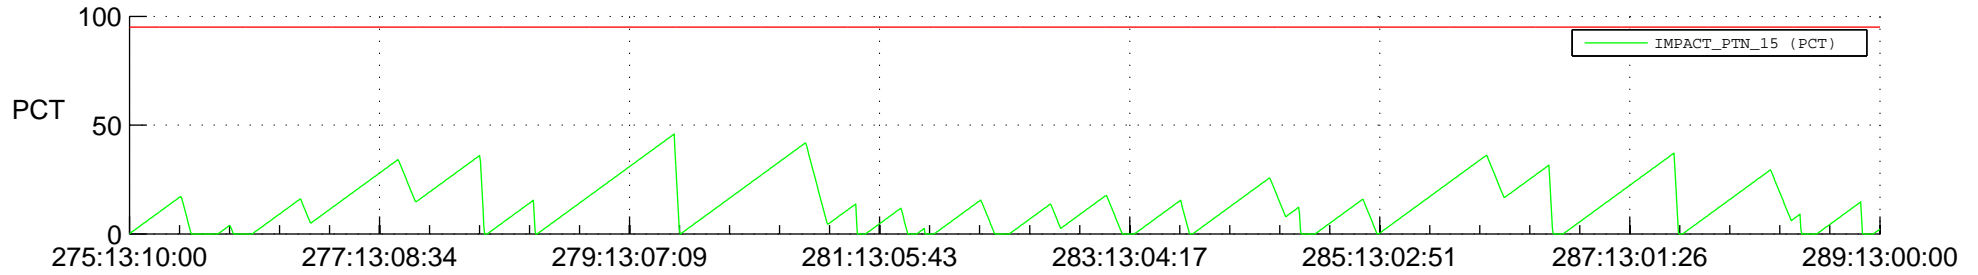

STEREO AHEAD SSR PCT Full Prediction

SWAVES_Percent_Full_Prediction

IMPACT_Percent_Full_Prediction

PLASTIC_Percent_Full_Prediction

Spacecraft_DownLink_Rate

Ground Time (2016:275:13:10:00.000 -2016:289:13:00:00.000)