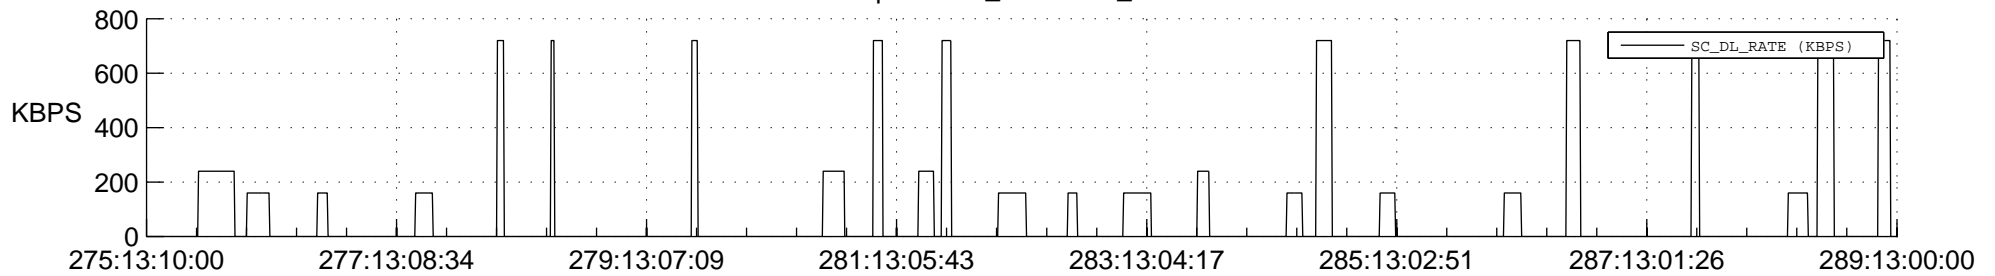

STEREO AHEAD SSR PCT Full Prediction

SWAVES_Percent_Full_Prediction

IMPACT_Percent_Full_Prediction

PLASTIC_Percent_Full_Prediction

Spacecraft_DownLink_Rate

Ground Time (2016:275:13:10:00.000 -2016:289:13:00:00.000)