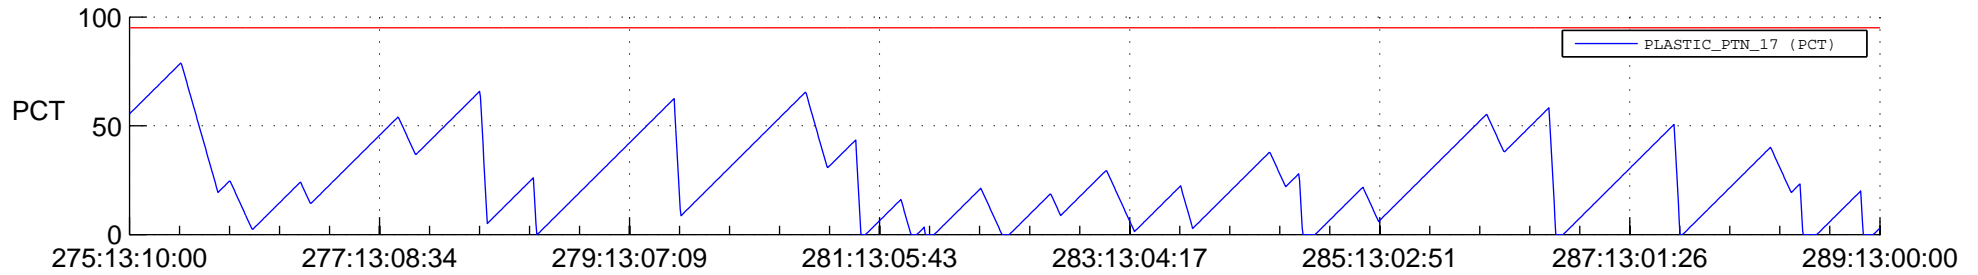

STEREO AHEAD SSR PCT Full Prediction

SWAVES_Percent_Full_Prediction

IMPACT_Percent_Full_Prediction

PLASTIC_Percent_Full_Prediction

Spacecraft_DownLink_Rate

Ground Time (2016:275:13:10:00.000 -2016:289:13:00:00.000)