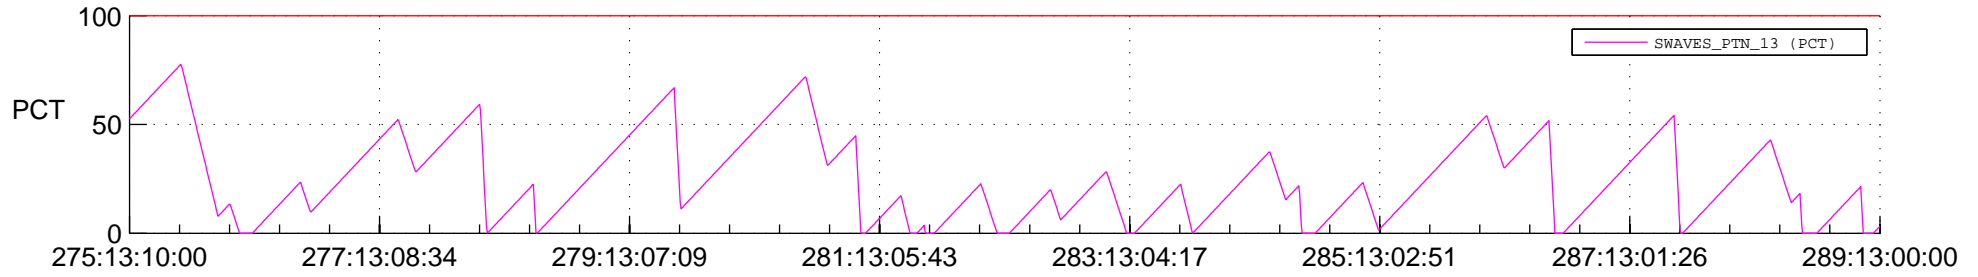

STEREO AHEAD SSR PCT Full Prediction

SWAVES_Percent_Full_Prediction

IMPACT_Percent_Full_Prediction

PLASTIC_Percent_Full_Prediction

Spacecraft_DownLink_Rate

Ground Time (2016:275:13:10:00.000 -2016:289:13:00:00.000)